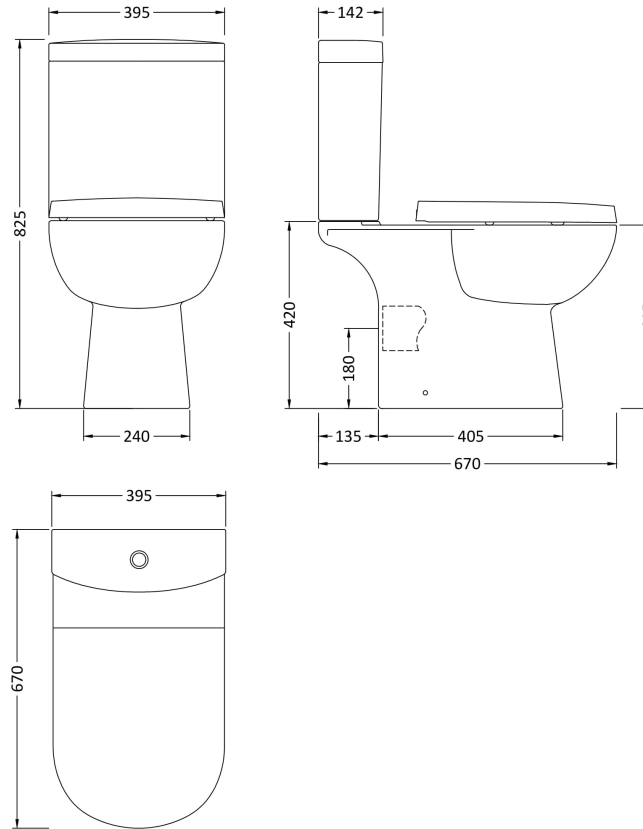

Sales Code: Clw002

Description: Lawton Close Coupled Wc

Packaging Details

Barcode: 5055275867433

Sales Code: NCA620

Description: Lawton New Pan

Product Dimensions

Height (mm):	420
Width (mm):	395
Depth (mm):	670
Nett Weight (kg):	26.5

Packaging Dimensions

Height (mm):	450
Width (mm):	405
Depth (mm):	680
Gross Weight (kg):	27

Packaging Data

Box Colour:	Brown Cardboard Box - Printed
Box Qty:	1
Label Size:	100 x 50
Label Colour:	Not Applicable
Label Qty:	0

Outer Box Dimensions (If Applicable)

Height (mm):	
Width (mm):	
Depth (mm):	
Gross Weight (kg):	
Barcode:	5055369069279

Product Details

Country of Origin:	China
Fitting Instruction:	No
Certification: CE & UKCA:	Yes WRAS: N/A WRAS No: N/A
Product Material:	Vitreous China
Fixing Supplied:	No

Sales Code: NCA621

Description: Lawton New Cistern

Product Dimensions

Height (mm):	405
Width (mm):	395
Depth (mm):	142
Nett Weight (kg):	13.8

Packaging Dimensions

Height (mm):	420
Width (mm):	160
Depth (mm):	450
Gross Weight (kg):	14