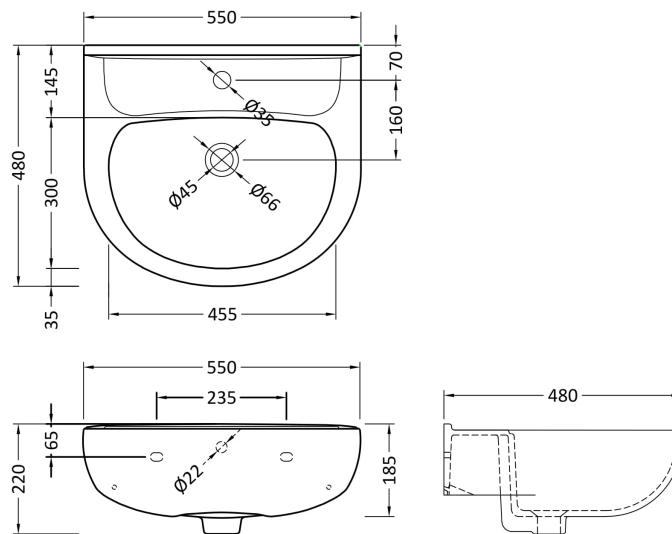

Sales Code: Clw003

Description: Lawton 550mm Basin & Pedestal

Packaging Details

Barcode: 5055275867426

Sales Code: NMU102

Description: 560mm Basin 1Th

Product Dimensions

Height (mm):	220
Width (mm):	550
Depth (mm):	480
Nett Weight (kg):	15.4

Packaging Dimensions

Height (mm):	230
Width (mm):	560
Depth (mm):	490
Gross Weight (kg):	15.6

Packaging Data

Box Colour:	Brown Cardboard Box
Box Qty:	1
Label Size:	100 x 50
Label Colour:	White Label
Label Qty:	2

Outer Box Dimensions (If Applicable)

Height (mm):	
Width (mm):	
Depth (mm):	
Gross Weight (kg):	
Barcode:	5055369083060

Product Details

Country of Origin:	China
Fitting Instruction:	No
Certification: CE & UKCA:	No WRAS: N/A WRAS No: N/A
Product Material:	Vitreous China
Fixing Supplied:	No

Sales Code: NMU103

Description: Full Pedestal

Product Dimensions

Height (mm):	675
Width (mm):	180
Depth (mm):	165
Nett Weight (kg):	11

Packaging Dimensions

Height (mm):	700
Width (mm):	190
Depth (mm):	180
Gross Weight (kg):	11.2