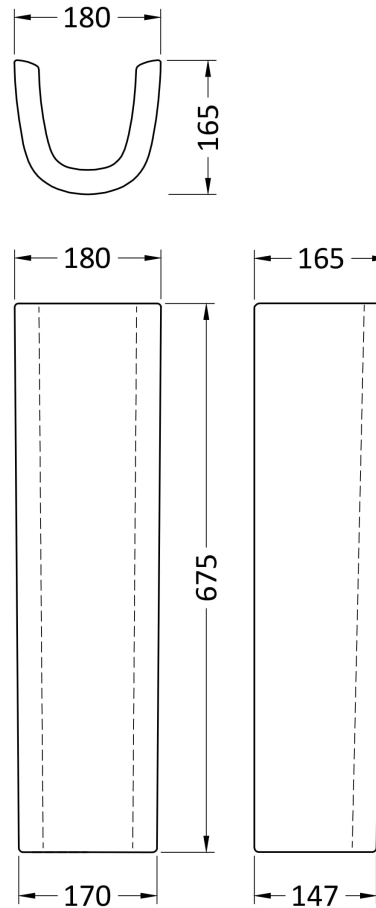

Sales Code: Clw003

Description: Lawton 550mm Basin & Pedestal

Packaging Details

Barcode: 5055275867426

Sales Code: NMU102

Description: 560mm Basin 1Th

Product Dimensions

Height (mm):	220
Width (mm):	550
Depth (mm):	480
Nett Weight (kg):	15.4

Packaging Dimensions

Height (mm):	230
Width (mm):	560
Depth (mm):	490
Gross Weight (kg):	15.6

Packaging Data

Box Colour:	Brown Cardboard Box
Box Qty:	1
Label Size:	100 x 50
Label Colour:	White Label
Label Qty:	2

Outer Box Dimensions (If Applicable)

Height (mm):	
Width (mm):	
Depth (mm):	
Gross Weight (kg):	
Barcode:	5055369083060

Product Details

Country of Origin:	China
Fitting Instruction:	No
Certification: CE & UKCA:	No WRAS: N/A WRAS No: N/A
Product Material:	Vitreous China
Fixing Supplied:	No

Sales Code: NMU103

Description: Full Pedestal

Product Dimensions

Height (mm):	675
Width (mm):	180
Depth (mm):	165
Nett Weight (kg):	11

Packaging Dimensions

Height (mm):	700
Width (mm):	190
Depth (mm):	180
Gross Weight (kg):	11.2