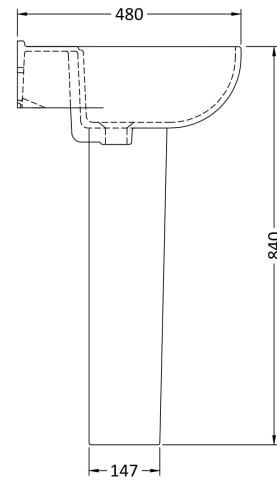

Sales Code: Clw003

Description: Lawton 550mm Basin & Pedestal

Packaging Details

Barcode: 5055275867426

Sales Code: NMU102

Description: 560mm Basin 1Th

Product Dimensions

Height (mm):	220
Width (mm):	550
Depth (mm):	480
Nett Weight (kg):	15.4

Packaging Dimensions

Height (mm):	230
Width (mm):	560
Depth (mm):	490
Gross Weight (kg):	15.6

Packaging Data

Box Colour:	Brown Cardboard Box
Box Qty:	1
Label Size:	100 x 50
Label Colour:	White Label
Label Qty:	2

Outer Box Dimensions (If Applicable)

Height (mm):	
Width (mm):	
Depth (mm):	
Gross Weight (kg):	
Barcode:	5055369083060

Product Details

Country of Origin:	China
Fitting Instruction:	No
Certification: CE & UKCA:	No WRAS: N/A WRAS No: N/A
Product Material:	Vitreous China
Fixing Supplied:	No

Sales Code: NMU103

Description: Full Pedestal

Product Dimensions

Height (mm):	675
Width (mm):	180
Depth (mm):	165
Nett Weight (kg):	11

Packaging Dimensions

Height (mm):	700
Width (mm):	190
Depth (mm):	180
Gross Weight (kg):	11.2