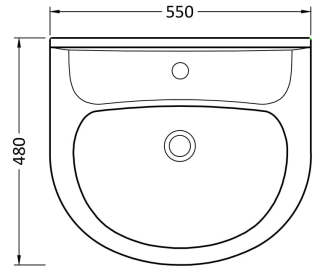

Sales Code: Clw003

Description: Lawton 550mm Basin & Pedestal

Packaging Details

Barcode: 5055275867426

Sales Code: NMU102

Description: 560mm Basin 1Th

Product Dimensions

Height (mm):	220
Width (mm):	550
Depth (mm):	480
Nett Weight (kg):	15.4

Packaging Dimensions

Height (mm):	230
Width (mm):	560
Depth (mm):	490
Gross Weight (kg):	15.6

Packaging Data

Box Colour:	Brown Cardboard Box
Box Qty:	1
Label Size:	100 x 50
Label Colour:	White Label
Label Qty:	2

Outer Box Dimensions (If Applicable)

Height (mm):	
Width (mm):	
Depth (mm):	
Gross Weight (kg):	
Barcode:	5055369083060

Product Details

Country of Origin:	China
Fitting Instruction:	No
Certification: CE & UKCA:	No WRAS: N/A WRAS No: N/A
Product Material:	Vitreous China
Fixing Supplied:	No

Sales Code: NMU103

Description: Full Pedestal

Product Dimensions

Height (mm):	675
Width (mm):	180
Depth (mm):	165
Nett Weight (kg):	11

Packaging Dimensions

Height (mm):	700
Width (mm):	190
Depth (mm):	180
Gross Weight (kg):	11.2