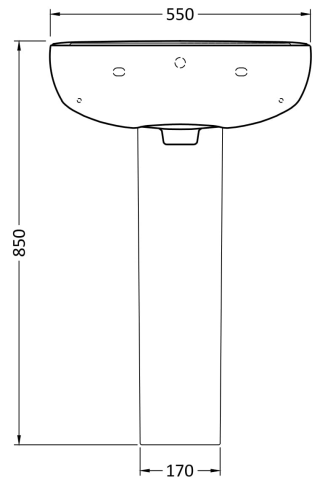

Sales Code: Clw003

Description: Lawton 550mm Basin & Pedestal

Packaging Details

Barcode: 5055275867426

Sales Code: NMU102

Description: 560mm Basin 1Th

Product Dimensions

Height (mm):	220
Width (mm):	550
Depth (mm):	480
Nett Weight (kg):	15.4

Packaging Dimensions

Height (mm):	230
Width (mm):	560
Depth (mm):	490
Gross Weight (kg):	15.6

Packaging Data

Box Colour:	Brown Cardboard Box
Box Qty:	1
Label Size:	100 x 50
Label Colour:	White Label
Label Qty:	2

Outer Box Dimensions (If Applicable)

Height (mm):	
Width (mm):	
Depth (mm):	
Gross Weight (kg):	
Barcode:	5055369083060

Product Details

Country of Origin:	China
Fitting Instruction:	No
Certification: CE & UKCA:	No WRAS: N/A WRAS No: N/A
Product Material:	Vitreous China
Fixing Supplied:	No

Sales Code: NMU103

Description: Full Pedestal

Product Dimensions

Height (mm):	675
Width (mm):	180
Depth (mm):	165
Nett Weight (kg):	11

Packaging Dimensions

Height (mm):	700
Width (mm):	190
Depth (mm):	180
Gross Weight (kg):	11.2