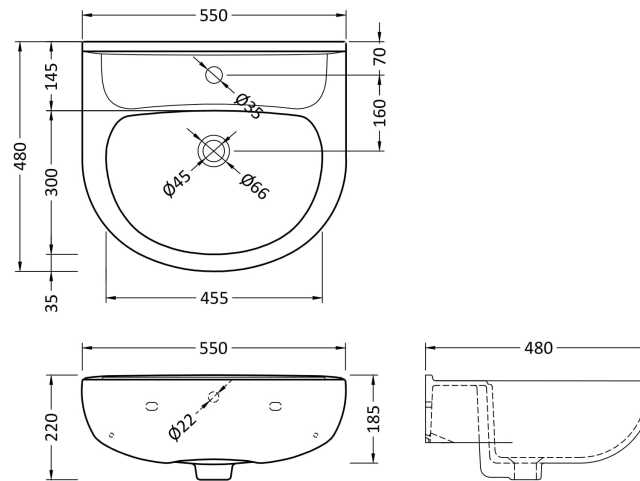

Sales Code: NCA381

Description: Lawton Curved Cistern

Product Dimensions

Height (mm):	393
Width (mm):	365
Depth (mm):	137
Nett Weight (kg):	12.6

Packaging Dimensions

Height (mm):	420
Width (mm):	410
Depth (mm):	160
Gross Weight (kg):	12.8

Packaging Data

Box Colour:	White Cardboard Box - Printed
Box Qty:	1
Label Size:	100 x 50
Label Colour:	Not Applicable
Label Qty:	

Outer Box Dimensions (If Applicable)

Length (mm):	480
Width (mm):	330
Height (mm):	395
Gross Weight (kg):	14
Barcode:	5060272829780

Product Details

Country of Origin:	China
Fitting Instruction:	No
CE & UKCA:	Not Applicable
Product Material:	Urea
Seat Type:	D Shape
Seat Function:	Soft Close
Hinge Centres (Min):	70
Hinge Centres (Max):	175
Hinge Material:	Stainless Steel Nylon
Colour/Finish:	White
Fixing Method:	Quick Release

Sales Code: NMU102

Description: 560mm Basin 1Th

Product Dimensions

Height (mm):	220
Width (mm):	550
Depth (mm):	480
Nett Weight (kg):	15.4

Packaging Dimensions

Height (mm):	230
Width (mm):	560
Depth (mm):	490
Gross Weight (kg):	15.6