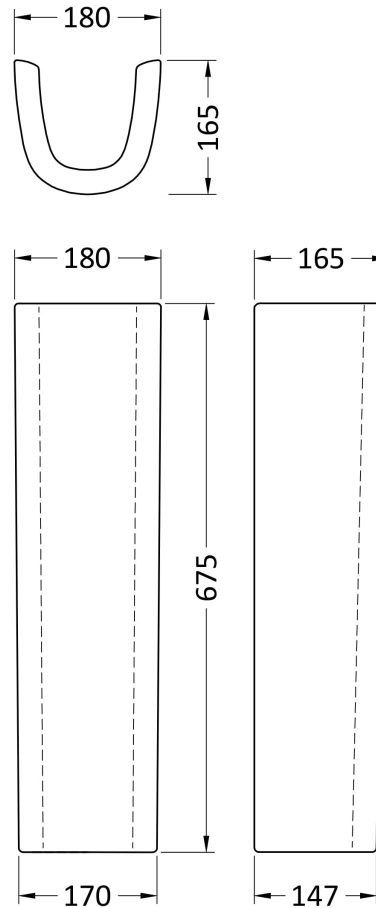

Sales Code: NCA381

Description: Lawton Curved Cistern

Product Dimensions

Height (mm):	393
Width (mm):	365
Depth (mm):	137
Nett Weight (kg):	12.6

Packaging Dimensions

Height (mm):	420
Width (mm):	410
Depth (mm):	160
Gross Weight (kg):	12.8

Sales Code: NMU102

Description: 560mm Basin 1Th

Product Dimensions

Height (mm):	220
Width (mm):	550
Depth (mm):	480
Nett Weight (kg):	15.4

Packaging Dimensions

Height (mm):	230
Width (mm):	560
Depth (mm):	490
Gross Weight (kg):	15.6

Packaging Data

Box Colour:	Brown Cardboard Box
Box Qty:	1
Label Size:	100 x 50
Label Colour:	White Label
Label Qty:	2

Outer Box Dimensions (If Applicable)

Height (mm):	
Width (mm):	
Depth (mm):	
Gross Weight (kg):	
Barcode:	5055369083060

Product Dimensions

Height (mm):	675
Width (mm):	180
Depth (mm):	165
Nett Weight (kg):	11

Packaging Dimensions

Height (mm):	700
Width (mm):	190
Depth (mm):	180
Gross Weight (kg):	11.2

Packaging Data

Box Colour:	Brown Cardboard Box
Box Qty:	1
Label Size:	100 x 50
Label Colour:	White Label
Label Qty:	2