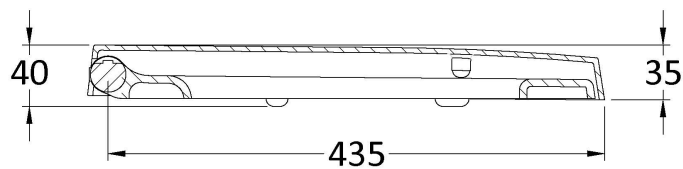

Outer Box Dimensions (If Applicable)

Height (mm):	
Width (mm):	
Depth (mm):	
Gross Weight (kg):	
Barcode:	5055369069224

Product Details

Country of Origin:	China
Fitting Instruction:	No
Certification: CE & UKCA:	No WRAS: N/A WRAS No: N/A
Product Material:	Vitreous China
Fixing Supplied:	No

Sales Code: NCA381

Description: Lawton Curved Cistern

Product Dimensions

Height (mm):	393
Width (mm):	365
Depth (mm):	137
Nett Weight (kg):	12.6

Packaging Dimensions

Height (mm):	420
Width (mm):	410
Depth (mm):	160
Gross Weight (kg):	12.8

Packaging Data

Box Colour:	Brown Cardboard Box - Printed
Box Qty:	1
Label Size:	100 x 50
Label Colour:	Not Applicable
Label Qty:	0

Outer Box Dimensions (If Applicable)

Height (mm):	
Width (mm):	
Depth (mm):	
Gross Weight (kg):	
Barcode:	5055369069231

Sales Code: NTS007

Description: Luxury D Shape Seat, Sc, Qr, Top Fix

Product Dimensions

Length (mm):	450
Width (mm):	370
Height (mm):	40
Nett Weight (kg):	2.2

Packaging Dimensions

Length (mm):	465
Width (mm):	380
Height (mm):	60
Gross Weight (kg):	2.34