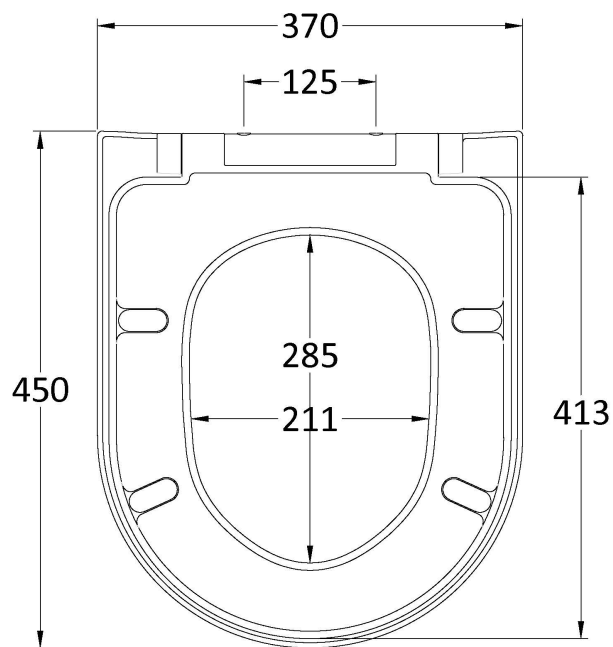

Outer Box Dimensions (If Applicable)

Height (mm):	
Width (mm):	
Depth (mm):	
Gross Weight (kg):	
Barcode:	5055369069224

Product Details

Country of Origin:	China
Fitting Instruction:	No
Certification: CE & UKCA:	No WRAS: N/A WRAS No: N/A
Product Material:	Vitreous China
Fixing Supplied:	No

Sales Code: NCA381

Description: Lawton Curved Cistern

Product Dimensions

Height (mm):	393
Width (mm):	365
Depth (mm):	137
Nett Weight (kg):	12.6

Packaging Dimensions

Height (mm):	420
Width (mm):	410
Depth (mm):	160
Gross Weight (kg):	12.8

Packaging Data

Box Colour:	Brown Cardboard Box - Printed
Box Qty:	1
Label Size:	100 x 50
Label Colour:	Not Applicable
Label Qty:	0

Outer Box Dimensions (If Applicable)

Height (mm):	
Width (mm):	
Depth (mm):	
Gross Weight (kg):	
Barcode:	5055369069231

Sales Code: NTS007

Description: Luxury D Shape Seat, Sc, Qr, Top Fix

Product Dimensions

Length (mm):	450
Width (mm):	370
Height (mm):	40
Nett Weight (kg):	2.2

Packaging Dimensions

Length (mm):	465
Width (mm):	380
Height (mm):	60
Gross Weight (kg):	2.34