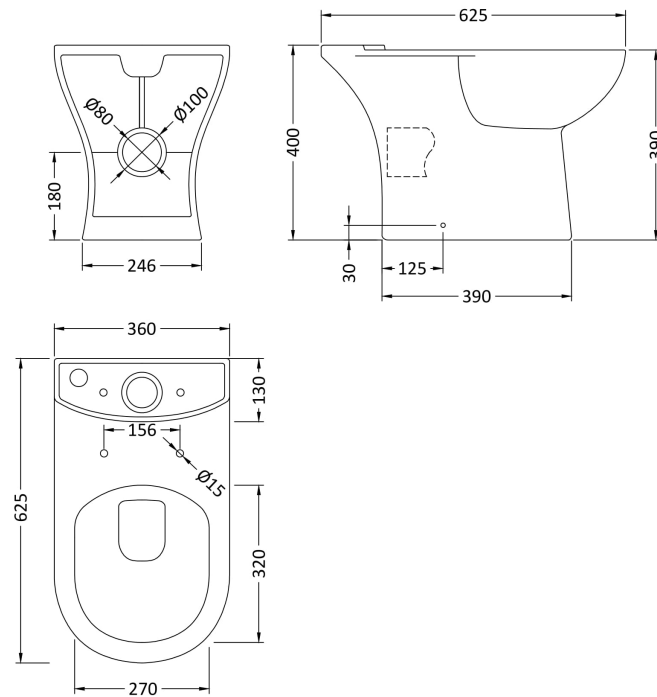

Sales Code: Clw004

Description: Lawton Compact Toilet & Basin Pedestal

Packaging Details

Barcode: 5056211868569

Sales Code: NCA380

Description: Lawton New Short Projection Pan

Product Dimensions

Height (mm):	400
Width (mm):	360
Depth (mm):	625
Nett Weight (kg):	23.7

Packaging Dimensions

Height (mm):	410
Width (mm):	380
Depth (mm):	650
Gross Weight (kg):	24.2

Packaging Data

Box Colour:	Brown Cardboard Box - Printed
Box Qty:	1
Label Size:	100 x 50
Label Colour:	Not Applicable
Label Qty:	0

Outer Box Dimensions (If Applicable)

Height (mm):	
Width (mm):	
Depth (mm):	
Gross Weight (kg):	
Barcode:	5055369069224

Product Details

Country of Origin:	China
Fitting Instruction:	No
Certification: CE & UKCA:	No WRAS: N/A WRAS No: N/A
Product Material:	Vitreous China
Fixing Supplied:	No

Sales Code: NCA381

Description: Lawton Curved Cistern

Product Dimensions

Height (mm):	393
Width (mm):	365
Depth (mm):	137
Nett Weight (kg):	12.6

Packaging Dimensions

Height (mm):	420
Width (mm):	410
Depth (mm):	160
Gross Weight (kg):	12.8