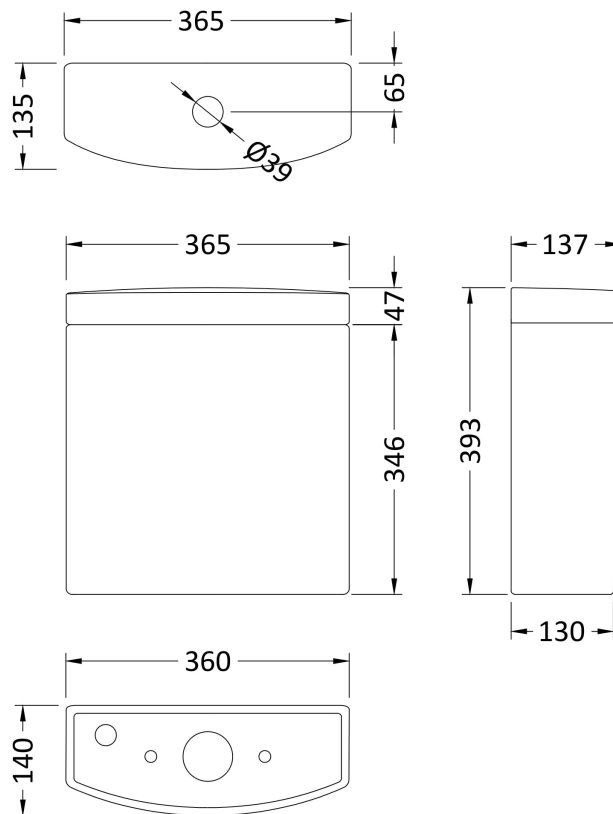

Packaging Dimensions

Height (mm):	410
Width (mm):	380
Depth (mm):	650
Gross Weight (kg):	24.2

Packaging Data

Box Colour:	Brown Cardboard Box - Printed
Box Qty:	1
Label Size:	100 x 50
Label Colour:	Not Applicable
Label Qty:	0

Outer Box Dimensions (If Applicable)

Height (mm):	
Width (mm):	
Depth (mm):	
Gross Weight (kg):	
Barcode:	5055369069224

Product Details

Country of Origin:	China
Fitting Instruction:	No
Certification: CE & UKCA:	No WRAS: N/A WRAS No: N/A
Product Material:	Vitreous China
Fixing Supplied:	No

Sales Code: NCA381

Description: Lawton Curved Cistern

Product Dimensions

Height (mm):	393
Width (mm):	365
Depth (mm):	137
Nett Weight (kg):	12.6

Packaging Dimensions

Height (mm):	420
Width (mm):	410
Depth (mm):	160
Gross Weight (kg):	12.8

Packaging Data

Box Colour:	Brown Cardboard Box - Printed
Box Qty:	1
Label Size:	100 x 50
Label Colour:	Not Applicable
Label Qty:	0

Outer Box Dimensions (If Applicable)

Height (mm):	
Width (mm):	
Depth (mm):	
Gross Weight (kg):	
Barcode:	5055369069231