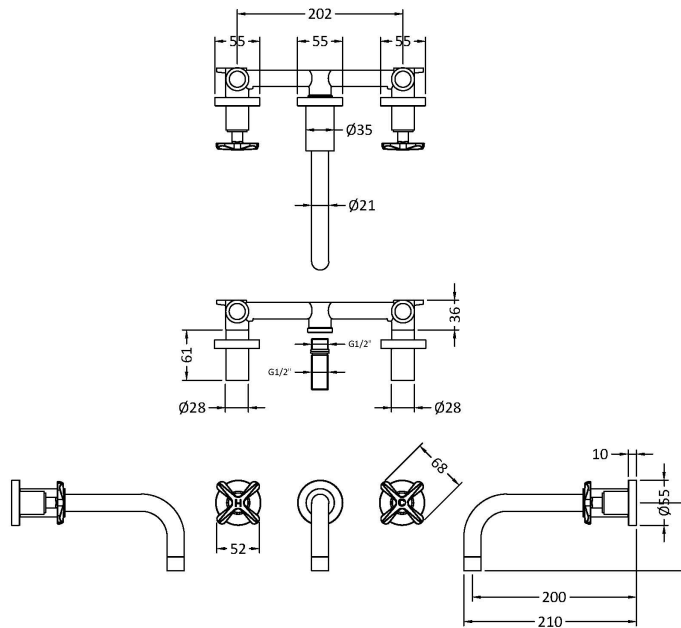

Sales Code: CLX317

Description: Aztec 3Th Wall Mounted Basin Mixer

Product Dimensions

Height (mm):	113
Width (mm):	255
Depth (mm):	220
Length (mm):	
Nett Weight (kg):	2.1

Packaging Dimensions

Height (mm):	140
Width (mm):	180
Depth (mm):	350
Gross Weight (kg):	2.2

Packaging Data

Box Colour:	White Cardboard Box
Box Qty:	1
Label Size:	100 x 50
Label Colour:	White Label
Label Qty:	2

Outer Box Dimensions (If Applicable)

Height (mm):	
Width (mm):	
Depth (mm):	
Length (mm):	
Gross Weight (kg):	18
Barcode:	5056462699233

Product Details

Country of Origin:	United Kingdom
Fitting Instruction:	No
Product Material:	Brass
Control Type:	Manual
Waste Included:	Waste Not Included
Waste Type:	Not Applicable
WRAS Approval: Yes	Approval No: 2204064
Valve/Cartridge Type:	1/4 Turn Ceramic Disc
Colour/Finish:	Chrome
Mount Type:	Deck
Operating Pressure (bar):	0.1
Flow Rates: (Litres Per Min)	0.1 bar: 5 0.5 bar: 12 1 bar: 16 2 bar: 22 3 bar: 27
Pipe Size:	15 mm
Pipe Centres:	N/A