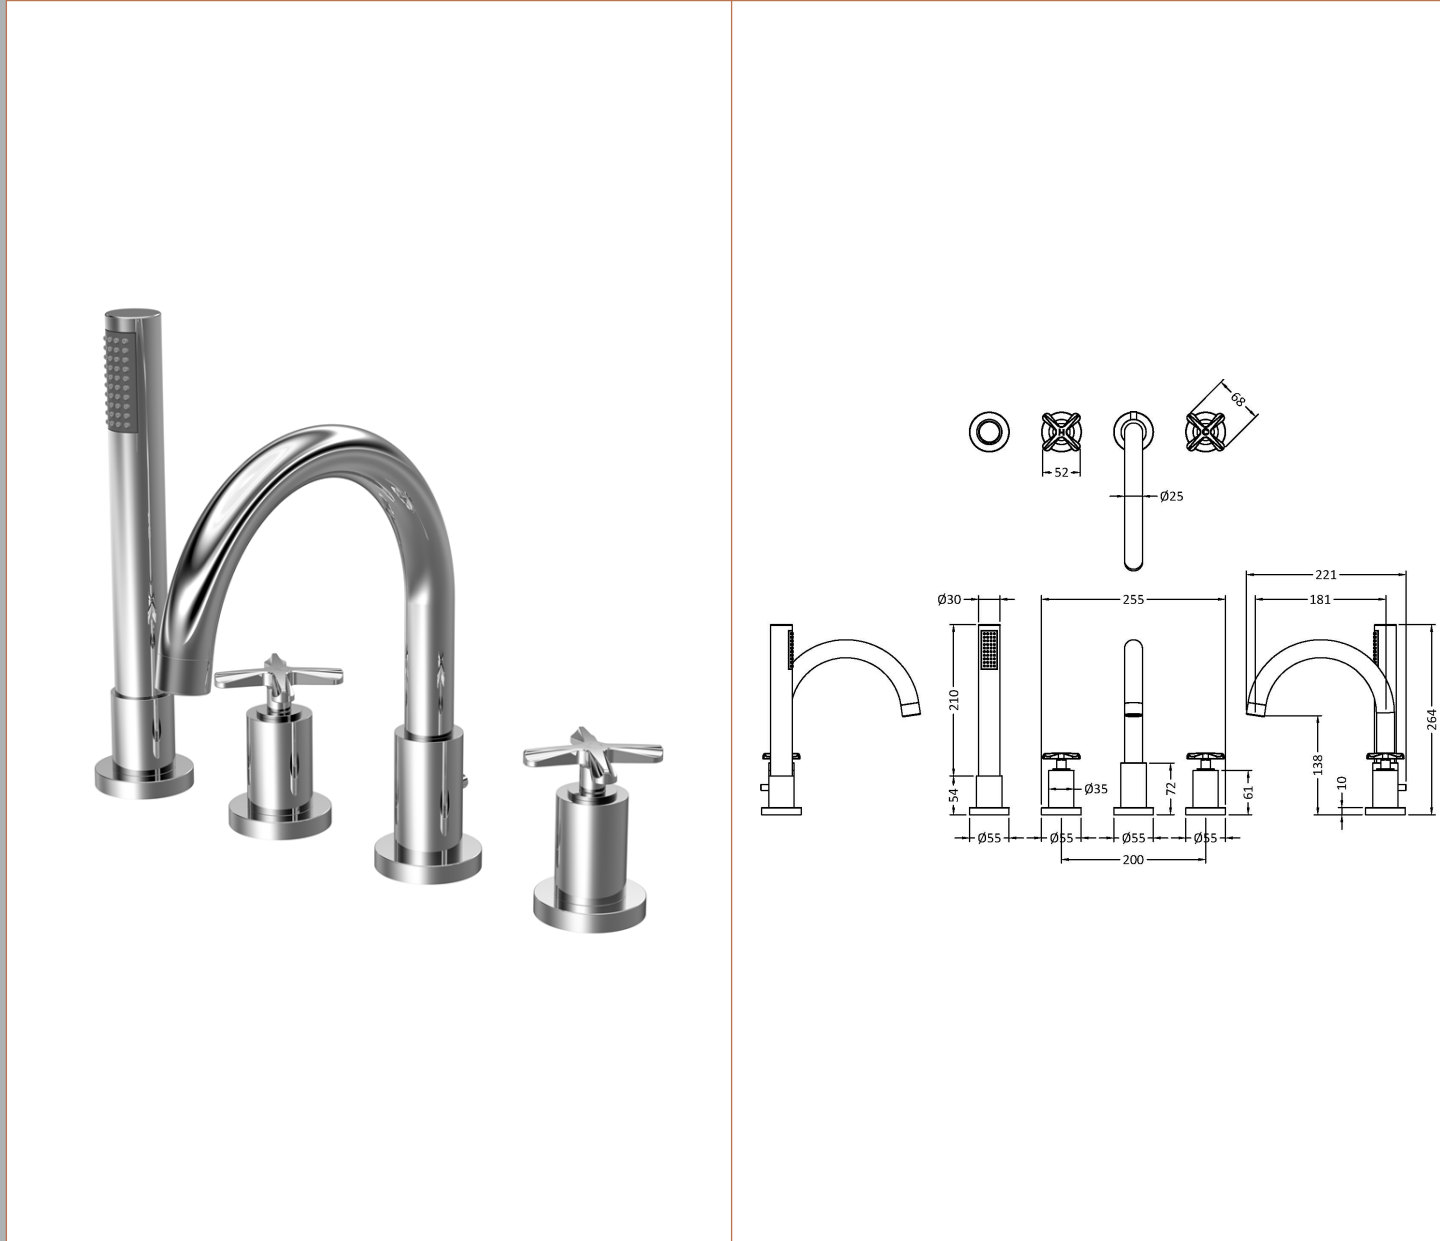

Sales Code: CLX334S

Description: Aztec 4 Tap Hole Bath Mixer

Product Dimensions

Height (mm):	
Width (mm):	
Depth (mm):	
Length (mm):	
Nett Weight (kg):	6

Packaging Dimensions

Height (mm):	250
Width (mm):	290
Depth (mm):	330
Gross Weight (kg):	6

Packaging Data

Box Colour:	
Box Qty:	0
Label Size:	0 x 0
Label Colour:	
Label Qty:	0

Outer Box Dimensions (If Applicable)

Height (mm):	
Width (mm):	
Depth (mm):	
Length (mm):	
Gross Weight (kg):	
Barcode:	5056678414019

Product Details

Country of Origin:	
Fitting Instruction:	Yes
Product Material:	
Control Type:	
Waste Included:	
Waste Type:	
WRAS Approval:	Approval No:
Valve/Cartridge Type:	
Colour/Finish:	
Mount Type:	
Operating Pressure (bar):	
Flow Rates: (Litres Per Min)	0.1 bar: 0.5 bar: 1 bar: 2 bar: 3 bar:
Pipe Size:	
Pipe Centres:	