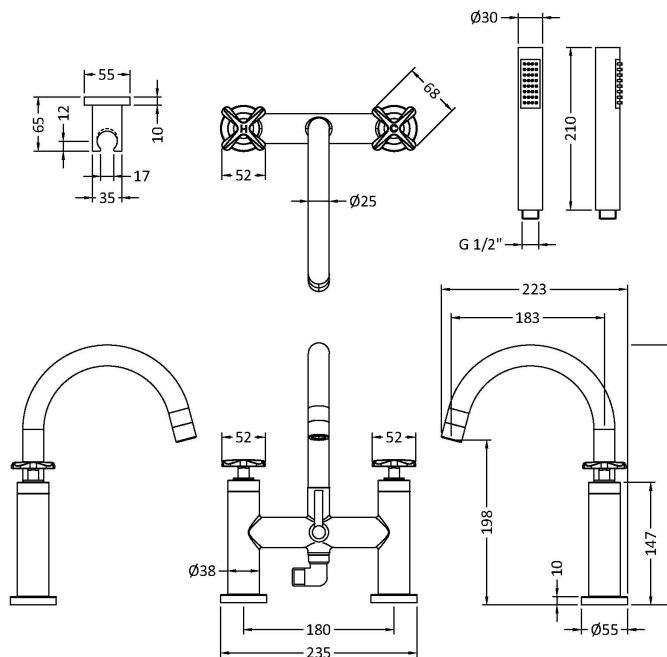

### Product Dimensions

Height (mm):	319
Width (mm):	230
Depth (mm):	50
Length (mm):	
Nett Weight (kg):	4.4

### Packaging Dimensions

Height (mm):	140
Width (mm):	235
Depth (mm):	265
Gross Weight (kg):	4.4

### Outer Box Dimensions (If Applicable)

Height (mm):	315
Width (mm):	490
Depth (mm):	280
Length (mm):	
Gross Weight (kg):	18
Barcode:	5056462699363

Flow Rates: (Litres Per Min)	0.1 bar: 7	0.5 bar: 22	1 bar: 29	2 bar: 39	3 bar: 44
Pipe Size:	22 mm (3/4" Bsp)				
Pipe Centres:	N/A				