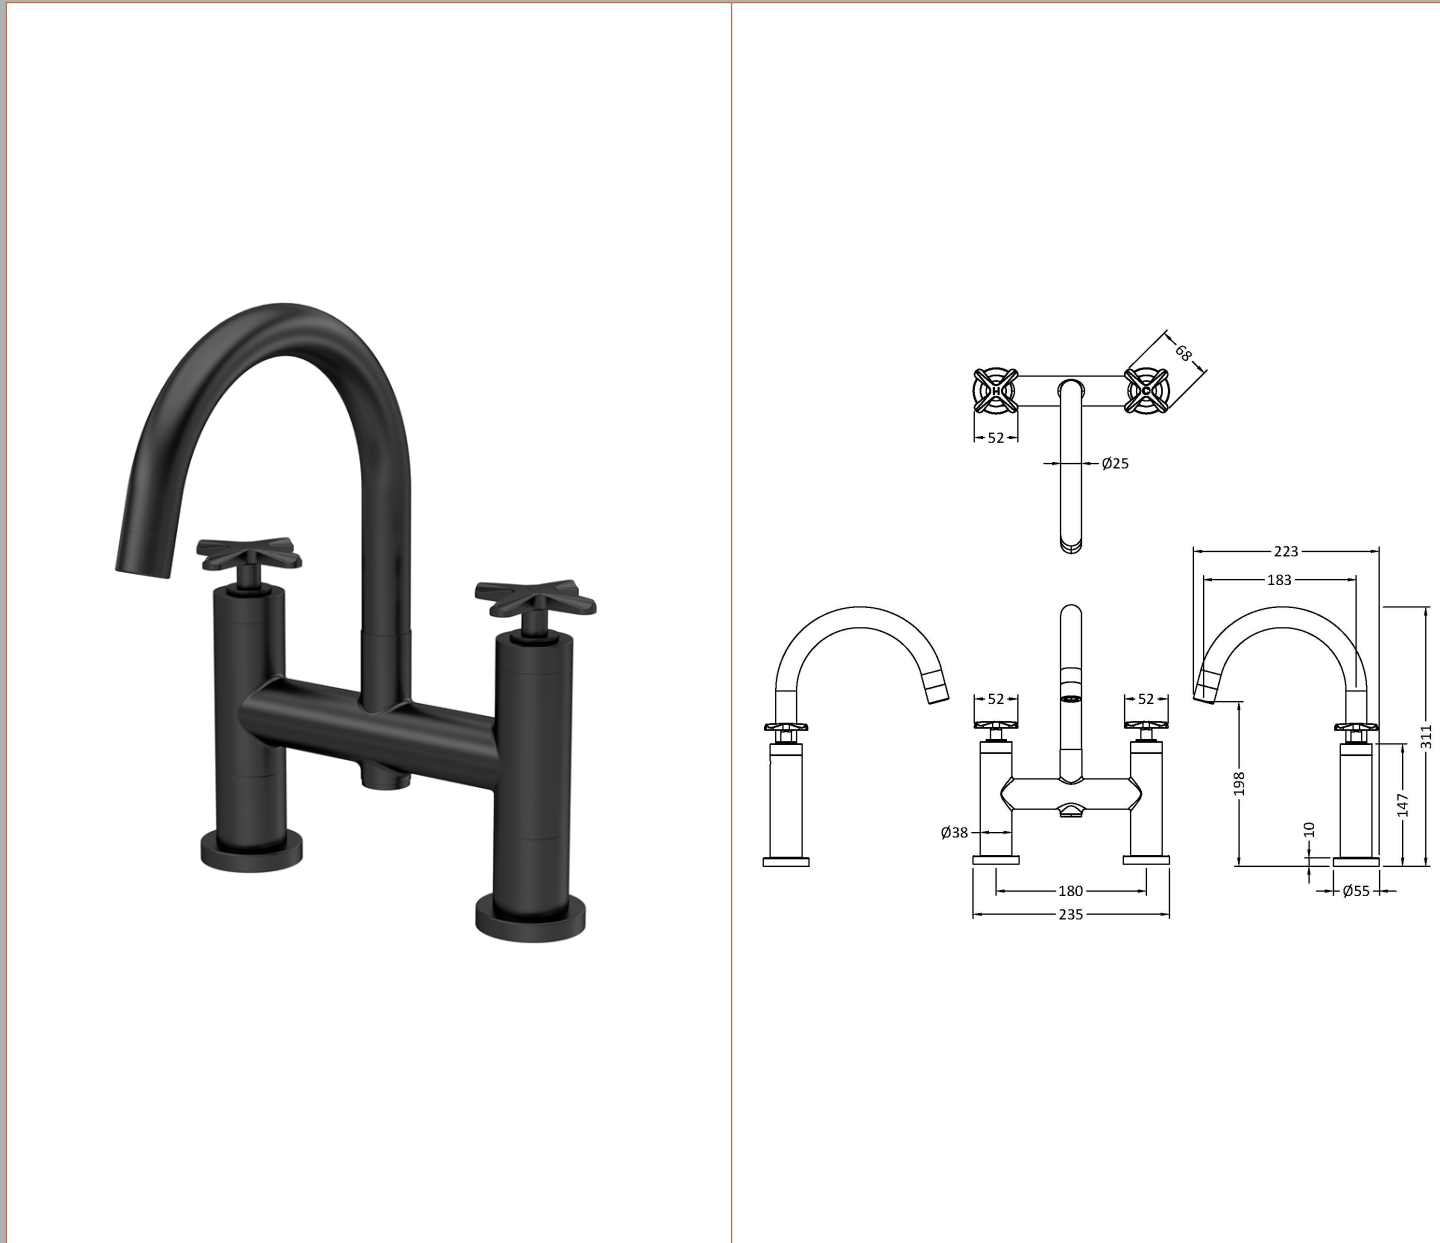

Sales Code: CLX453

Description: Aztec Deck Mounted Bath Filler

Product Dimensions

Height (mm):	319
Width (mm):	230
Depth (mm):	50
Length (mm):	
Nett Weight (kg):	3

Packaging Dimensions

Height (mm):	100
Width (mm):	235
Depth (mm):	265
Gross Weight (kg):	3.1

Packaging Data

Box Colour:	White Cardboard Box
Box Qty:	1
Label Size:	100 x 50
Label Colour:	White Label
Label Qty:	2

Outer Box Dimensions (If Applicable)

Height (mm):	320
Width (mm):	495
Depth (mm):	295
Length (mm):	
Gross Weight (kg):	19
Barcode:	5056462699271

Product Details

Country of Origin:	United Kingdom
Fitting Instruction:	No
Product Material:	Brass
Control Type:	Manual
Waste Included:	Waste Not Included
Waste Type:	Not Applicable
WRAS Approval: Yes	Approval No: 2204060
Valve/Cartridge Type:	1/4 Turn Ceramic Disc
Colour/Finish:	Matt Black
Mount Type:	Deck
Operating Pressure (bar):	0.2
Flow Rates: (Litres Per Min)	0.1 bar: 8 0.5 bar: 29 1 bar: 40 2 bar: 48 3 bar: 0
Pipe Size:	22 mm (3/4" Bsp)
Pipe Centres:	180 mm