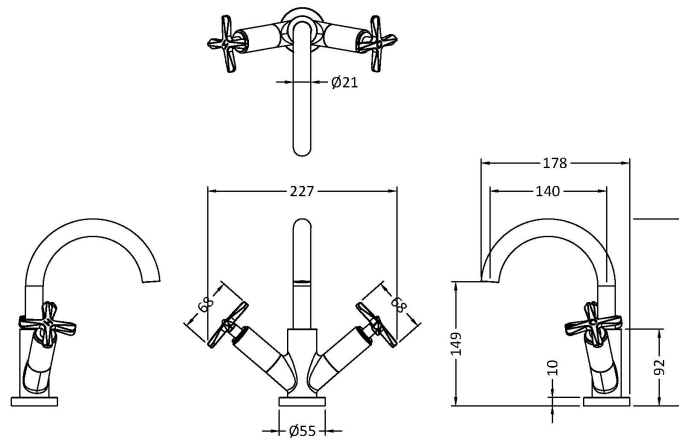

Sales Code: CLX815

Description: Aztec Mono Basin Mixer Inc Waste

Product Dimensions

| | |
|-------------------|-----|
| Height (mm): | 217 |
| Width (mm): | 230 |
| Depth (mm): | 175 |
| Length (mm): | |
| Nett Weight (kg): | 2.5 |

Packaging Dimensions

| | |
|--------------------|-----|
| Height (mm): | 90 |
| Width (mm): | 175 |
| Depth (mm): | 270 |
| Gross Weight (kg): | 2.6 |

Packaging Data

| | |
|---------------|---------------------|
| Box Colour: | White Cardboard Box |
| Box Qty: | 1 |
| Label Size: | 100 x 50 |
| Label Colour: | White Label |
| Label Qty: | 2 |

Outer Box Dimensions (If Applicable)

| | |
|--------------------|---------------|
| Height (mm): | 410 |
| Width (mm): | 557 |
| Depth (mm): | 295 |
| Length (mm): | |
| Gross Weight (kg): | 20 |
| Barcode: | 5056462699288 |

Product Details

| | |
|------------------------------|--|
| Country of Origin: | United Kingdom |
| Fitting Instruction: | No |
| Product Material: | Brass |
| Control Type: | Manual |
| Waste Included: | Waste Included |
| Waste Type: | Push Button |
| WRAS Approval: Yes | Approval No: 2206030 |
| Valve/Cartridge Type: | 1/4 Turn Ceramic Disc |
| Colour/Finish: | Brushed Brass |
| Mount Type: | Deck |
| Operating Pressure (bar): | 0.1 |
| Flow Rates: (Litres Per Min) | 0.1 bar: 3 0.5 bar: 16 1 bar: 22 2 bar: 31 3 bar: 38 |
| Pipe Size: | 15 mm |
| Pipe Centres: | N/A |