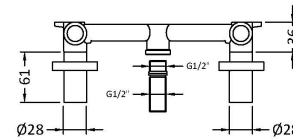

Sales Code: CLX817

Description: Aztec 3Th Wall Mounted Basin Mixer

Product Dimensions

Height (mm):	113
Width (mm):	255
Depth (mm):	220
Length (mm):	
Nett Weight (kg):	2.1

Packaging Dimensions

Height (mm):	140
Width (mm):	180
Depth (mm):	350
Gross Weight (kg):	2.2

Packaging Data

Box Colour:	White Cardboard Box
Box Qty:	1
Label Size:	100 x 50
Label Colour:	White Label
Label Qty:	2

Outer Box Dimensions (If Applicable)

Height (mm):	
Width (mm):	
Depth (mm):	
Length (mm):	
Gross Weight (kg):	18
Barcode:	5056462699295

Product Details

Country of Origin:	United Kingdom
Fitting Instruction:	No
Product Material:	Brass
Control Type:	Manual
Waste Included:	Waste Not Included
Waste Type:	Not Applicable
WRAS Approval: Yes	Approval No: 2204064
Valve/Cartridge Type:	1/4 Turn Ceramic Disc
Colour/Finish:	Brushed Brass
Mount Type:	Deck
Operating Pressure (bar):	0.1
Flow Rates: (Litres Per Min)	0.1 bar: 5 0.5 bar: 12 1 bar: 16 2 bar: 22 3 bar: 27
Pipe Size:	15 mm
Pipe Centres:	N/A