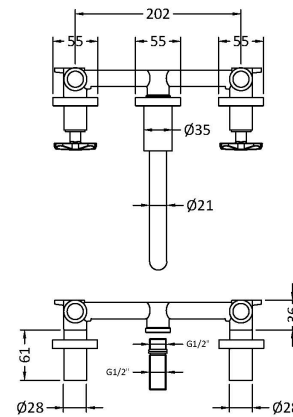

Sales Code: CLX817

Description: Aztec 3Th Wall Mounted Basin Mixer

Product Dimensions

Height (mm):	113
Width (mm):	255
Depth (mm):	220
Length (mm):	
Nett Weight (kg):	2.1

Packaging Dimensions

Height (mm):	140
Width (mm):	180
Depth (mm):	350
Gross Weight (kg):	2.2

Packaging Data

Box Colour:	White Cardboard Box
Box Qty:	1
Label Size:	100 x 50
Label Colour:	White Label
Label Qty:	2

Outer Box Dimensions (If Applicable)

Height (mm):	
Width (mm):	
Depth (mm):	
Length (mm):	
Gross Weight (kg):	18
Barcode:	5056462699295

Product Details

Country of Origin:	United Kingdom
Fitting Instruction:	No
Product Material:	Brass
Control Type:	Manual
Waste Included:	Waste Not Included
Waste Type:	Not Applicable
WRAS Approval: Yes	Approval No: 2204064
Valve/Cartridge Type:	1/4 Turn Ceramic Disc
Colour/Finish:	Brushed Brass
Mount Type:	Deck
Operating Pressure (bar):	0.1
Flow Rates: (Litres Per Min)	0.1 bar: 5 0.5 bar: 12 1 bar: 16 2 bar: 22 3 bar: 27
Pipe Size:	15 mm
Pipe Centres:	N/A