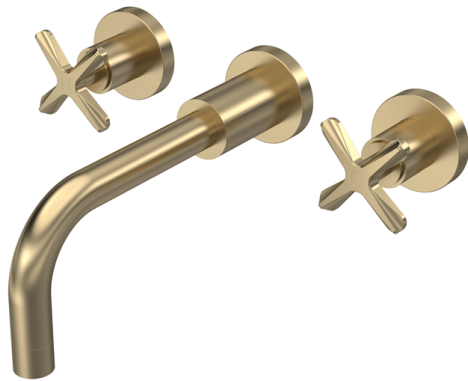

Sales Code: CLX817

Description: Aztec 3Th Wall Mounted Basin Mixer

Product Dimensions

Height (mm):	113
Width (mm):	255
Depth (mm):	220
Length (mm):	
Nett Weight (kg):	2.1

Packaging Dimensions

Height (mm):	140
Width (mm):	180
Depth (mm):	350
Gross Weight (kg):	2.2

Packaging Data

Box Colour:	White Cardboard Box
Box Qty:	1
Label Size:	100 x 50
Label Colour:	White Label
Label Qty:	2

Outer Box Dimensions (If Applicable)

Height (mm):	
Width (mm):	
Depth (mm):	
Length (mm):	
Gross Weight (kg):	18
Barcode:	5056462699295

Product Details

Country of Origin:	United Kingdom
Fitting Instruction:	No
Product Material:	Brass
Control Type:	Manual
Waste Included:	Waste Not Included
Waste Type:	Not Applicable
WRAS Approval: Yes	Approval No: 2204064
Valve/Cartridge Type:	1/4 Turn Ceramic Disc
Colour/Finish:	Brushed Brass
Mount Type:	Deck
Operating Pressure (bar):	0.1
Flow Rates: (Litres Per Min)	0.1 bar: 5 0.5 bar: 12 1 bar: 16 2 bar: 22 3 bar: 27
Pipe Size:	15 mm
Pipe Centres:	N/A