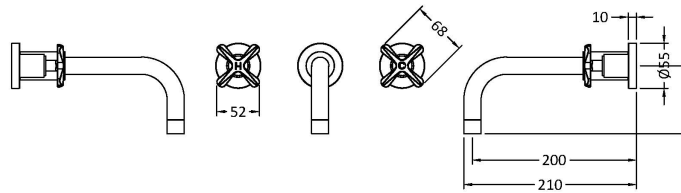

Sales Code: CLX817

Description: Aztec 3Th Wall Mounted Basin Mixer

Product Dimensions

Height (mm):	113
Width (mm):	255
Depth (mm):	220
Length (mm):	
Nett Weight (kg):	2.1

Packaging Dimensions

Height (mm):	140
Width (mm):	180
Depth (mm):	350
Gross Weight (kg):	2.2

Packaging Data

Box Colour:	White Cardboard Box
Box Qty:	1
Label Size:	100 x 50
Label Colour:	White Label
Label Qty:	2

Outer Box Dimensions (If Applicable)

Height (mm):	
Width (mm):	
Depth (mm):	
Length (mm):	
Gross Weight (kg):	18
Barcode:	5056462699295

Product Details

Country of Origin:	United Kingdom
Fitting Instruction:	No
Product Material:	Brass
Control Type:	Manual
Waste Included:	Waste Not Included
Waste Type:	Not Applicable
WRAS Approval: Yes	Approval No: 2204064
Valve/Cartridge Type:	1/4 Turn Ceramic Disc
Colour/Finish:	Brushed Brass
Mount Type:	Deck
Operating Pressure (bar):	0.1
Flow Rates: (Litres Per Min)	0.1 bar: 5 0.5 bar: 12 1 bar: 16 2 bar: 22 3 bar: 27
Pipe Size:	15 mm
Pipe Centres:	N/A