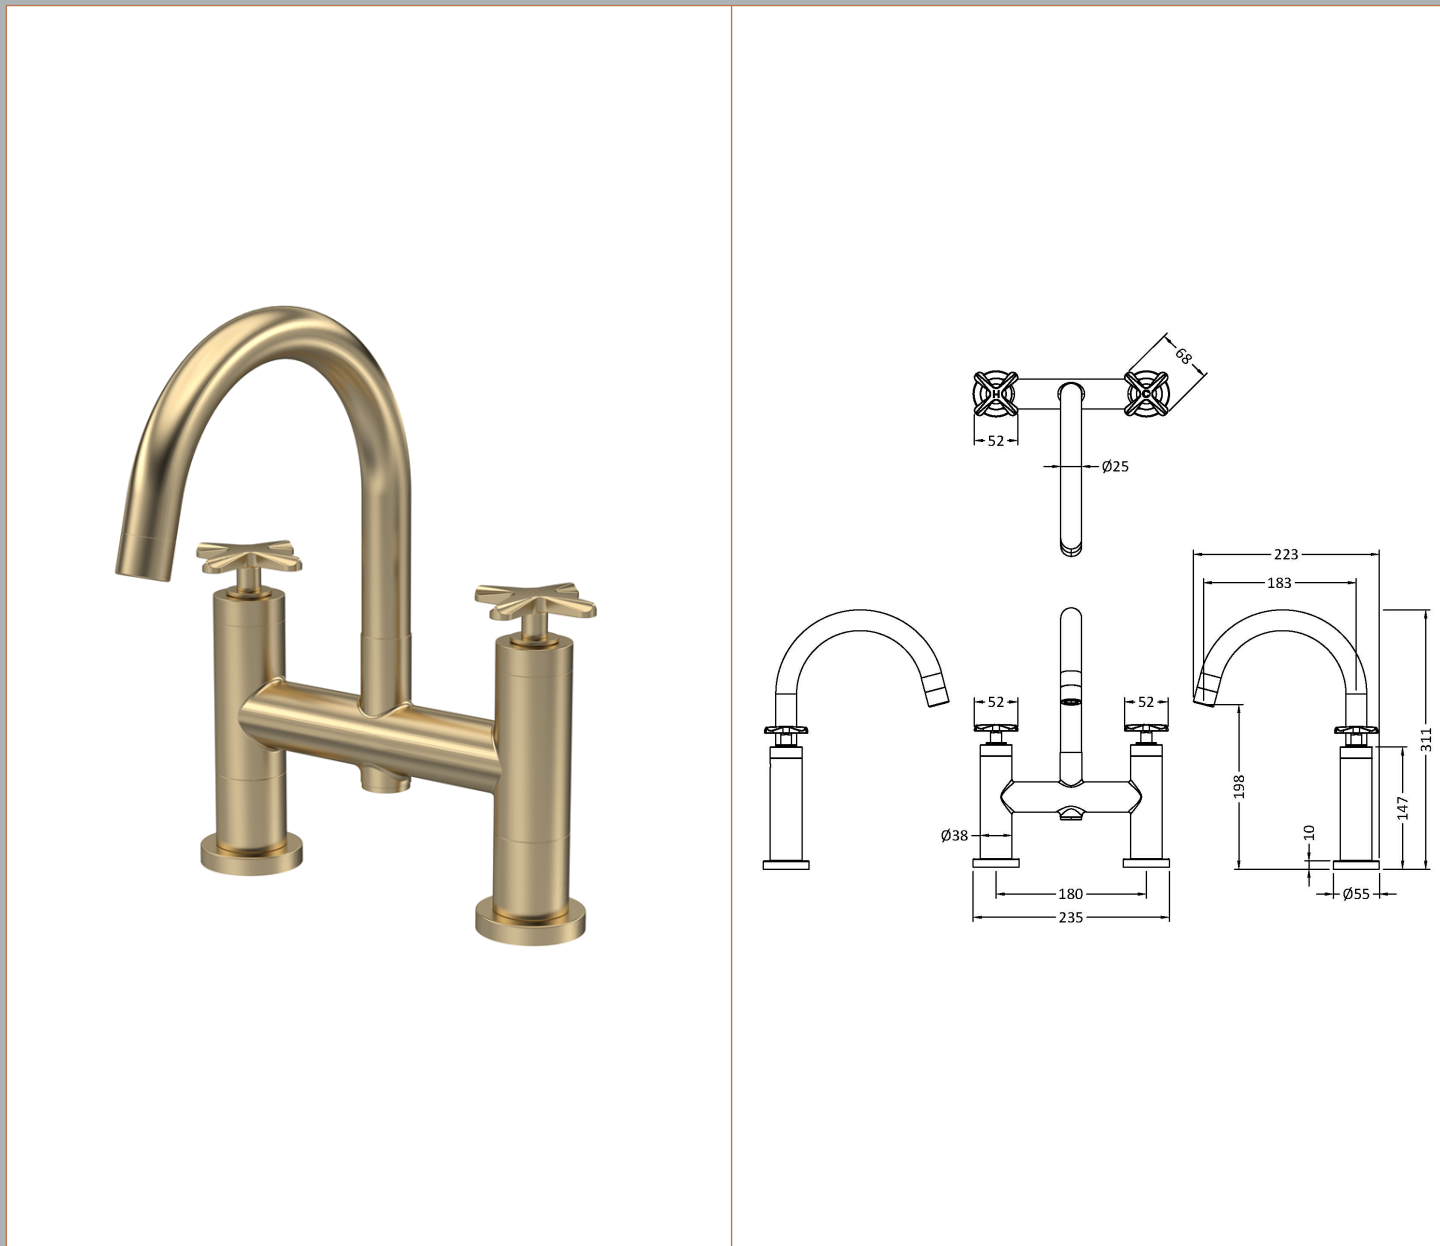

Sales Code: CLX853

Description: Aztec Deck Mounted Bath Filler

Product Dimensions

Height (mm):	319
Width (mm):	230
Depth (mm):	50
Length (mm):	
Nett Weight (kg):	3

Packaging Dimensions

Height (mm):	100
Width (mm):	235
Depth (mm):	265
Gross Weight (kg):	3.1

Packaging Data

Box Colour:	White Cardboard Box
Box Qty:	1
Label Size:	100 x 50
Label Colour:	White Label
Label Qty:	2

Outer Box Dimensions (If Applicable)

Height (mm):	320
Width (mm):	495
Depth (mm):	295
Length (mm):	
Gross Weight (kg):	19
Barcode:	5056462699301

Product Details

Country of Origin:	United Kingdom
Fitting Instruction:	No
Product Material:	Brass
Control Type:	Manual
Waste Included:	Waste Not Included
Waste Type:	Not Applicable
WRAS Approval: Yes	Approval No: 2204060
Valve/Cartridge Type:	1/4 Turn Ceramic Disc
Colour/Finish:	Brushed Brass
Mount Type:	Deck
Operating Pressure (bar):	0.2
Flow Rates: (Litres Per Min)	0.1 bar: 8 0.5 bar: 29 1 bar: 40 2 bar: 48 3 bar: 0
Pipe Size:	22 mm (3/4" Bsp)
Pipe Centres:	180 mm