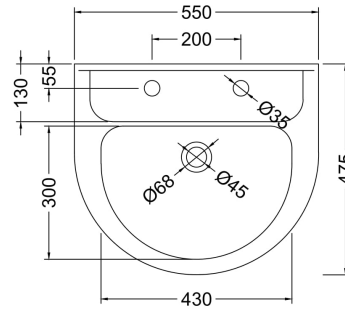

Sales Code: Cml003

Description: Melbourne 2Th Large Basin & Pedestal

Packaging Details

Barcode: 5055275897003