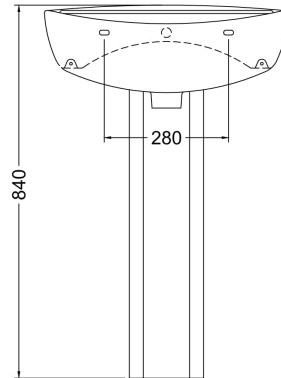

Sales Code: Cml003

Description: Melbourne 2Th Large Basin & Pedestal

Packaging Details

Barcode: 5055275897003