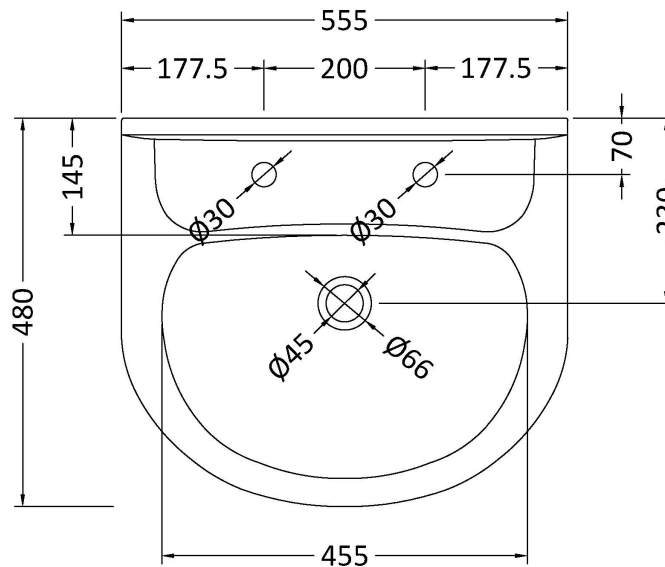

### Product Dimensions

Height (mm):	232
Width (mm):	550
Depth (mm):	475
Nett Weight (kg):	12.5

### Packaging Dimensions

Height (mm):	245
Width (mm):	570
Depth (mm):	485
Gross Weight (kg):	12.7

### Product Dimensions

Height (mm):	670
Width (mm):	180
Depth (mm):	180
Nett Weight (kg):	11.5

### Packaging Dimensions

Height (mm):	710
Width (mm):	190
Depth (mm):	190
Gross Weight (kg):	11.7