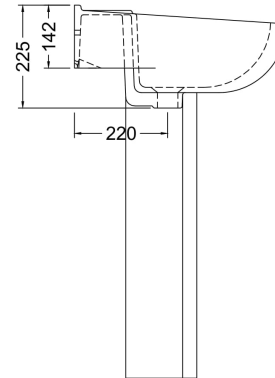

Sales Code: Cml003

Description: Melbourne 2Th Large Basin & Pedestal

Packaging Details

Barcode: 5055275897003