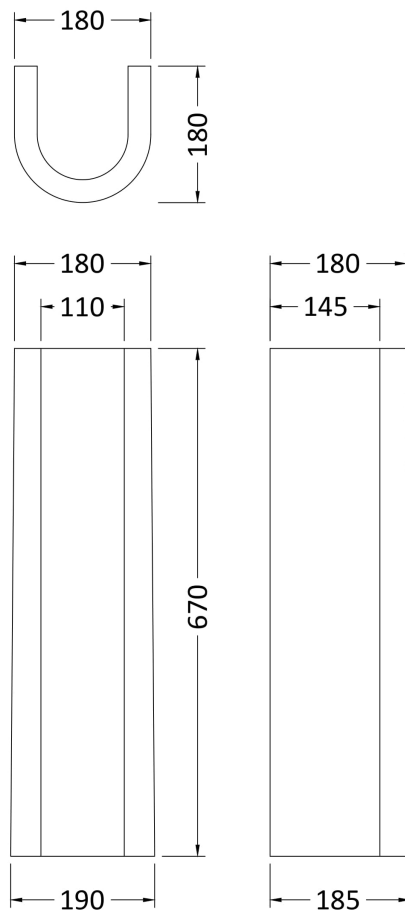

### Product Dimensions

Height (mm):	232
Width (mm):	550
Depth (mm):	475
Nett Weight (kg):	12.5

### Packaging Dimensions

Height (mm):	245
Width (mm):	570
Depth (mm):	485
Gross Weight (kg):	12.7

### Outer Box Dimensions (If Applicable)

Height (mm):	
Width (mm):	
Depth (mm):	
Gross Weight (kg):	
Barcode:	5055369026517

### Product Dimensions

Height (mm):	670
Width (mm):	180
Depth (mm):	180
Nett Weight (kg):	11.5