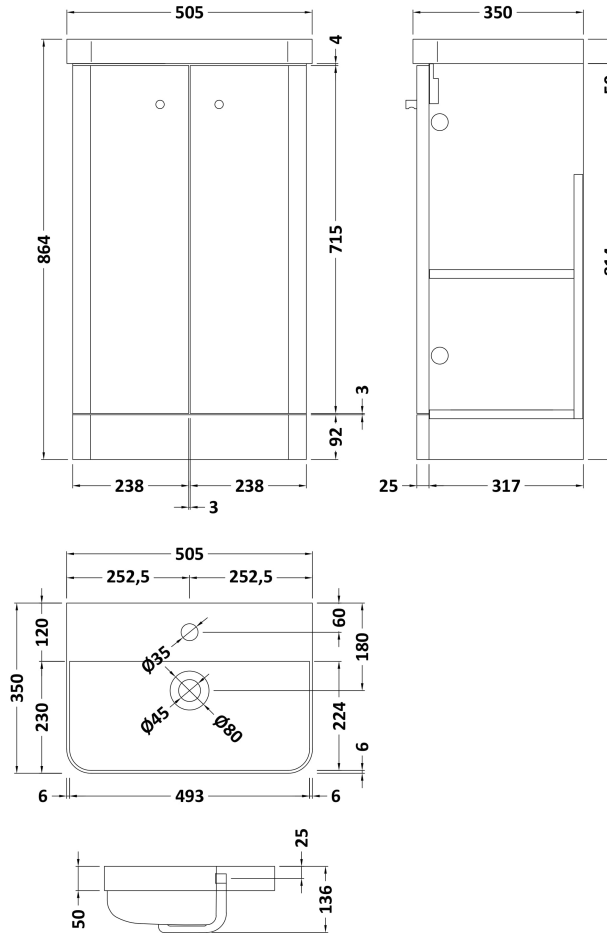

Sales Code: COR104

Description: 500 Floor Standing 2-Door Unit & Basin

Packaging Details

Barcode: 5056211897132

Sales Code: RC0103

Description: 500 Floor Standing 2-Door Unit

Product Dimensions

Height (mm):	814
Width (mm):	479
Depth (mm):	342
Nett Weight (kg):	17.5

Packaging Dimensions

Height (mm):	835
Width (mm):	500
Depth (mm):	340
Gross Weight (kg):	18

Packaging Data

Box Colour:	Brown Cardboard Box - Printed
Box Qty:	1
Label Size:	100 x 50
Label Colour:	Not Applicable
Label Qty:	0

Outer Box Dimensions (If Applicable)

Height (mm):	
Width (mm):	
Depth (mm):	
Gross Weight (kg):	
Barcode:	5056211853343

Product Details

Country of Origin:	China
Fitting Instruction:	No
CE & UKCA:	N/A
FSC Certified Materials:	Yes
Colour:	Gloss White
Construction Method:	Cam & Wood Dowel
Construction Type:	Rigid
Cabinet Finish:	MFC Painted Gloss
Fascia Finish:	Mdf Painted Gloss
Cabinet Thickness (mm):	16
Fascia Thickness (mm):	25
Drawer Included:	No
Drawer Type:	Not Applicable
No of Shelves:	2
Hinge Type:	95 Degree Clip-On Soft Close
Hinge Included:	Yes
Adjustable Legs:	No
Fixings Included:	Yes
Handle Style:	Modern
Waste Shroud:	No
Handle Included:	Yes
Handle Type:	Knob

Sales Code: RC003

Description: 500 Thin Edge Basin 1Th (Radius Corners)

Product Dimensions

Height (mm):	135
Width (mm):	505
Depth (mm):	355
Nett Weight (kg):	10

Packaging Dimensions

Height (mm):	415
Width (mm):	540
Depth (mm):	210
Gross Weight (kg):	10.5