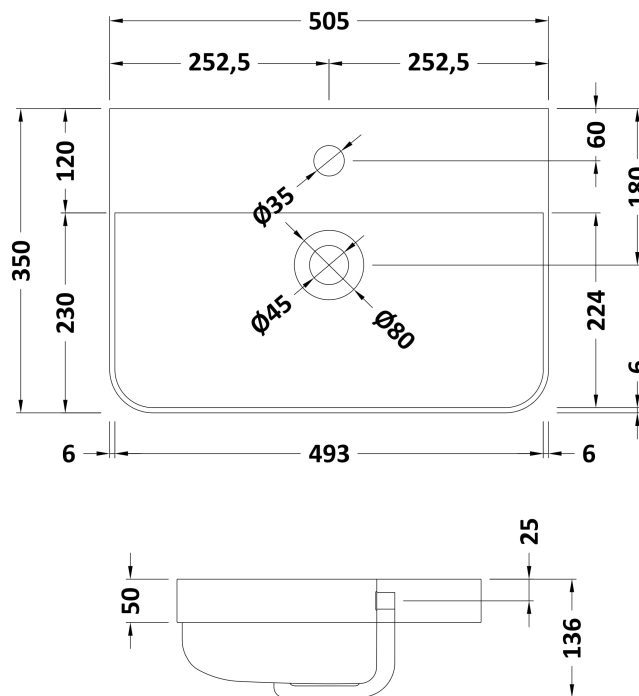

Packaging Dimensions

Height (mm):	835
Width (mm):	500
Depth (mm):	340
Gross Weight (kg):	18

Packaging Data

Box Colour:	Brown Cardboard Box - Printed
Box Qty:	1
Label Size:	100 x 50
Label Colour:	Not Applicable
Label Qty:	0

Outer Box Dimensions (If Applicable)

Height (mm):	
Width (mm):	
Depth (mm):	
Gross Weight (kg):	
Barcode:	5056211853343

Product Details

Country of Origin:	China
Fitting Instruction:	No
CE & UKCA:	N/A
FSC Certified Materials:	Yes
Colour:	Gloss White
Construction Method:	Cam & Wood Dowel
Construction Type:	Rigid
Cabinet Finish:	MFC Painted Gloss
Fascia Finish:	Mdf Painted Gloss
Cabinet Thickness (mm):	16
Fascia Thickness (mm):	25
Drawer Included:	No
Drawer Type:	Not Applicable
No of Shelves:	2
Hinge Type:	95 Degree Clip-On Soft Close
Hinge Included:	Yes
Adjustable Legs:	No
Fixings Included:	Yes
Handle Style:	Modern
Waste Shroud:	No
Handle Included:	Yes
Handle Type:	Knob

Sales Code: RC003

Description: 500 Thin Edge Basin 1Th (Radius Corners)

Product Dimensions

Height (mm):	135
Width (mm):	505
Depth (mm):	355
Nett Weight (kg):	10

Packaging Dimensions

Height (mm):	415
Width (mm):	540
Depth (mm):	210
Gross Weight (kg):	10.5

Packaging Data

Box Colour:	Brown Cardboard Box - Printed
Box Qty:	1
Label Size:	130 x 95
Label Colour:	Not Applicable
Label Qty:	0

Outer Box Dimensions (If Applicable)

Height (mm):	
Width (mm):	
Depth (mm):	
Gross Weight (kg):	
Barcode:	5056211853398