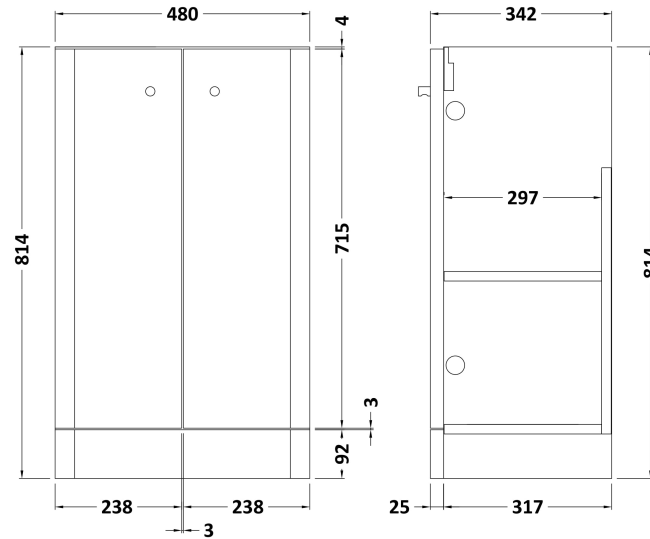

Sales Code: COR104

Description: 500 Floor Standing 2-Door Unit & Basin

Packaging Details

Barcode: 5056211897132

Sales Code: RC0103

Description: 500 Floor Standing 2-Door Unit

Product Dimensions

Height (mm):	814
Width (mm):	479
Depth (mm):	342
Nett Weight (kg):	17.5

Packaging Dimensions

Height (mm):	835
Width (mm):	500
Depth (mm):	340
Gross Weight (kg):	18

Packaging Data

Box Colour:	Brown Cardboard Box - Printed
Box Qty:	1
Label Size:	100 x 50
Label Colour:	Not Applicable
Label Qty:	0

Sales Code: RC003

Description: 500 Thin Edge Basin 1Th (Radius Corners)

Product Dimensions

Height (mm):	135
Width (mm):	505
Depth (mm):	355
Nett Weight (kg):	10

Packaging Dimensions

Height (mm):	415
Width (mm):	540
Depth (mm):	210
Gross Weight (kg):	10.5

Packaging Data

Box Colour:	Brown Cardboard Box - Printed
Box Qty:	1
Label Size:	130 x 95
Label Colour:	Not Applicable
Label Qty:	0

Outer Box Dimensions (If Applicable)

Height (mm):	
Width (mm):	
Depth (mm):	
Gross Weight (kg):	
Barcode:	5056211853398