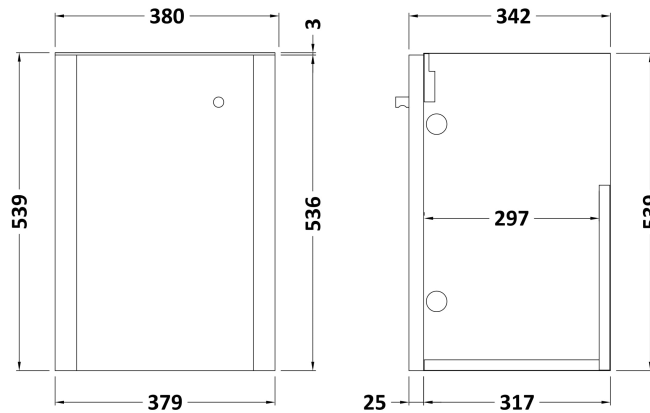

### Product Dimensions

Height (mm):	539
Width (mm):	379
Depth (mm):	342
Nett Weight (kg):	13.5

### Packaging Dimensions

Height (mm):	560
Width (mm):	400
Depth (mm):	340
Gross Weight (kg):	14

### Product Dimensions

Height (mm):	135
Width (mm):	405
Depth (mm):	355
Nett Weight (kg):	9.5

### Packaging Dimensions

Height (mm):	415
Width (mm):	440
Depth (mm):	210
Gross Weight (kg):	10