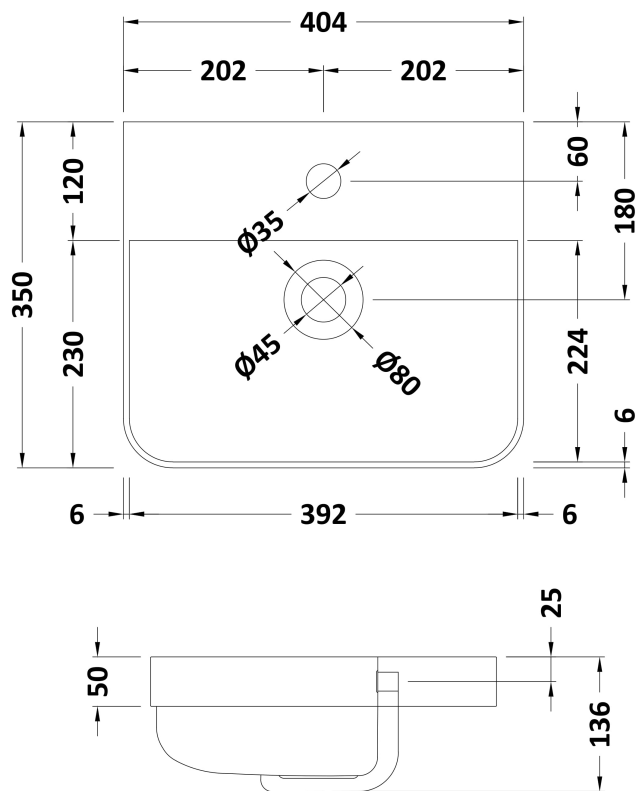

### Product Dimensions

Height (mm):	539
Width (mm):	379
Depth (mm):	342
Nett Weight (kg):	13.5

### Outer Box Dimensions (If Applicable)

Height (mm):	
Width (mm):	
Depth (mm):	
Gross Weight (kg):	
Barcode:	5056462618432

### Product Dimensions

Height (mm):	135
Width (mm):	405
Depth (mm):	355
Nett Weight (kg):	9.5

### Packaging Dimensions

Height (mm):	415
Width (mm):	440
Depth (mm):	210
Gross Weight (kg):	10