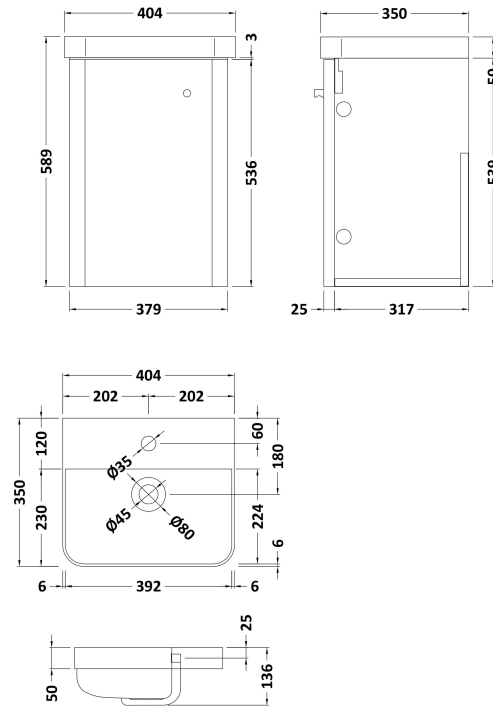

Sales Code: COR1401

Description: 400 W/H 1-Door Unit & Basin

Packaging Details

Barcode: 5056462658421