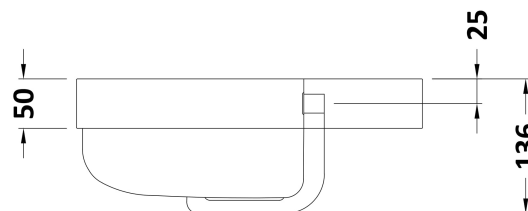

Packaging Dimensions

Height (mm):	835
Width (mm):	400
Depth (mm):	340
Gross Weight (kg):	16

Packaging Data

Box Colour:	Brown Cardboard Box - Printed
Box Qty:	1
Label Size:	100 x 50
Label Colour:	Not Applicable
Label Qty:	0

Outer Box Dimensions (If Applicable)

Height (mm):	
Width (mm):	
Depth (mm):	
Gross Weight (kg):	
Barcode:	5056462617909

Product Details

Country of Origin:	China
Fitting Instruction:	No
CE & UKCA:	N/A
FSC Certified Materials:	Yes
Colour:	Satin Soft Black
Construction Method:	Cam & Wood Dowel
Construction Type:	Rigid
Cabinet Finish:	MFC Painted Matt
Fascia Finish:	Mdf Painted Matt
Cabinet Thickness (mm):	16
Fascia Thickness (mm):	25
Drawer Included:	No
Drawer Type:	Not Applicable
No of Shelves:	2
Hinge Type:	95 Degree Clip-On Soft Close
Hinge Included:	Yes
Adjustable Legs:	No
Fixings Included:	Yes
Handle Style:	Modern
Waste Shroud:	No
Handle Included:	Yes
Handle Type:	Knob

Sales Code: RC002

Description: 400 Thin Edge Basin 1Th (Radius Corners)

Product Dimensions

Height (mm):	135
Width (mm):	405
Depth (mm):	355
Nett Weight (kg):	9.5

Packaging Dimensions

Height (mm):	415
Width (mm):	440
Depth (mm):	210
Gross Weight (kg):	10

Packaging Data

Box Colour:	Brown Cardboard Box - Printed
Box Qty:	1
Label Size:	130 x 95
Label Colour:	Not Applicable
Label Qty:	0

Outer Box Dimensions (If Applicable)

Height (mm):	
Width (mm):	
Depth (mm):	
Gross Weight (kg):	
Barcode:	5056211853381