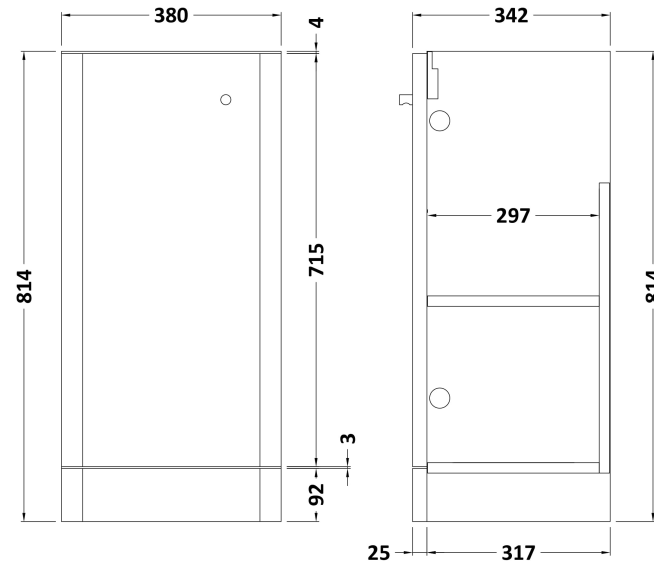

Sales Code: COR1402

Description: 400 F/S 1-Door Unit & Basin

Packaging Details

Barcode: 5056462658438

Sales Code: RC01402

Description: 400 Floor Standing 1-Door Unit

Product Dimensions

Height (mm):	814
Width (mm):	379
Depth (mm):	342
Nett Weight (kg):	15.5

Packaging Dimensions

Height (mm):	835
Width (mm):	400
Depth (mm):	340
Gross Weight (kg):	16

Packaging Data

Box Colour:	Brown Cardboard Box - Printed
Box Qty:	1
Label Size:	100 x 50
Label Colour:	Not Applicable
Label Qty:	0

Sales Code: RC002

Description: 400 Thin Edge Basin 1Th (Radius Corners)

Product Dimensions

Height (mm):	135
Width (mm):	405
Depth (mm):	355
Nett Weight (kg):	9.5

Packaging Dimensions

Height (mm):	415
Width (mm):	440
Depth (mm):	210
Gross Weight (kg):	10

Packaging Data

Box Colour:	Brown Cardboard Box - Printed
Box Qty:	1
Label Size:	130 x 95
Label Colour:	Not Applicable
Label Qty:	0

Outer Box Dimensions (If Applicable)

Height (mm):	
Width (mm):	
Depth (mm):	
Gross Weight (kg):	
Barcode:	5056211853381