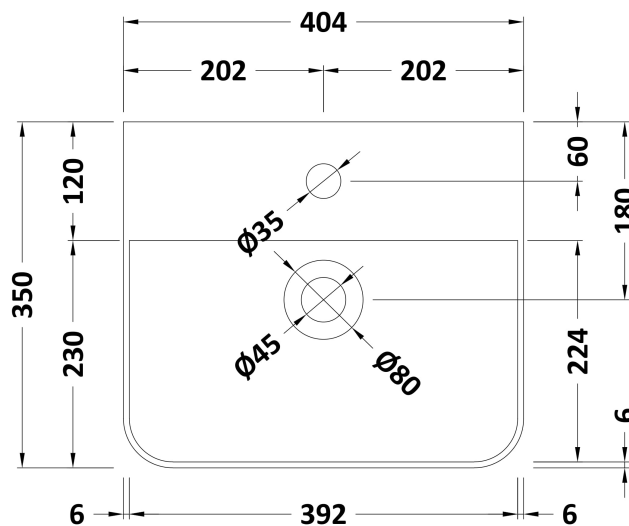

Sales Code: COR1402

Description: 400 F/S 1-Door Unit & Basin

Packaging Details

Barcode: 5056462658438

Sales Code: RC01402

Description: 400 Floor Standing 1-Door Unit

Product Dimensions

Height (mm):	814
Width (mm):	379
Depth (mm):	342
Nett Weight (kg):	15.5

Packaging Dimensions

Height (mm):	835
Width (mm):	400
Depth (mm):	340
Gross Weight (kg):	16

Packaging Data

Box Colour:	Brown Cardboard Box - Printed
Box Qty:	1
Label Size:	100 x 50
Label Colour:	Not Applicable
Label Qty:	0

Sales Code: RC002

Description: 400 Thin Edge Basin 1Th (Radius Corners)

Product Dimensions

Height (mm):	135
Width (mm):	405
Depth (mm):	355
Nett Weight (kg):	9.5

Packaging Dimensions

Height (mm):	415
Width (mm):	440
Depth (mm):	210
Gross Weight (kg):	10

Packaging Data

Box Colour:	Brown Cardboard Box - Printed
Box Qty:	1
Label Size:	130 x 95
Label Colour:	Not Applicable
Label Qty:	0

Outer Box Dimensions (If Applicable)

Height (mm):	
Width (mm):	
Depth (mm):	
Gross Weight (kg):	
Barcode:	5056211853381