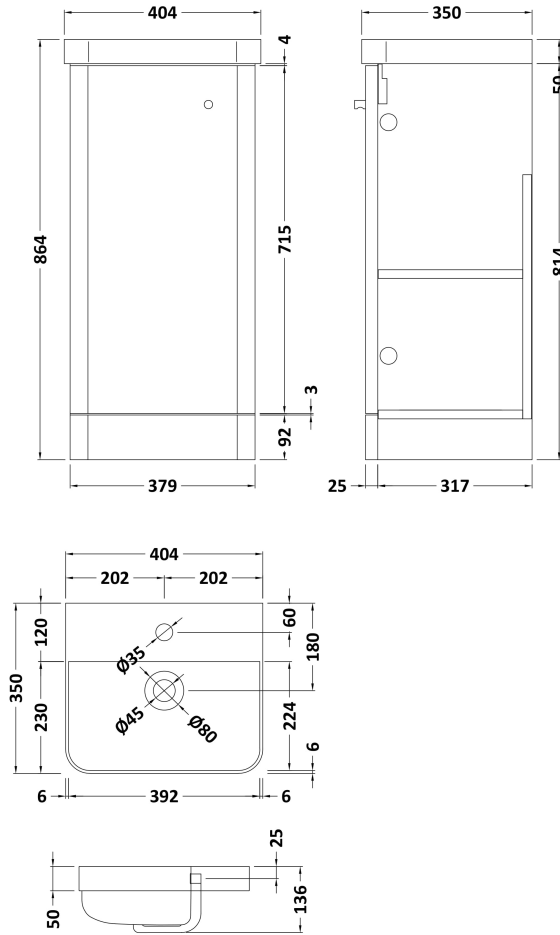

Sales Code: COR1402

Description: 400 F/S 1-Door Unit & Basin

Packaging Details

Barcode: 5056462658438

Sales Code: RC01402

Description: 400 Floor Standing 1-Door Unit

Product Dimensions

Height (mm):	814
Width (mm):	379
Depth (mm):	342
Nett Weight (kg):	15.5

Packaging Dimensions

Height (mm):	835
Width (mm):	400
Depth (mm):	340
Gross Weight (kg):	16

Packaging Data

Box Colour:	Brown Cardboard Box - Printed
Box Qty:	1
Label Size:	100 x 50
Label Colour:	Not Applicable
Label Qty:	0

Outer Box Dimensions (If Applicable)

Height (mm):	
Width (mm):	
Depth (mm):	
Gross Weight (kg):	
Barcode:	5056462617909

Product Details

Country of Origin:	China
Fitting Instruction:	No
CE & UKCA:	N/A
FSC Certified Materials:	Yes
Colour:	Satin Soft Black
Construction Method:	Cam & Wood Dowel
Construction Type:	Rigid
Cabinet Finish:	MFC Painted Matt
Fascia Finish:	Mdf Painted Matt
Cabinet Thickness (mm):	16
Fascia Thickness (mm):	25
Drawer Included:	No
Drawer Type:	Not Applicable
No of Shelves:	2
Hinge Type:	95 Degree Clip-On Soft Close
Hinge Included:	Yes
Adjustable Legs:	No
Fixings Included:	Yes
Handle Style:	Modern
Waste Shroud:	No
Handle Included:	Yes
Handle Type:	Knob

Sales Code: RC002

Description: 400 Thin Edge Basin 1Th (Radius Corners)

Product Dimensions

Height (mm):	135
Width (mm):	405
Depth (mm):	355
Nett Weight (kg):	9.5

Packaging Dimensions

Height (mm):	415
Width (mm):	440
Depth (mm):	210
Gross Weight (kg):	10