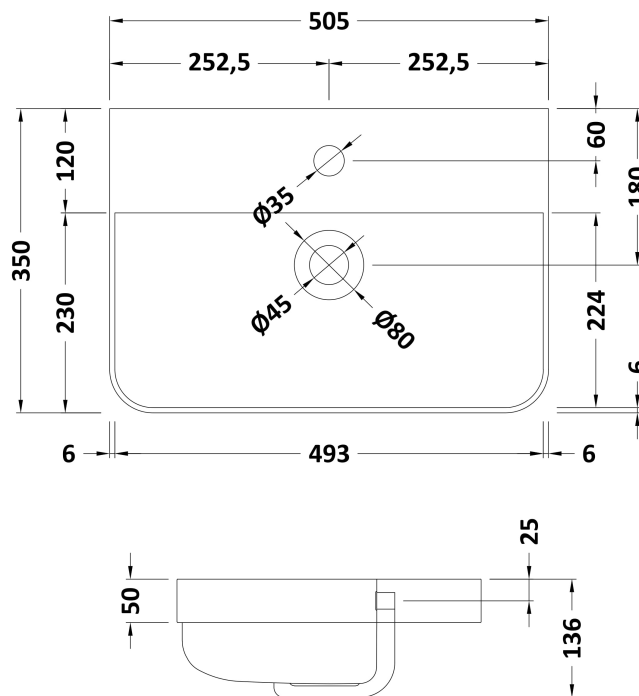

Sales Code: COR1403

Description: 500 W/H 2-Door Unit & Basin

Packaging Details

Barcode: 5056462658445

Sales Code: RC01453

Description: 500 Wall Hung 2-Door Unit

Product Dimensions

Height (mm):	539
Width (mm):	479
Depth (mm):	342
Nett Weight (kg):	15.5

Packaging Dimensions

Height (mm):	560
Width (mm):	500
Depth (mm):	340
Gross Weight (kg):	16

Packaging Data

Box Colour:	Brown Cardboard Box - Printed
Box Qty:	1
Label Size:	100 x 50
Label Colour:	Not Applicable
Label Qty:	0

Sales Code: RC003

Description: 500 Thin Edge Basin 1Th (Radius Corners)

Product Dimensions

Height (mm):	135
Width (mm):	505
Depth (mm):	355
Nett Weight (kg):	10

Packaging Dimensions

Height (mm):	415
Width (mm):	540
Depth (mm):	210
Gross Weight (kg):	10.5

Packaging Data

Box Colour:	Brown Cardboard Box - Printed
Box Qty:	1
Label Size:	130 x 95
Label Colour:	Not Applicable
Label Qty:	0

Outer Box Dimensions (If Applicable)

Height (mm):	
Width (mm):	
Depth (mm):	
Gross Weight (kg):	
Barcode:	5056211853398