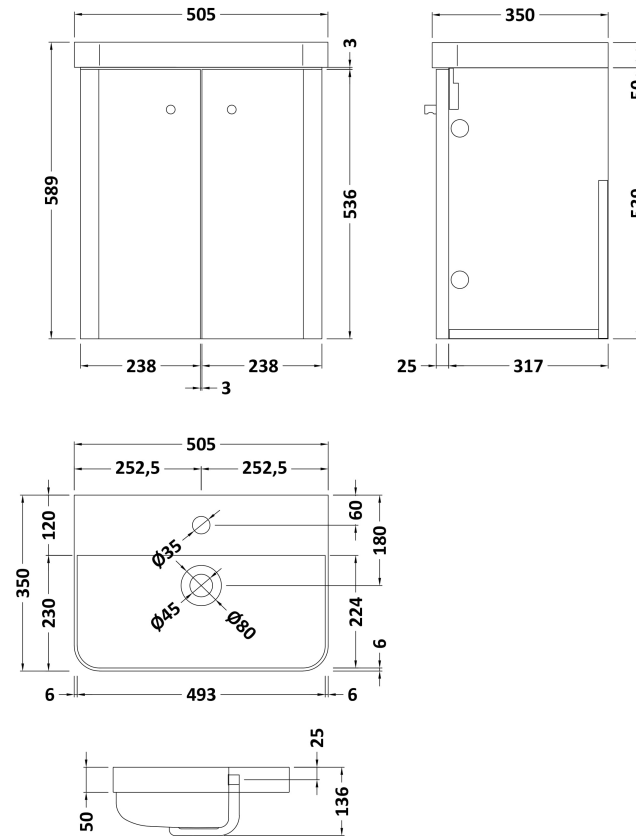

Sales Code: COR1403

Description: 500 W/H 2-Door Unit & Basin

Packaging Details

Barcode: 5056462658445

Sales Code: RC01453

Description: 500 Wall Hung 2-Door Unit

Product Dimensions

Height (mm):	539
Width (mm):	479
Depth (mm):	342
Nett Weight (kg):	15.5

Packaging Dimensions

Height (mm):	560
Width (mm):	500
Depth (mm):	340
Gross Weight (kg):	16

Packaging Data

Box Colour:	Brown Cardboard Box - Printed
Box Qty:	1
Label Size:	100 x 50
Label Colour:	Not Applicable
Label Qty:	0

Sales Code: RC003

Description: 500 Thin Edge Basin 1Th (Radius Corners)

Product Dimensions

Height (mm):	135
Width (mm):	505
Depth (mm):	355
Nett Weight (kg):	10

Packaging Dimensions

Height (mm):	415
Width (mm):	540
Depth (mm):	210
Gross Weight (kg):	10.5

Packaging Data

Box Colour:	Brown Cardboard Box - Printed
Box Qty:	1
Label Size:	130 x 95
Label Colour:	Not Applicable
Label Qty:	0

Outer Box Dimensions (If Applicable)

Height (mm):	
Width (mm):	
Depth (mm):	
Gross Weight (kg):	
Barcode:	5056211853398