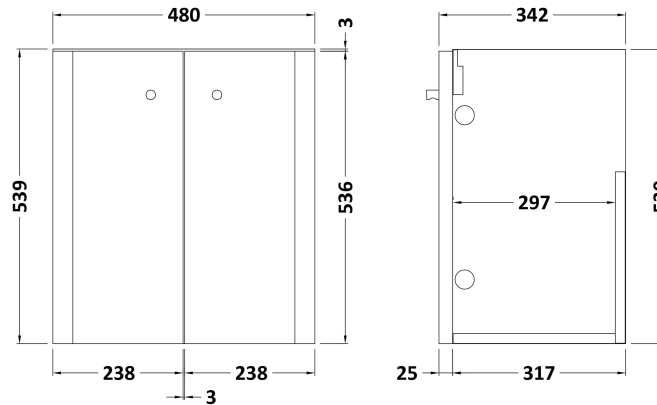

Sales Code: COR1403

Description: 500 W/H 2-Door Unit & Basin

Packaging Details

Barcode: 5056462658445

Sales Code: RC01453

Description: 500 Wall Hung 2-Door Unit

Product Dimensions

Height (mm):	539
Width (mm):	479
Depth (mm):	342
Nett Weight (kg):	15.5

Packaging Dimensions

Height (mm):	560
Width (mm):	500
Depth (mm):	340
Gross Weight (kg):	16

Packaging Data

Box Colour:	Brown Cardboard Box - Printed
Box Qty:	1
Label Size:	100 x 50
Label Colour:	Not Applicable
Label Qty:	0

Sales Code: RC003

Description: 500 Thin Edge Basin 1Th (Radius Corners)

Product Dimensions

Height (mm):	135
Width (mm):	505
Depth (mm):	355
Nett Weight (kg):	10

Packaging Dimensions

Height (mm):	415
Width (mm):	540
Depth (mm):	210
Gross Weight (kg):	10.5

Packaging Data

Box Colour:	Brown Cardboard Box - Printed
Box Qty:	1
Label Size:	130 x 95
Label Colour:	Not Applicable
Label Qty:	0

Outer Box Dimensions (If Applicable)

Height (mm):	
Width (mm):	
Depth (mm):	
Gross Weight (kg):	
Barcode:	5056211853398