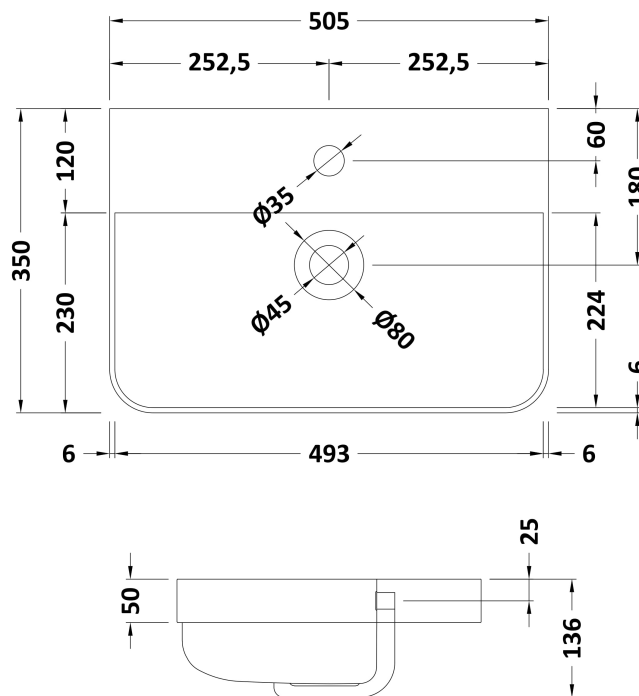

### Product Dimensions

Height (mm):	814
Width (mm):	479
Depth (mm):	342
Nett Weight (kg):	17.5

### Outer Box Dimensions (If Applicable)

Height (mm):	
Width (mm):	
Depth (mm):	
Gross Weight (kg):	
Barcode:	5056462618470

### Product Dimensions

Height (mm):	135
Width (mm):	505
Depth (mm):	355
Nett Weight (kg):	10

### Packaging Dimensions

Height (mm):	415
Width (mm):	540
Depth (mm):	210
Gross Weight (kg):	10.5