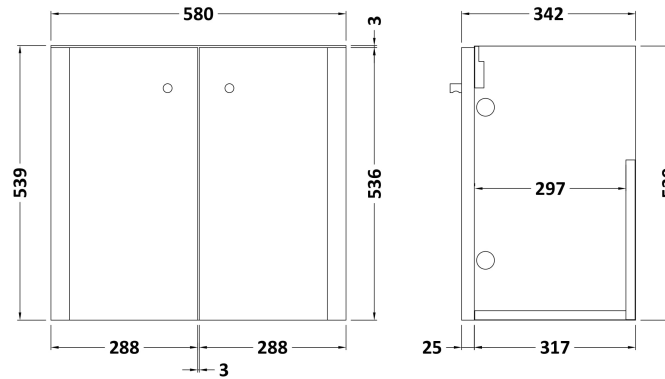

### Product Dimensions

Height (mm):	539
Width (mm):	579
Depth (mm):	342
Nett Weight (kg):	17.5

### Packaging Dimensions

Height (mm):	560
Width (mm):	600
Depth (mm):	340
Gross Weight (kg):	18

### Product Dimensions

Height (mm):	135
Width (mm):	605
Depth (mm):	355
Nett Weight (kg):	10.5

### Packaging Dimensions

Height (mm):	415
Width (mm):	640
Depth (mm):	210
Gross Weight (kg):	11