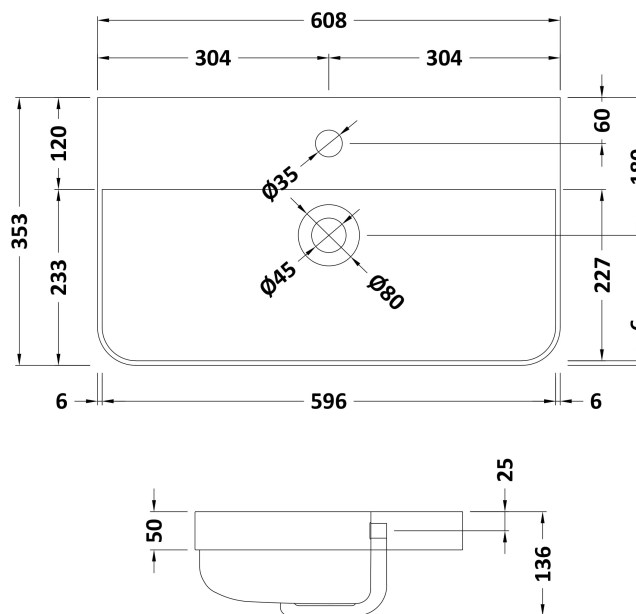

### Product Dimensions

Height (mm):	539
Width (mm):	579
Depth (mm):	342
Nett Weight (kg):	17.5

### Packaging Dimensions

Height (mm):	560
Width (mm):	600
Depth (mm):	340
Gross Weight (kg):	18

### Outer Box Dimensions (If Applicable)

Height (mm):	
Width (mm):	
Depth (mm):	
Gross Weight (kg):	
Barcode:	5056462618531

### Product Dimensions

Height (mm):	135
Width (mm):	605
Depth (mm):	355
Nett Weight (kg):	10.5