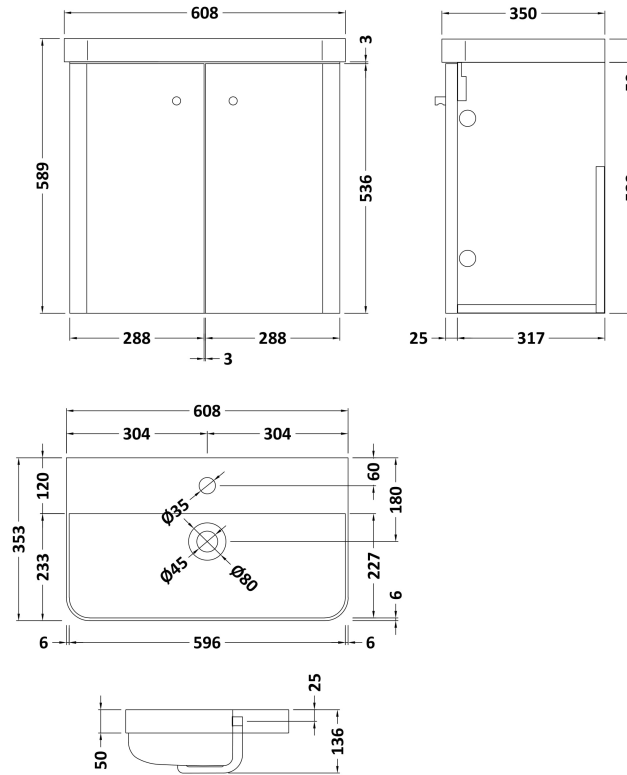

Sales Code: COR1405

Description: 600 W/H 2-Door Unit & Basin

Packaging Details

Barcode: 5056462658469