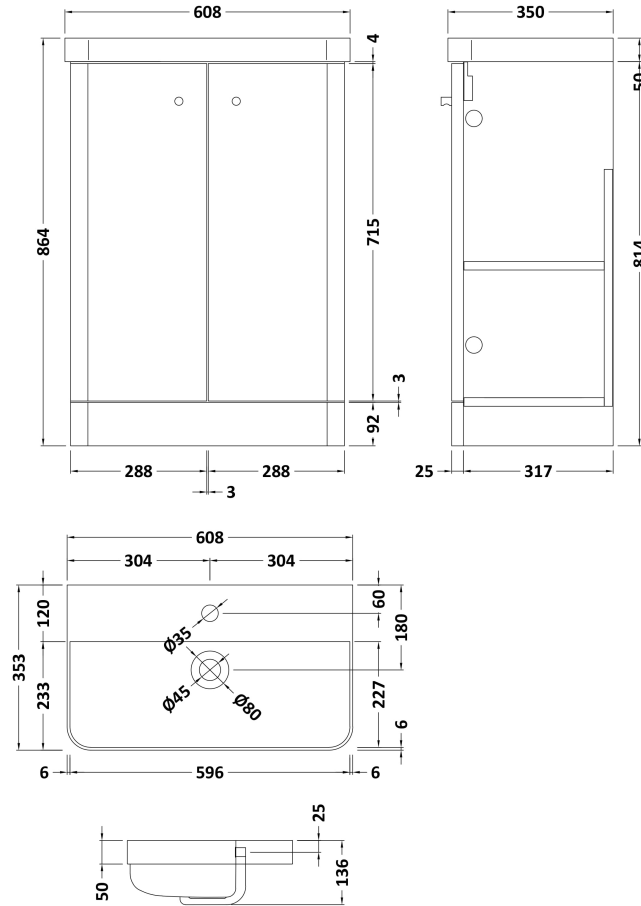

Sales Code: COR1406

Description: 600 F/S 2-Door Unit & Basin

Packaging Details

Barcode: 5056462658476

Sales Code: RC01404

Description: 600 Floor Standing 2-Door Unit

Product Dimensions

Height (mm):	814
Width (mm):	579
Depth (mm):	342
Nett Weight (kg):	19.5

Packaging Dimensions

Height (mm):	835
Width (mm):	600
Depth (mm):	340
Gross Weight (kg):	20

Packaging Data

Box Colour:	Brown Cardboard Box - Printed
Box Qty:	1
Label Size:	100 x 50
Label Colour:	Not Applicable
Label Qty:	0

Sales Code: RC004

Description: 600 Thin Edge Basin 1Th (Radius Corners)

Product Dimensions

Height (mm):	135
Width (mm):	605
Depth (mm):	355
Nett Weight (kg):	10.5

Packaging Dimensions

Height (mm):	415
Width (mm):	640
Depth (mm):	210
Gross Weight (kg):	11

Packaging Data

Box Colour:	Brown Cardboard Box - Printed
Box Qty:	1
Label Size:	130 x 95
Label Colour:	Not Applicable
Label Qty:	0

Outer Box Dimensions (If Applicable)

Height (mm):	
Width (mm):	
Depth (mm):	
Gross Weight (kg):	
Barcode:	5056211853404