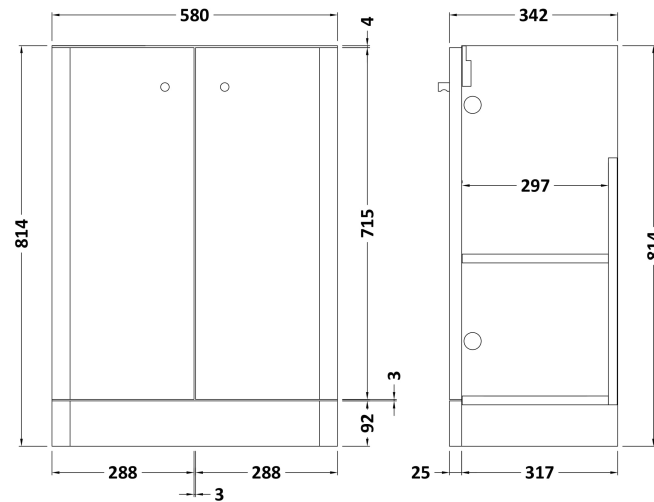

Sales Code: COR1406

Description: 600 F/S 2-Door Unit & Basin

Packaging Details

Barcode: 5056462658476

Sales Code: RC01404

Description: 600 Floor Standing 2-Door Unit

Product Dimensions

Height (mm):	814
Width (mm):	579
Depth (mm):	342
Nett Weight (kg):	19.5

Packaging Dimensions

Height (mm):	835
Width (mm):	600
Depth (mm):	340
Gross Weight (kg):	20

Packaging Data

Box Colour:	Brown Cardboard Box - Printed
Box Qty:	1
Label Size:	100 x 50
Label Colour:	Not Applicable
Label Qty:	0

Sales Code: RC004

Description: 600 Thin Edge Basin 1Th (Radius Corners)

Product Dimensions

Height (mm):	135
Width (mm):	605
Depth (mm):	355
Nett Weight (kg):	10.5

Packaging Dimensions

Height (mm):	415
Width (mm):	640
Depth (mm):	210
Gross Weight (kg):	11

Packaging Data

Box Colour:	Brown Cardboard Box - Printed
Box Qty:	1
Label Size:	130 x 95
Label Colour:	Not Applicable
Label Qty:	0

Outer Box Dimensions (If Applicable)

Height (mm):	
Width (mm):	
Depth (mm):	
Gross Weight (kg):	
Barcode:	5056211853404