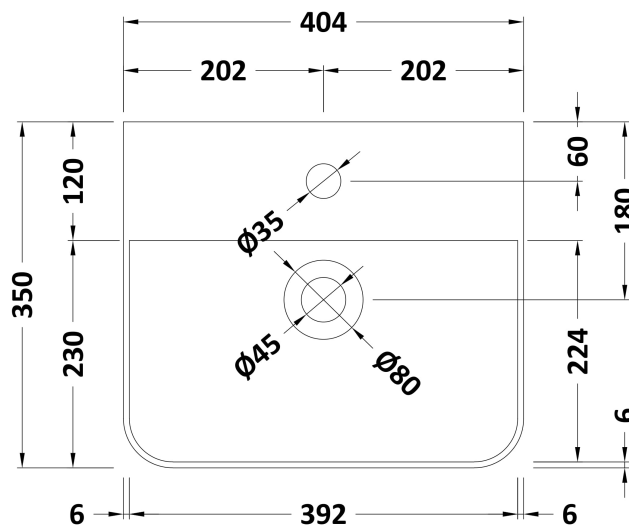

### Product Dimensions

Height (mm):	539
Width (mm):	379
Depth (mm):	342
Nett Weight (kg):	13.5

### Packaging Dimensions

Height (mm):	560
Width (mm):	400
Depth (mm):	340
Gross Weight (kg):	14

### Outer Box Dimensions (If Applicable)

Height (mm):	
Width (mm):	
Depth (mm):	
Gross Weight (kg):	
Barcode:	5056211878773

### Product Dimensions

Height (mm):	135
Width (mm):	405
Depth (mm):	355
Nett Weight (kg):	9.5