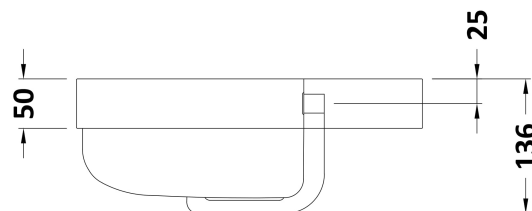

### Product Dimensions

Height (mm):	539
Width (mm):	379
Depth (mm):	342
Nett Weight (kg):	13.5

### Packaging Dimensions

Height (mm):	560
Width (mm):	400
Depth (mm):	340
Gross Weight (kg):	14

### Outer Box Dimensions (If Applicable)

Height (mm):	
Width (mm):	
Depth (mm):	
Gross Weight (kg):	
Barcode:	5056211878773

### Product Dimensions

Height (mm):	135
Width (mm):	405
Depth (mm):	355
Nett Weight (kg):	9.5