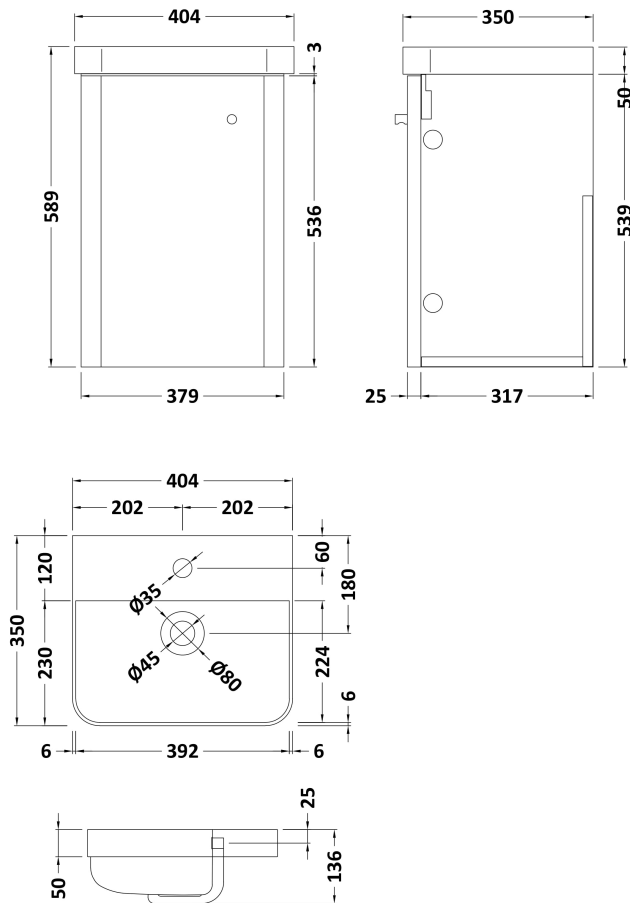

Sales Code: COR401

Description: 400 Wall Hung 1-Door Unit & Basin

Packaging Details

Barcode: 5056211897064