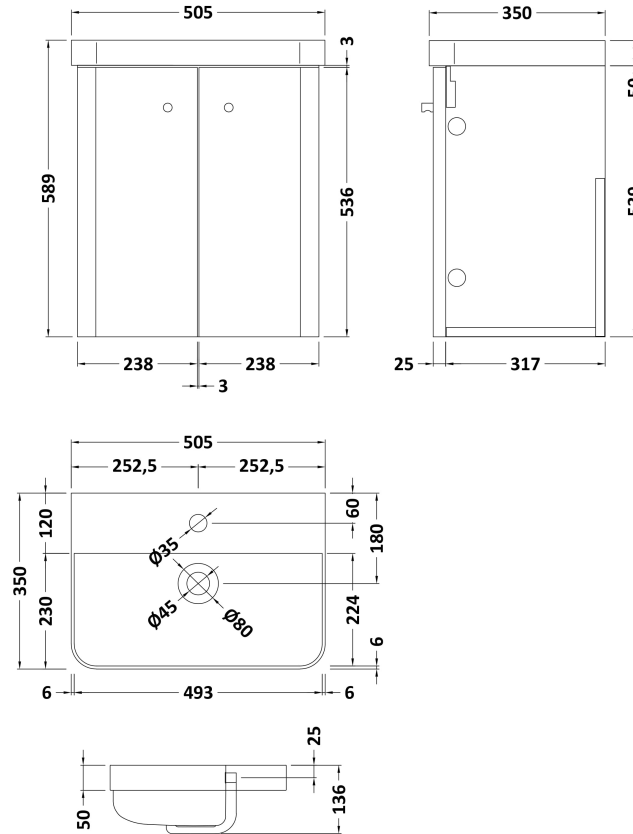

Sales Code: COR403

Description: 500 Wall Hung 2-Door Unit & Basin

Packaging Details

Barcode: 5056211897125

Sales Code: RC0453

Description: 500 Wall Hung 2-Door Unit

Product Dimensions

Height (mm):	539
Width (mm):	479
Depth (mm):	342
Nett Weight (kg):	15.5

Packaging Dimensions

Height (mm):	560
Width (mm):	500
Depth (mm):	340
Gross Weight (kg):	16

Packaging Data

Box Colour:	Brown Cardboard Box - Printed
Box Qty:	1
Label Size:	100 x 50
Label Colour:	Not Applicable
Label Qty:	0

Sales Code: RC003

Description: 500 Thin Edge Basin 1Th (Radius Corners)

Product Dimensions

Height (mm):	135
Width (mm):	505
Depth (mm):	355
Nett Weight (kg):	10

Packaging Dimensions

Height (mm):	415
Width (mm):	540
Depth (mm):	210
Gross Weight (kg):	10.5

Packaging Data

Box Colour:	Brown Cardboard Box - Printed
Box Qty:	1
Label Size:	130 x 95
Label Colour:	Not Applicable
Label Qty:	0

Outer Box Dimensions (If Applicable)

Height (mm):	
Width (mm):	
Depth (mm):	
Gross Weight (kg):	
Barcode:	5056211853398