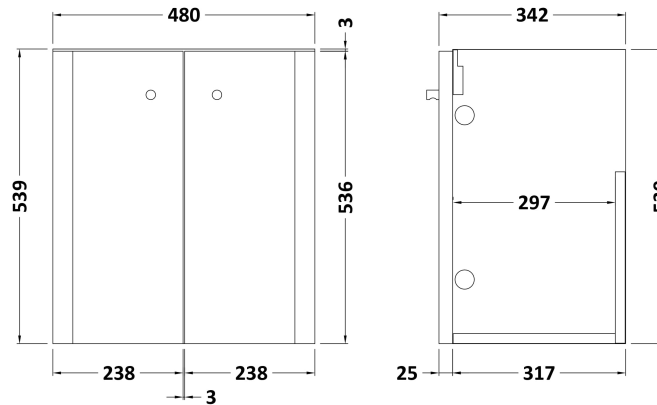

Sales Code: COR403

Description: 500 Wall Hung 2-Door Unit & Basin

Packaging Details

Barcode: 5056211897125

Sales Code: RC0453

Description: 500 Wall Hung 2-Door Unit

Product Dimensions

Height (mm):	539
Width (mm):	479
Depth (mm):	342
Nett Weight (kg):	15.5

Packaging Dimensions

Height (mm):	560
Width (mm):	500
Depth (mm):	340
Gross Weight (kg):	16

Packaging Data

Box Colour:	Brown Cardboard Box - Printed
Box Qty:	1
Label Size:	100 x 50
Label Colour:	Not Applicable
Label Qty:	0

Sales Code: RC003

Description: 500 Thin Edge Basin 1Th (Radius Corners)

Product Dimensions

Height (mm):	135
Width (mm):	505
Depth (mm):	355
Nett Weight (kg):	10

Packaging Dimensions

Height (mm):	415
Width (mm):	540
Depth (mm):	210
Gross Weight (kg):	10.5

Packaging Data

Box Colour:	Brown Cardboard Box - Printed
Box Qty:	1
Label Size:	130 x 95
Label Colour:	Not Applicable
Label Qty:	0

Outer Box Dimensions (If Applicable)

Height (mm):	
Width (mm):	
Depth (mm):	
Gross Weight (kg):	
Barcode:	5056211853398