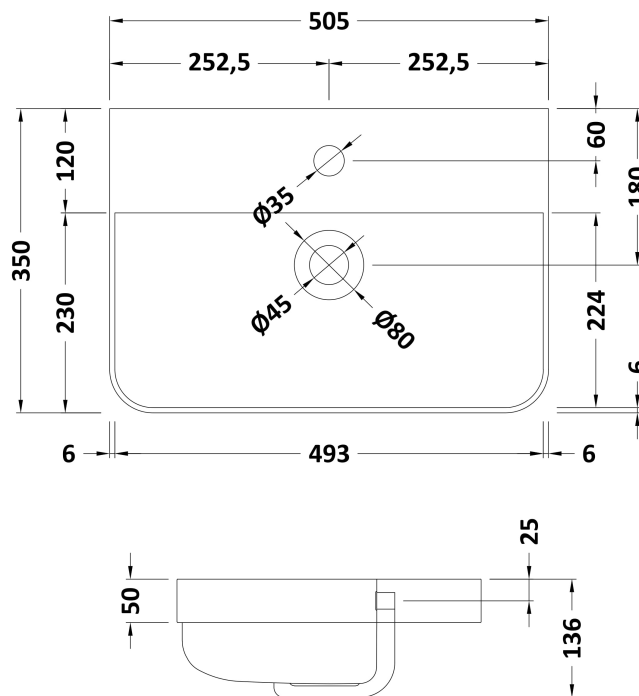

Sales Code: COR403

Description: 500 Wall Hung 2-Door Unit & Basin

Packaging Details

Barcode: 5056211897125

Sales Code: RC0453

Description: 500 Wall Hung 2-Door Unit

Product Dimensions

Height (mm):	539
Width (mm):	479
Depth (mm):	342
Nett Weight (kg):	15.5

Packaging Dimensions

Height (mm):	560
Width (mm):	500
Depth (mm):	340
Gross Weight (kg):	16

Packaging Data

Box Colour:	Brown Cardboard Box - Printed
Box Qty:	1
Label Size:	100 x 50
Label Colour:	Not Applicable
Label Qty:	0

Sales Code: RC003

Description: 500 Thin Edge Basin 1Th (Radius Corners)

Product Dimensions

Height (mm):	135
Width (mm):	505
Depth (mm):	355
Nett Weight (kg):	10

Packaging Dimensions

Height (mm):	415
Width (mm):	540
Depth (mm):	210
Gross Weight (kg):	10.5

Packaging Data

Box Colour:	Brown Cardboard Box - Printed
Box Qty:	1
Label Size:	130 x 95
Label Colour:	Not Applicable
Label Qty:	0

Outer Box Dimensions (If Applicable)

Height (mm):	
Width (mm):	
Depth (mm):	
Gross Weight (kg):	
Barcode:	5056211853398