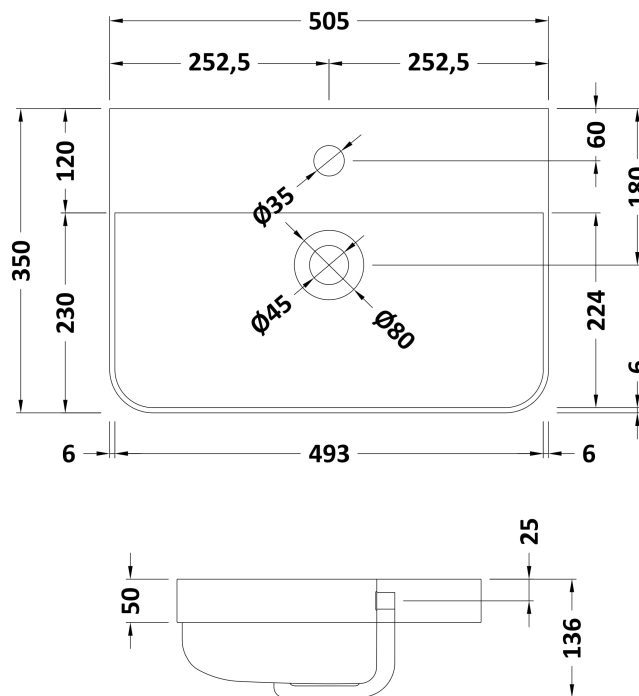

### Product Dimensions

Height (mm):	814
Width (mm):	479
Depth (mm):	342
Nett Weight (kg):	17.5

### Outer Box Dimensions (If Applicable)

Height (mm):	
Width (mm):	
Depth (mm):	
Gross Weight (kg):	
Barcode:	5056211878780

### Product Dimensions

Height (mm):	135
Width (mm):	505
Depth (mm):	355
Nett Weight (kg):	10

### Packaging Dimensions

Height (mm):	415
Width (mm):	540
Depth (mm):	210
Gross Weight (kg):	10.5