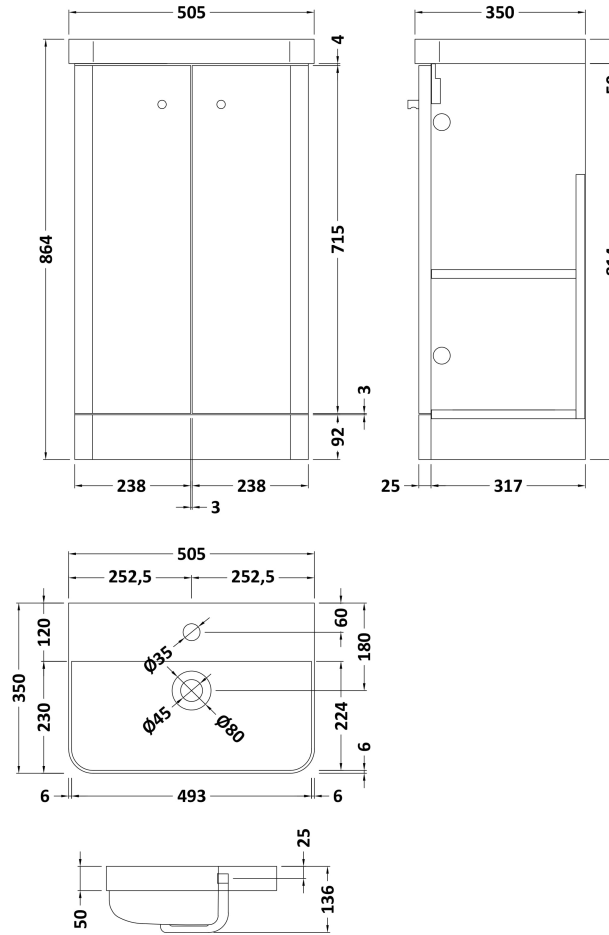

Sales Code: COR404

Description: 500 Floor Standing 2-Door Unit & Basin

Packaging Details

Barcode: 5056211897156