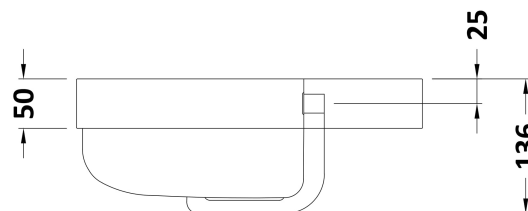

### Product Dimensions

Height (mm):	539
Width (mm):	379
Depth (mm):	342
Nett Weight (kg):	13.5

### Packaging Dimensions

Height (mm):	560
Width (mm):	400
Depth (mm):	340
Gross Weight (kg):	14

### Outer Box Dimensions (If Applicable)

Height (mm):	
Width (mm):	
Depth (mm):	
Gross Weight (kg):	
Barcode:	5056462618425

### Product Dimensions

Height (mm):	135
Width (mm):	405
Depth (mm):	355
Nett Weight (kg):	9.5