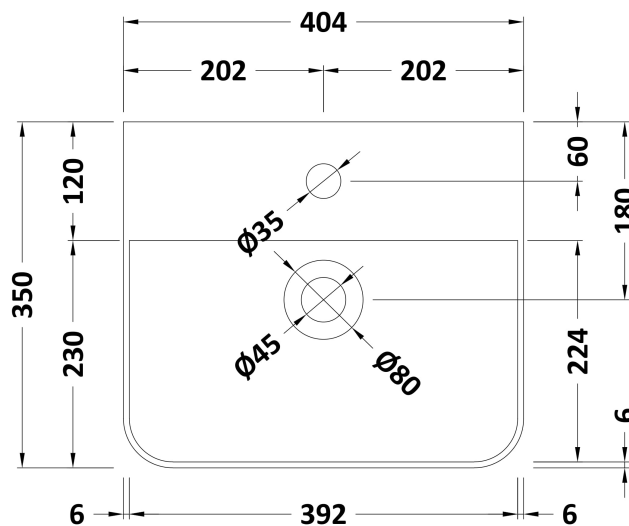

### Product Dimensions

Height (mm):	539
Width (mm):	379
Depth (mm):	342
Nett Weight (kg):	13.5

### Packaging Dimensions

Height (mm):	560
Width (mm):	400
Depth (mm):	340
Gross Weight (kg):	14

### Outer Box Dimensions (If Applicable)

Height (mm):	
Width (mm):	
Depth (mm):	
Gross Weight (kg):	
Barcode:	5056462618425

### Product Dimensions

Height (mm):	135
Width (mm):	405
Depth (mm):	355
Nett Weight (kg):	9.5