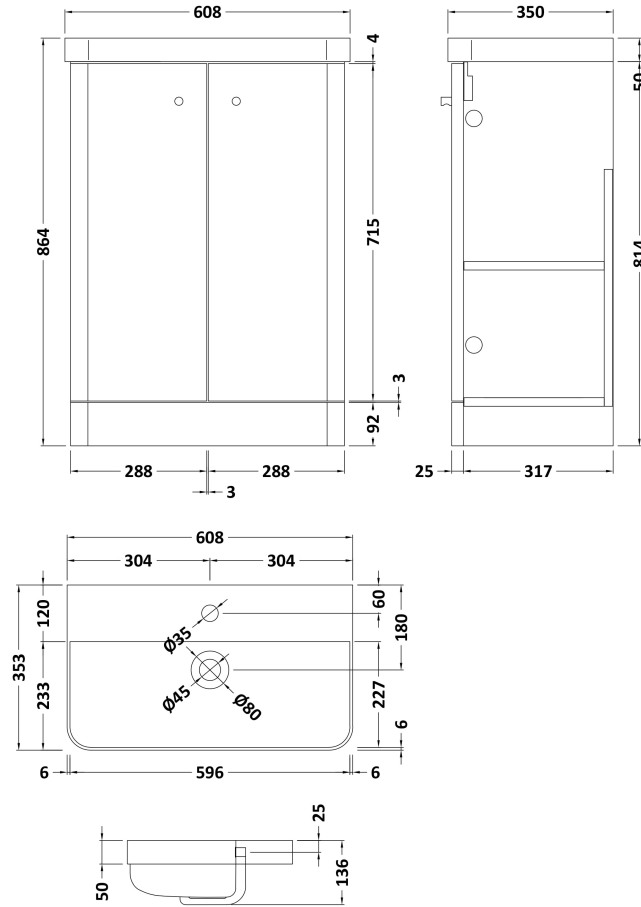

Sales Code: COR806

Description: 600 F/S 2-Door Unit & Basin

Packaging Details

Barcode: 5056462658414

Sales Code: RC0804

Description: 600 Floor Standing 2-Door Unit

Product Dimensions

Height (mm):	814
Width (mm):	579
Depth (mm):	342
Nett Weight (kg):	19.5

Packaging Dimensions

Height (mm):	835
Width (mm):	600
Depth (mm):	340
Gross Weight (kg):	20

Packaging Data

Box Colour:	Brown Cardboard Box - Printed
Box Qty:	1
Label Size:	100 x 50
Label Colour:	Not Applicable
Label Qty:	0

Outer Box Dimensions (If Applicable)

Height (mm):	
Width (mm):	
Depth (mm):	
Gross Weight (kg):	
Barcode:	5056462618500

Product Details

Country of Origin:	China
Fitting Instruction:	No
CE & UKCA:	N/A
FSC Certified Materials:	Yes
Colour:	Satin Green
Construction Method:	Cam & Wood Dowel
Construction Type:	Rigid
Cabinet Finish:	MFC Painted Matt
Fascia Finish:	Mdf Painted Matt
Cabinet Thickness (mm):	16
Fascia Thickness (mm):	25
Drawer Included:	No
Drawer Type:	Not Applicable
No of Shelves:	2
Hinge Type:	95 Degree Clip-On Soft Close
Hinge Included:	Yes
Adjustable Legs:	No
Fixings Included:	Yes
Handle Style:	Modern
Waste Shroud:	No
Handle Included:	Yes
Handle Type:	Knob

Sales Code: RC004

Description: 600 Thin Edge Basin 1Th (Radius Corners)

Product Dimensions

Height (mm):	135
Width (mm):	605
Depth (mm):	355
Nett Weight (kg):	10.5

Packaging Dimensions

Height (mm):	415
Width (mm):	640
Depth (mm):	210
Gross Weight (kg):	11