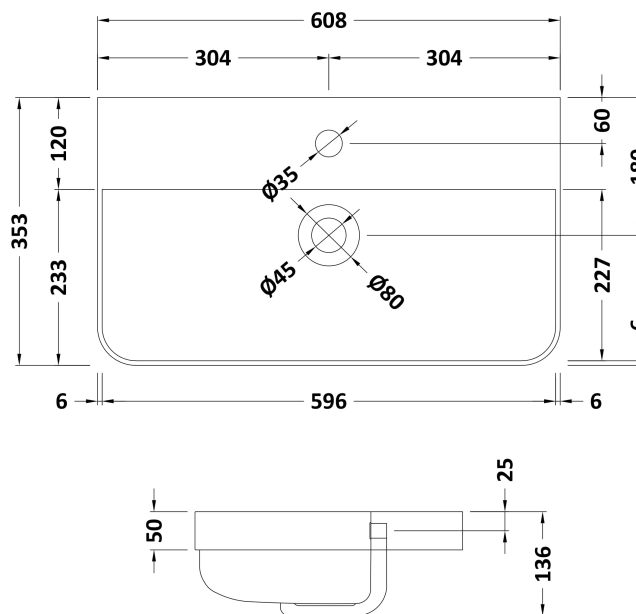

Sales Code: COR806

Description: 600 F/S 2-Door Unit & Basin

Packaging Details

Barcode: 5056462658414

Sales Code: RC0804

Description: 600 Floor Standing 2-Door Unit

Product Dimensions

Height (mm):	814
Width (mm):	579
Depth (mm):	342
Nett Weight (kg):	19.5

Packaging Dimensions

Height (mm):	835
Width (mm):	600
Depth (mm):	340
Gross Weight (kg):	20

Packaging Data

Box Colour:	Brown Cardboard Box - Printed
Box Qty:	1
Label Size:	100 x 50
Label Colour:	Not Applicable
Label Qty:	0

Sales Code: RC004

Description: 600 Thin Edge Basin 1Th (Radius Corners)

Product Dimensions

Height (mm):	135
Width (mm):	605
Depth (mm):	355
Nett Weight (kg):	10.5

Packaging Dimensions

Height (mm):	415
Width (mm):	640
Depth (mm):	210
Gross Weight (kg):	11

Packaging Data

Box Colour:	Brown Cardboard Box - Printed
Box Qty:	1
Label Size:	130 x 95
Label Colour:	Not Applicable
Label Qty:	0

Outer Box Dimensions (If Applicable)

Height (mm):	
Width (mm):	
Depth (mm):	
Gross Weight (kg):	
Barcode:	5056211853404