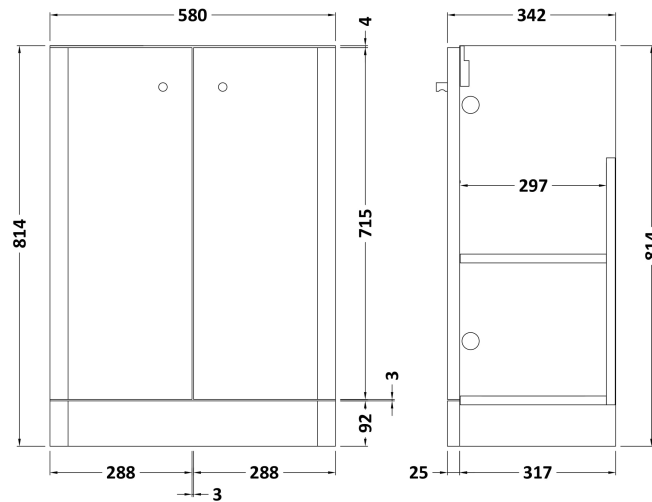

Sales Code: COR806

Description: 600 F/S 2-Door Unit & Basin

Packaging Details

Barcode: 5056462658414

Sales Code: RC0804

Description: 600 Floor Standing 2-Door Unit

Product Dimensions

Height (mm):	814
Width (mm):	579
Depth (mm):	342
Nett Weight (kg):	19.5

Packaging Dimensions

Height (mm):	835
Width (mm):	600
Depth (mm):	340
Gross Weight (kg):	20

Packaging Data

Box Colour:	Brown Cardboard Box - Printed
Box Qty:	1
Label Size:	100 x 50
Label Colour:	Not Applicable
Label Qty:	0

Sales Code: RC004

Description: 600 Thin Edge Basin 1Th (Radius Corners)

Product Dimensions

Height (mm):	135
Width (mm):	605
Depth (mm):	355
Nett Weight (kg):	10.5

Packaging Dimensions

Height (mm):	415
Width (mm):	640
Depth (mm):	210
Gross Weight (kg):	11

Packaging Data

Box Colour:	Brown Cardboard Box - Printed
Box Qty:	1
Label Size:	130 x 95
Label Colour:	Not Applicable
Label Qty:	0

Outer Box Dimensions (If Applicable)

Height (mm):	
Width (mm):	
Depth (mm):	
Gross Weight (kg):	
Barcode:	5056211853404