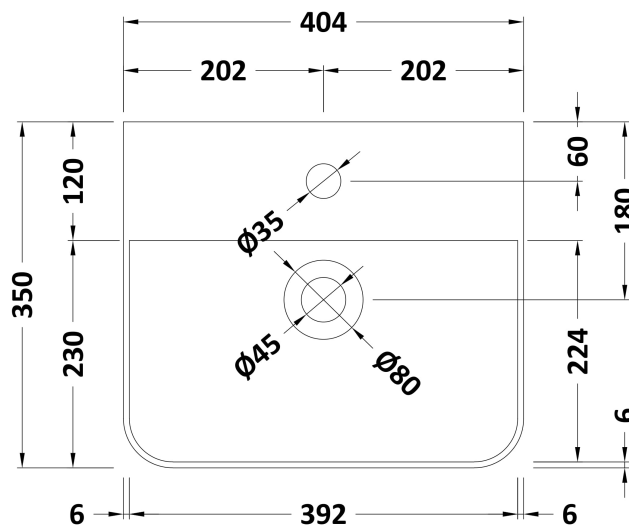

Packaging Dimensions

Height (mm):	560
Width (mm):	400
Depth (mm):	340
Gross Weight (kg):	14

Packaging Data

Box Colour:	Brown Cardboard Box - Printed
Box Qty:	1
Label Size:	100 x 50
Label Colour:	Not Applicable
Label Qty:	0

Outer Box Dimensions (If Applicable)

Height (mm):	
Width (mm):	
Depth (mm):	
Gross Weight (kg):	
Barcode:	5056211883814

Product Details

Country of Origin:	China
Fitting Instruction:	No
CE & UKCA:	N/A
FSC Certified Materials:	Yes
Colour:	Gloss Grey
Construction Method:	Cam & Wood Dowel
Construction Type:	Rigid
Cabinet Finish:	MFC Painted Gloss
Fascia Finish:	Mdf Painted Gloss
Cabinet Thickness (mm):	16
Fascia Thickness (mm):	25
Drawer Included:	No
Drawer Type:	Not Applicable
No of Shelves:	0
Hinge Type:	95 Degree Clip-On Soft Close
Hinge Included:	Yes
Adjustable Legs:	No
Fixings Included:	Yes
Handle Style:	Modern
Waste Shroud:	No
Handle Included:	Yes
Handle Type:	Knob

Sales Code: RC002

Description: 400 Thin Edge Basin 1Th (Radius Corners)

Product Dimensions

Height (mm):	135
Width (mm):	405
Depth (mm):	355
Nett Weight (kg):	9.5

Packaging Dimensions

Height (mm):	415
Width (mm):	440
Depth (mm):	210
Gross Weight (kg):	10

Packaging Data

Box Colour:	Brown Cardboard Box - Printed
Box Qty:	1
Label Size:	130 x 95
Label Colour:	Not Applicable
Label Qty:	0

Outer Box Dimensions (If Applicable)

Height (mm):	
Width (mm):	
Depth (mm):	
Gross Weight (kg):	
Barcode:	5056211853381