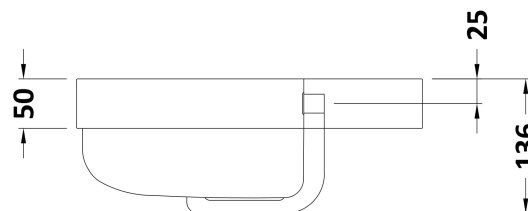

Packaging Dimensions

Height (mm):	560
Width (mm):	400
Depth (mm):	340
Gross Weight (kg):	14

Packaging Data

Box Colour:	Brown Cardboard Box - Printed
Box Qty:	1
Label Size:	100 x 50
Label Colour:	Not Applicable
Label Qty:	0

Outer Box Dimensions (If Applicable)

Height (mm):	
Width (mm):	
Depth (mm):	
Gross Weight (kg):	
Barcode:	5056211883814

Product Details

Country of Origin:	China
Fitting Instruction:	No
CE & UKCA:	N/A
FSC Certified Materials:	Yes
Colour:	Gloss Grey
Construction Method:	Cam & Wood Dowel
Construction Type:	Rigid
Cabinet Finish:	MFC Painted Gloss
Fascia Finish:	Mdf Painted Gloss
Cabinet Thickness (mm):	16
Fascia Thickness (mm):	25
Drawer Included:	No
Drawer Type:	Not Applicable
No of Shelves:	0
Hinge Type:	95 Degree Clip-On Soft Close
Hinge Included:	Yes
Adjustable Legs:	No
Fixings Included:	Yes
Handle Style:	Modern
Waste Shroud:	No
Handle Included:	Yes
Handle Type:	Knob

Sales Code: RC002

Description: 400 Thin Edge Basin 1Th (Radius Corners)

Product Dimensions

Height (mm):	135
Width (mm):	405
Depth (mm):	355
Nett Weight (kg):	9.5

Packaging Dimensions

Height (mm):	415
Width (mm):	440
Depth (mm):	210
Gross Weight (kg):	10

Packaging Data

Box Colour:	Brown Cardboard Box - Printed
Box Qty:	1
Label Size:	130 x 95
Label Colour:	Not Applicable
Label Qty:	0

Outer Box Dimensions (If Applicable)

Height (mm):	
Width (mm):	
Depth (mm):	
Gross Weight (kg):	
Barcode:	5056211853381