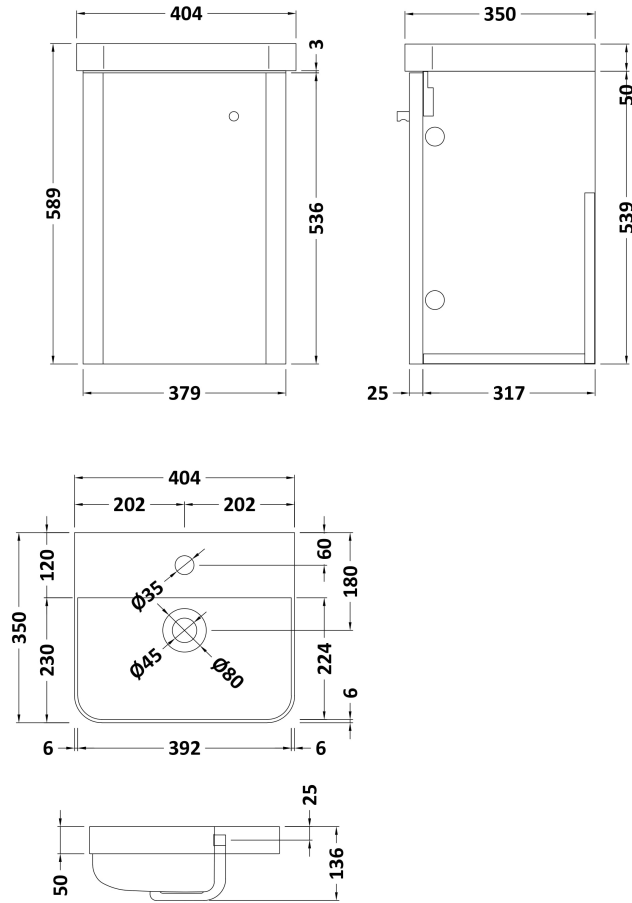

Sales Code: COR901

Description: 400 Wall Hung 1-Door Unit & Basin

Packaging Details

Barcode: 5056211897057

Sales Code: RC0952

Description: 400 Wall Hung 1-Door Unit

Product Dimensions

Height (mm):	539
Width (mm):	379
Depth (mm):	342
Nett Weight (kg):	13.5

Packaging Dimensions

Height (mm):	560
Width (mm):	400
Depth (mm):	340
Gross Weight (kg):	14

Packaging Data

Box Colour:	Brown Cardboard Box - Printed
Box Qty:	1
Label Size:	100 x 50
Label Colour:	Not Applicable
Label Qty:	0

Outer Box Dimensions (If Applicable)

Height (mm):	
Width (mm):	
Depth (mm):	
Gross Weight (kg):	
Barcode:	5056211883814

Product Details

Country of Origin:	China
Fitting Instruction:	No
CE & UKCA:	N/A
FSC Certified Materials:	Yes
Colour:	Gloss Grey
Construction Method:	Cam & Wood Dowel
Construction Type:	Rigid
Cabinet Finish:	MFC Painted Gloss
Fascia Finish:	Mdf Painted Gloss
Cabinet Thickness (mm):	16
Fascia Thickness (mm):	25
Drawer Included:	No
Drawer Type:	Not Applicable
No of Shelves:	0
Hinge Type:	95 Degree Clip-On Soft Close
Hinge Included:	Yes
Adjustable Legs:	No
Fixings Included:	Yes
Handle Style:	Modern
Waste Shroud:	No
Handle Included:	Yes
Handle Type:	Knob

Sales Code: RC002

Description: 400 Thin Edge Basin 1Th (Radius Corners)

Product Dimensions

Height (mm):	135
Width (mm):	405
Depth (mm):	355
Nett Weight (kg):	9.5

Packaging Dimensions

Height (mm):	415
Width (mm):	440
Depth (mm):	210
Gross Weight (kg):	10