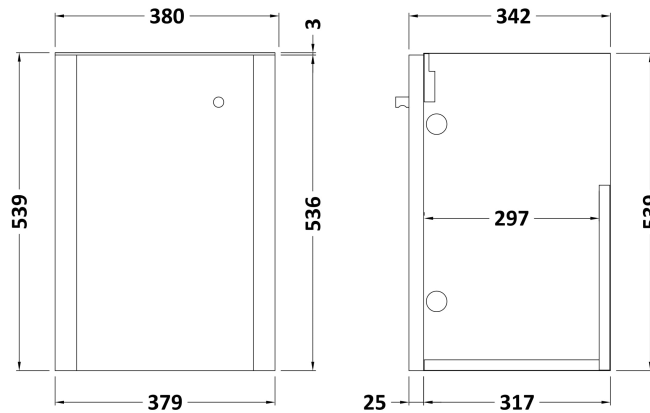

Sales Code: COR901

Description: 400 Wall Hung 1-Door Unit & Basin

Packaging Details

Barcode: 5056211897057

Sales Code: RC0952

Description: 400 Wall Hung 1-Door Unit

Product Dimensions

Height (mm):	539
Width (mm):	379
Depth (mm):	342
Nett Weight (kg):	13.5

Packaging Dimensions

Height (mm):	560
Width (mm):	400
Depth (mm):	340
Gross Weight (kg):	14

Packaging Data

Box Colour:	Brown Cardboard Box - Printed
Box Qty:	1
Label Size:	100 x 50
Label Colour:	Not Applicable
Label Qty:	0

Sales Code: RC002

Description: 400 Thin Edge Basin 1Th (Radius Corners)

Product Dimensions

Height (mm):	135
Width (mm):	405
Depth (mm):	355
Nett Weight (kg):	9.5

Packaging Dimensions

Height (mm):	415
Width (mm):	440
Depth (mm):	210
Gross Weight (kg):	10

Packaging Data

Box Colour:	Brown Cardboard Box - Printed
Box Qty:	1
Label Size:	130 x 95
Label Colour:	Not Applicable
Label Qty:	0

Outer Box Dimensions (If Applicable)

Height (mm):	
Width (mm):	
Depth (mm):	
Gross Weight (kg):	
Barcode:	5056211853381