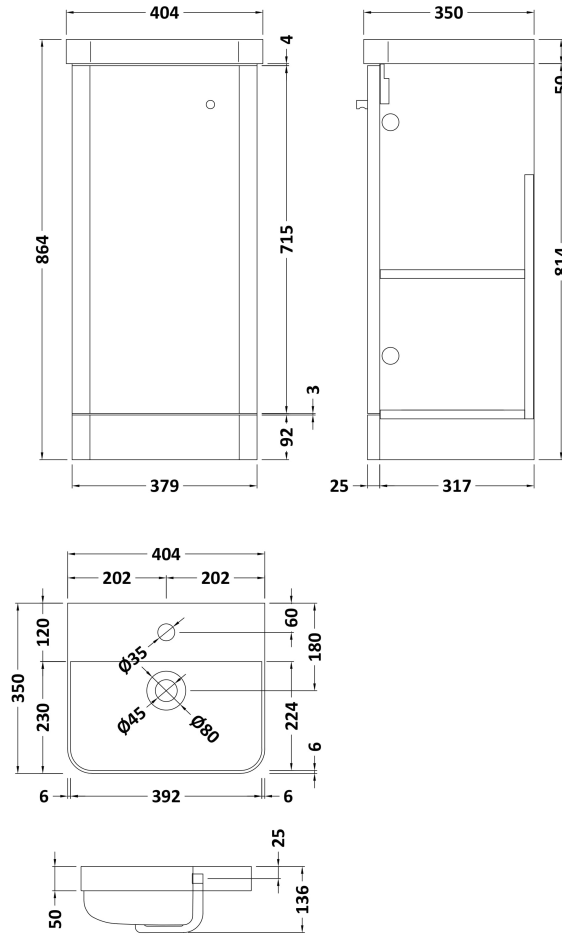

Sales Code: COR902

Description: 400 Floor Standing 1-Door Unit & Basin

Packaging Details

Barcode: 5056211897088

Sales Code: RC0902

Description: 400 Floor Standing 1-Door Unit

Product Dimensions

Height (mm):	814
Width (mm):	379
Depth (mm):	342
Nett Weight (kg):	15.5

Packaging Dimensions

Height (mm):	835
Width (mm):	400
Depth (mm):	340
Gross Weight (kg):	16

Packaging Data

Box Colour:	Brown Cardboard Box - Printed
Box Qty:	1
Label Size:	100 x 50
Label Colour:	Not Applicable
Label Qty:	0

Outer Box Dimensions (If Applicable)

Height (mm):	
Width (mm):	
Depth (mm):	
Gross Weight (kg):	
Barcode:	5056211883807

Product Details

Country of Origin:	China
Fitting Instruction:	No
CE & UKCA:	N/A
FSC Certified Materials:	Yes
Colour:	Gloss Grey
Construction Method:	Cam & Wood Dowel
Construction Type:	Rigid
Cabinet Finish:	MFC Painted Gloss
Fascia Finish:	Mdf Painted Gloss
Cabinet Thickness (mm):	16
Fascia Thickness (mm):	25
Drawer Included:	No
Drawer Type:	Not Applicable
No of Shelves:	2
Hinge Type:	95 Degree Clip-On Soft Close
Hinge Included:	Yes
Adjustable Legs:	No
Fixings Included:	Yes
Handle Style:	Modern
Waste Shroud:	No
Handle Included:	Yes
Handle Type:	Knob

Sales Code: RC002

Description: 400 Thin Edge Basin 1Th (Radius Corners)

Product Dimensions

Height (mm):	135
Width (mm):	405
Depth (mm):	355
Nett Weight (kg):	9.5

Packaging Dimensions

Height (mm):	415
Width (mm):	440
Depth (mm):	210
Gross Weight (kg):	10