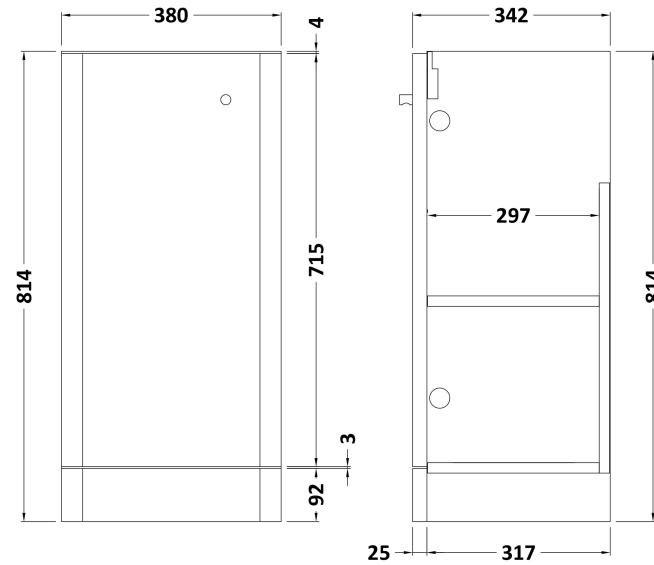

Sales Code: COR902

Description: 400 Floor Standing 1-Door Unit & Basin

Packaging Details

Barcode: 5056211897088

Sales Code: RC0902

Description: 400 Floor Standing 1-Door Unit

Product Dimensions

Height (mm):	814
Width (mm):	379
Depth (mm):	342
Nett Weight (kg):	15.5

Packaging Dimensions

Height (mm):	835
Width (mm):	400
Depth (mm):	340
Gross Weight (kg):	16

Packaging Data

Box Colour:	Brown Cardboard Box - Printed
Box Qty:	1
Label Size:	100 x 50
Label Colour:	Not Applicable
Label Qty:	0

Sales Code: RC002

Description: 400 Thin Edge Basin 1Th (Radius Corners)

Product Dimensions

Height (mm):	135
Width (mm):	405
Depth (mm):	355
Nett Weight (kg):	9.5

Packaging Dimensions

Height (mm):	415
Width (mm):	440
Depth (mm):	210
Gross Weight (kg):	10

Packaging Data

Box Colour:	Brown Cardboard Box - Printed
Box Qty:	1
Label Size:	130 x 95
Label Colour:	Not Applicable
Label Qty:	0

Outer Box Dimensions (If Applicable)

Height (mm):	
Width (mm):	
Depth (mm):	
Gross Weight (kg):	
Barcode:	5056211853381