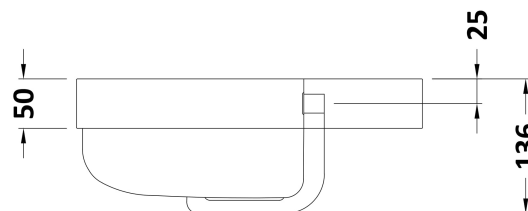

Packaging Dimensions

Height (mm):	835
Width (mm):	400
Depth (mm):	340
Gross Weight (kg):	16

Packaging Data

Box Colour:	Brown Cardboard Box - Printed
Box Qty:	1
Label Size:	100 x 50
Label Colour:	Not Applicable
Label Qty:	0

Outer Box Dimensions (If Applicable)

Height (mm):	
Width (mm):	
Depth (mm):	
Gross Weight (kg):	
Barcode:	5056211883807

Product Details

Country of Origin:	China
Fitting Instruction:	No
CE & UKCA:	N/A
FSC Certified Materials:	Yes
Colour:	Gloss Grey
Construction Method:	Cam & Wood Dowel
Construction Type:	Rigid
Cabinet Finish:	MFC Painted Gloss
Fascia Finish:	Mdf Painted Gloss
Cabinet Thickness (mm):	16
Fascia Thickness (mm):	25
Drawer Included:	No
Drawer Type:	Not Applicable
No of Shelves:	2
Hinge Type:	95 Degree Clip-On Soft Close
Hinge Included:	Yes
Adjustable Legs:	No
Fixings Included:	Yes
Handle Style:	Modern
Waste Shroud:	No
Handle Included:	Yes
Handle Type:	Knob

Sales Code: RC002

Description: 400 Thin Edge Basin 1Th (Radius Corners)

Product Dimensions

Height (mm):	135
Width (mm):	405
Depth (mm):	355
Nett Weight (kg):	9.5

Packaging Dimensions

Height (mm):	415
Width (mm):	440
Depth (mm):	210
Gross Weight (kg):	10

Packaging Data

Box Colour:	Brown Cardboard Box - Printed
Box Qty:	1
Label Size:	130 x 95
Label Colour:	Not Applicable
Label Qty:	0

Outer Box Dimensions (If Applicable)

Height (mm):	
Width (mm):	
Depth (mm):	
Gross Weight (kg):	
Barcode:	5056211853381