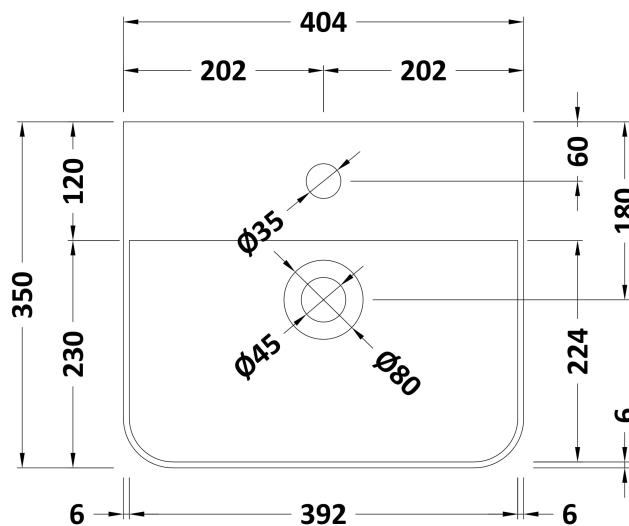

Sales Code: COR902

Description: 400 Floor Standing 1-Door Unit & Basin

Packaging Details

Barcode: 5056211897088

Sales Code: RC0902

Description: 400 Floor Standing 1-Door Unit

Product Dimensions

Height (mm):	814
Width (mm):	379
Depth (mm):	342
Nett Weight (kg):	15.5

Packaging Dimensions

Height (mm):	835
Width (mm):	400
Depth (mm):	340
Gross Weight (kg):	16

Packaging Data

Box Colour:	Brown Cardboard Box - Printed
Box Qty:	1
Label Size:	100 x 50
Label Colour:	Not Applicable
Label Qty:	0

Sales Code: RC002

Description: 400 Thin Edge Basin 1Th (Radius Corners)

Product Dimensions

Height (mm):	135
Width (mm):	405
Depth (mm):	355
Nett Weight (kg):	9.5

Packaging Dimensions

Height (mm):	415
Width (mm):	440
Depth (mm):	210
Gross Weight (kg):	10

Packaging Data

Box Colour:	Brown Cardboard Box - Printed
Box Qty:	1
Label Size:	130 x 95
Label Colour:	Not Applicable
Label Qty:	0

Outer Box Dimensions (If Applicable)

Height (mm):	
Width (mm):	
Depth (mm):	
Gross Weight (kg):	
Barcode:	5056211853381