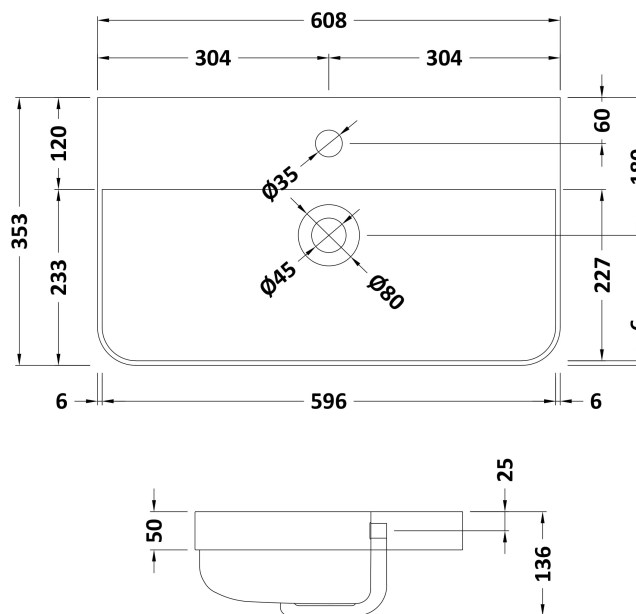

Sales Code: RC0904

Description: 600 Floor Standing 2-Door Unit

Product Dimensions

Height (mm):	814
Width (mm):	579
Depth (mm):	342
Nett Weight (kg):	19.5

Packaging Dimensions

Height (mm):	835
Width (mm):	600
Depth (mm):	340
Gross Weight (kg):	20

Packaging Data

Box Colour:	Brown Cardboard Box - Printed
Box Qty:	1
Label Size:	100 x 50
Label Colour:	Not Applicable
Label Qty:	0

Outer Box Dimensions (If Applicable)

Height (mm):	
Width (mm):	
Depth (mm):	
Gross Weight (kg):	
Barcode:	5056211883845

Sales Code: RC004

Description: 600 Thin Edge Basin 1Th (Radius Corners)

Product Dimensions

Height (mm):	135
Width (mm):	605
Depth (mm):	355
Nett Weight (kg):	10.5

Packaging Dimensions

Height (mm):	415
Width (mm):	640
Depth (mm):	210
Gross Weight (kg):	11

Packaging Data

Box Colour:	Brown Cardboard Box - Printed
Box Qty:	1
Label Size:	130 x 95
Label Colour:	Not Applicable
Label Qty:	0

Outer Box Dimensions (If Applicable)

Height (mm):	
Width (mm):	
Depth (mm):	
Gross Weight (kg):	
Barcode:	5056211853404