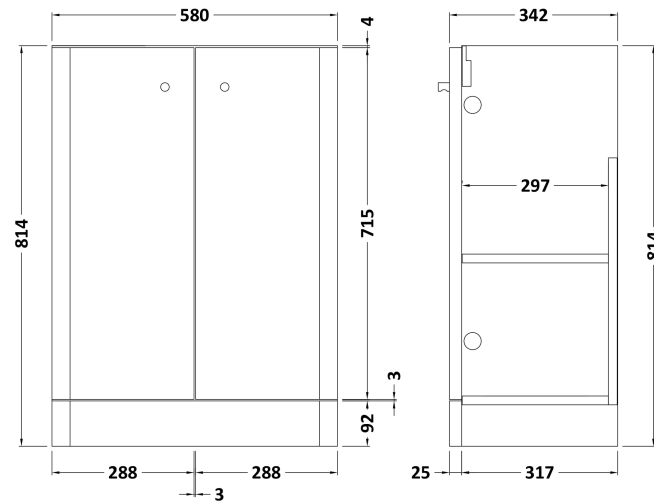

Sales Code: RC0904

Description: 600 Floor Standing 2-Door Unit

Product Dimensions

Height (mm):	814
Width (mm):	579
Depth (mm):	342
Nett Weight (kg):	19.5

Packaging Dimensions

Height (mm):	835
Width (mm):	600
Depth (mm):	340
Gross Weight (kg):	20

Packaging Data

Box Colour:	Brown Cardboard Box - Printed
Box Qty:	1
Label Size:	100 x 50
Label Colour:	Not Applicable
Label Qty:	0

Outer Box Dimensions (If Applicable)

Height (mm):	
Width (mm):	
Depth (mm):	
Gross Weight (kg):	
Barcode:	5056211883845

Sales Code: RC004

Description: 600 Thin Edge Basin 1Th (Radius Corners)

Product Dimensions

Height (mm):	135
Width (mm):	605
Depth (mm):	355
Nett Weight (kg):	10.5

Packaging Dimensions

Height (mm):	415
Width (mm):	640
Depth (mm):	210
Gross Weight (kg):	11

Packaging Data

Box Colour:	Brown Cardboard Box - Printed
Box Qty:	1
Label Size:	130 x 95
Label Colour:	Not Applicable
Label Qty:	0

Outer Box Dimensions (If Applicable)

Height (mm):	
Width (mm):	
Depth (mm):	
Gross Weight (kg):	
Barcode:	5056211853404