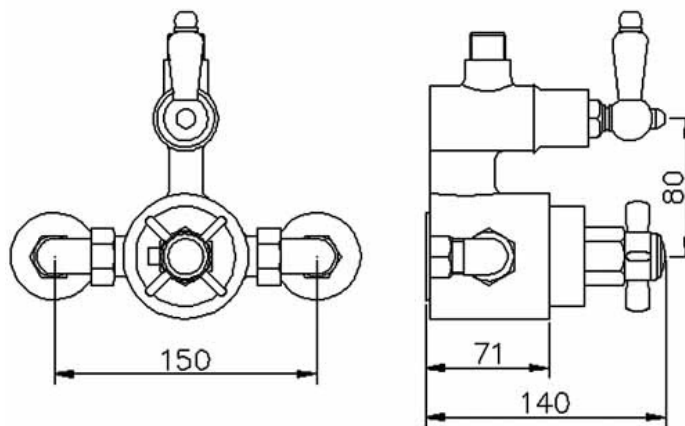

Sales Code: CP148

Description: Trad Twin Exp Valve And Rigid Riser Kit

**Product Dimensions**

Length (mm):	
Width (mm):	
Height (mm):	
Depth (mm):	
Nett Weight (kg):	0.55

**Packaging Dimensions**

Length (mm):	550
Width (mm):	550
Height (mm):	550
Gross Weight (kg):	0.55

**Packaging Data**

Box Colour:	
Box Qty:	0
Label Size:	0 x 0
Label Colour:	
Label Qty:	0

**Outer Box Dimensions (If Applicable)**

Length (mm):	
Width (mm):	
Height (mm):	
Depth (mm):	
Gross Weight (kg):	
Barcode:	5055369037179

**Product Details**

Country of Origin:	
Fitting Instruction:	Yes
Product Material:	
Mount Type:	
Outlet Elbow Supplied:	
Easy Clean:	
Head Included:	
Handset Included:	
Body Jets Included:	
No of Body Jets:	
Operating Pressure (bar):	
Valve/Cartridge Type:	
Flow Rates (L/min):	0.1 bar:      0.5 bar:      1 bar:      2 bar:      3 bar:
TMV2 Approved:	Approval No:
TMV3 Approved:	Approval No:
WRAS Approved:	Approval No:
Head Function:	
Handset Function:	
Body Jet Info:	
Pipe Size:	
Pipe Centres:	
Colour/Finish:	
Hose Included:	
No. of Outlets:	