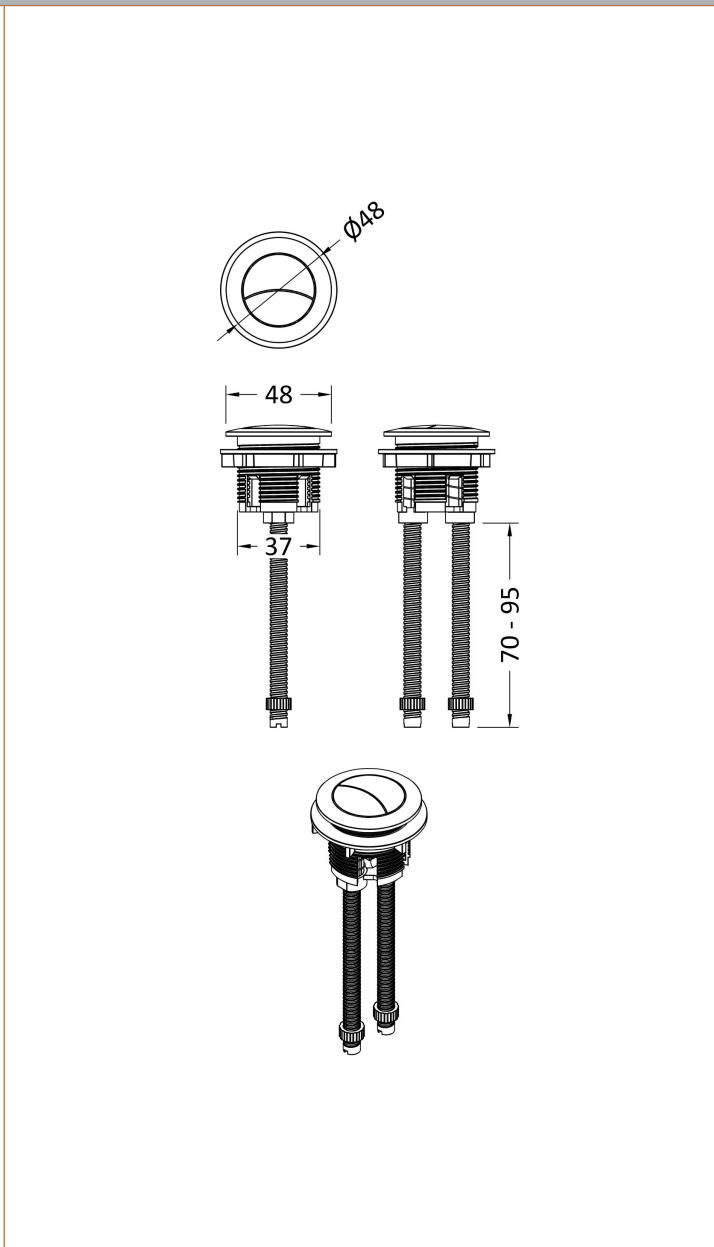

Sales Code: CPB101

Description: Cistern Push Button White

Product Dimensions

Length (mm):	
Width (mm):	48
Height (mm):	160
Depth (mm):	48
Nett Weight (kg):	0.2

Packaging Dimensions

Height (mm):	50
Width (mm):	155
Depth (mm):	80
Gross Weight (kg):	0.2

Packaging Data

Box Colour:	
Box Qty:	
Label Size:	x
Label Colour:	
Label Qty:	

Outer Box Dimensions (If Applicable)

Height (mm):	
Width (mm):	
Length (mm):	
Depth (mm):	
Gross Weight (kg):	
Barcode:	5056678435434

Product Details

Country of Origin:	China
Fitting Instruction:	No
CE & UKCA:	
Product Material:	
Heating Element Wattage:	
Colour/Finish:	White
Product Diameter:	48 mm
Connection Size:	