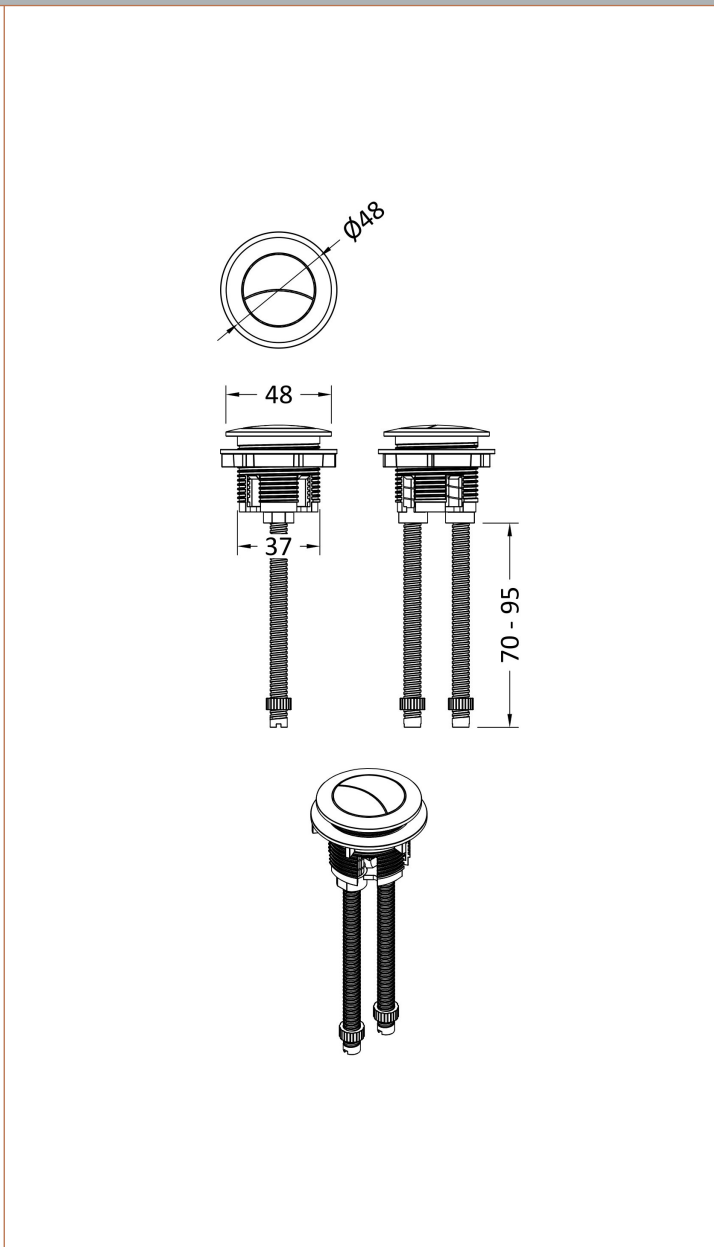

**Sales Code:** CPB401

**Description:** Cistern Push Button Black

Product Dimensions	
Length (mm):	
Width (mm):	48
Height (mm):	160
Depth (mm):	48
Nett Weight (kg):	0.2
Packaging Dimensions	
Height (mm):	50
Width (mm):	155
Depth (mm):	80
Gross Weight (kg):	0.2
Packaging Data	
Box Colour:	
Box Qty:	
Label Size:	x
Label Colour:	
Label Qty:	
Outer Box Dimensions (If Applicable)	
Height (mm):	
Width (mm):	
Length (mm):	
Depth (mm):	
Gross Weight (kg):	
Barcode:	5056678435441
Product Details	
Country of Origin:	China
Fitting Instruction:	No
CE & UKCA:	
Product Material:	
Heating Element Wattage:	
Colour/Finish:	Black
Product Diameter:	48 mm
Connection Size:	