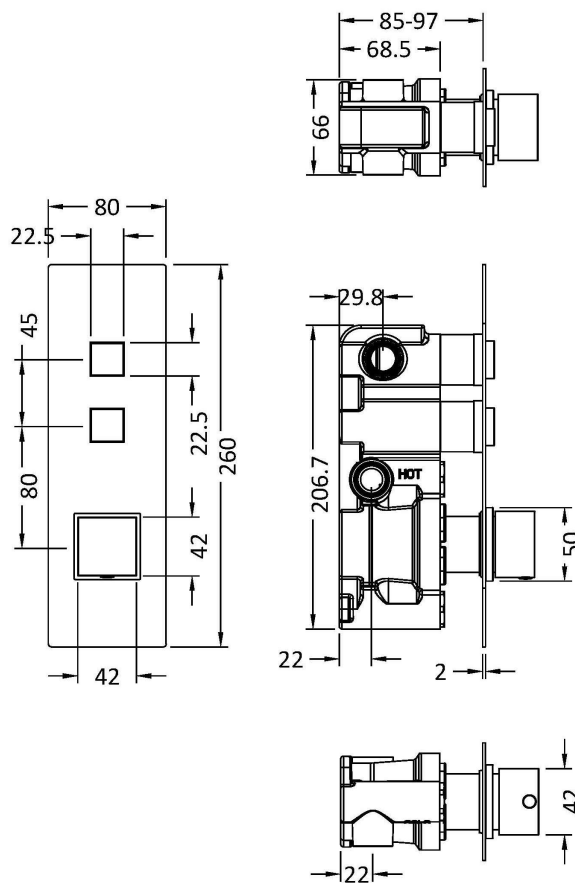

Sales Code: CPB7311

Description: Square Push Button Valve 2 Outlet

Product Dimensions

Length (mm):	
Width (mm):	80
Height (mm):	260
Depth (mm):	135
Nett Weight (kg):	2.3

Packaging Dimensions

Length (mm):	318
Width (mm):	242
Height (mm):	124
Gross Weight (kg):	2.4

Packaging Data

Box Colour:	White Cardboard Box
Box Qty:	1
Label Size:	100 x 50
Label Colour:	White Label
Label Qty:	1

Outer Box Dimensions (If Applicable)

Length (mm):	
Width (mm):	242
Height (mm):	124
Depth (mm):	318
Gross Weight (kg):	
Barcode:	5056211880820

Product Details

Country of Origin:	United Kingdom
Fitting Instruction:	No
Product Material:	Brass/ABS
Mount Type:	Recessed
Outlet Elbow Supplied:	No
Easy Clean:	Not Applicable
Head Included:	No
Handset Included:	No
Body Jets Included:	No
No of Body Jets:	Not Applicable
Operating Pressure (bar):	2
Valve/Cartridge Type:	Push Button
Flow Rates (L/min):	0.1 bar: N/A 0.5 bar: N/A 1 bar: N/A 2 bar: 19.7 3 bar: 24.9
TMV2 Approved:	No Approval No: N/A
TMV3 Approved:	No Approval No: N/A
WRAS Approved:	No Approval No: N/A
Head Function:	Not Applicable
Handset Function:	Not Applicable
Body Jet Info:	Not Applicable
Pipe Size:	15 mm
Pipe Centres:	N/A
Colour/Finish:	Chrome
Hose Included:	Not Applicable
No. of Outlets:	2