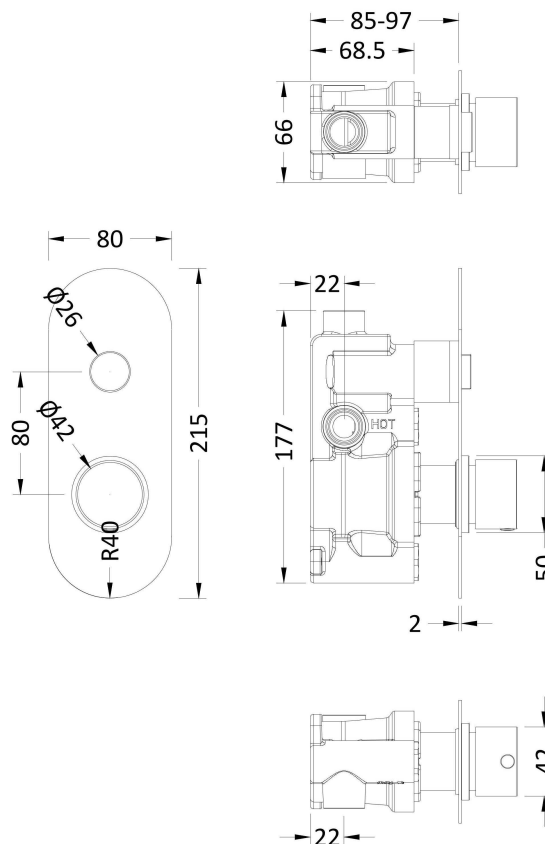

### Product Dimensions

Length (mm):	
Width (mm):	80
Height (mm):	215
Depth (mm):	135
Nett Weight (kg):	2.2

### Packaging Dimensions

Length (mm):	275
Width (mm):	242
Height (mm):	
Gross Weight (kg):	2.3

### Packaging Data

Box Colour:	White Cardboard Box
Box Qty:	1
Label Size:	100 x 50
Label Colour:	White Label
Label Qty:	1

### Outer Box Dimensions (If Applicable)

Length (mm):	
Width (mm):	242
Height (mm):	124
Depth (mm):	275
Gross Weight (kg):	
Barcode:	5056211880844