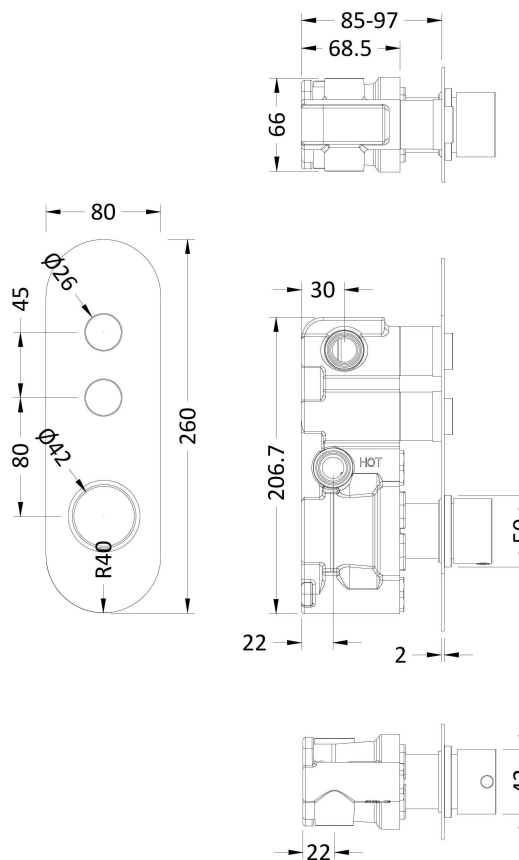

Sales Code: CPB8311

Description: Round Push Button Valve 2 Outlet

Product Dimensions

Length (mm):	
Width (mm):	80
Height (mm):	261
Depth (mm):	135
Nett Weight (kg):	2.3

Packaging Dimensions

Length (mm):	318
Width (mm):	242
Height (mm):	
Gross Weight (kg):	2.4

Packaging Data

Box Colour:	White Cardboard Box
Box Qty:	1
Label Size:	100 x 50
Label Colour:	White Label
Label Qty:	1

Outer Box Dimensions (If Applicable)

Length (mm):	
Width (mm):	242
Height (mm):	124
Depth (mm):	318
Gross Weight (kg):	
Barcode:	5056211880851

Product Details

Country of Origin:	United Kingdom
Fitting Instruction:	No
Product Material:	Brass/ABS
Mount Type:	Recessed
Outlet Elbow Supplied:	No
Easy Clean:	Not Applicable
Head Included:	No
Handset Included:	No
Body Jets Included:	No
No of Body Jets:	Not Applicable
Operating Pressure (bar):	2
Valve/Cartridge Type:	Push Button
Flow Rates (L/min):	0.1 bar: N/A 0.5 bar: N/A 1 bar: N/A 2 bar: 19.7 3 bar: 24.9
TMV2 Approved:	No Approval No: N/A
TMV3 Approved:	No Approval No: N/A
WRAS Approved:	No Approval No: N/A
Head Function:	Not Applicable
Handset Function:	Not Applicable
Body Jet Info:	Not Applicable
Pipe Size:	15 mm (1/2" Bsp)
Pipe Centres:	N/A
Colour/Finish:	Chrome
Hose Included:	Not Applicable
No. of Outlets:	2