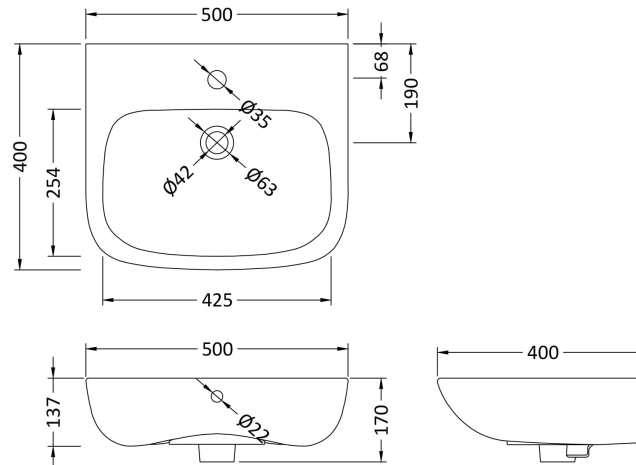

### Product Dimensions

Height (mm):	700
Width (mm):	150
Depth (mm):	140
Nett Weight (kg):	9.7

### Packaging Dimensions

Height (mm):	245
Width (mm):	230
Depth (mm):	715
Gross Weight (kg):	9.7

### Outer Box Dimensions (If Applicable)

Height (mm):	
Width (mm):	
Depth (mm):	
Gross Weight (kg):	
Barcode:	5055369063246

Sales Code: NCB522

Description: 500mm Basin 1Th

**Product Dimensions**

Height (mm):	170
Width (mm):	500
Depth (mm):	400
Nett Weight (kg):	13

**Packaging Dimensions**

Height (mm):	190
Width (mm):	510
Depth (mm):	420
Gross Weight (kg):	13.2