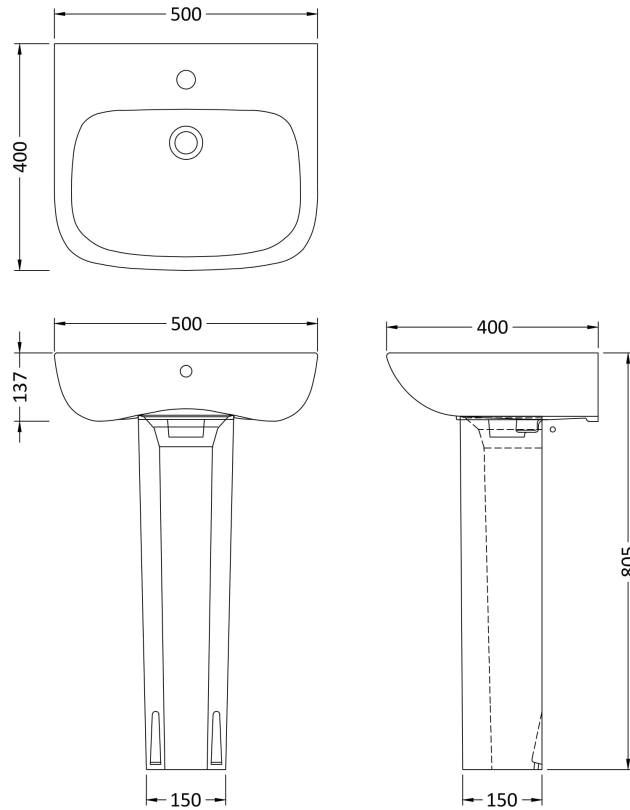

Sales Code: Cpc022

Description: Ambrose 500mm Basin & Pedestal

Packaging Details

Barcode: 5055275867570