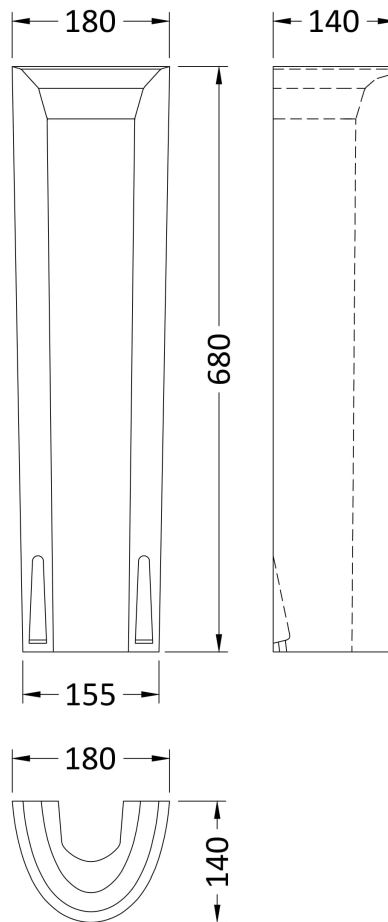

Sales Code: Cpc022

Description: Ambrose 500mm Basin & Pedestal

### Product Dimensions

Height (mm):	700
Width (mm):	150
Depth (mm):	140
Nett Weight (kg):	9.7

### Packaging Dimensions

Height (mm):	245
Width (mm):	230
Depth (mm):	715
Gross Weight (kg):	9.7

### Outer Box Dimensions (If Applicable)

Height (mm):	
Width (mm):	
Depth (mm):	
Gross Weight (kg):	
Barcode:	5055369063246