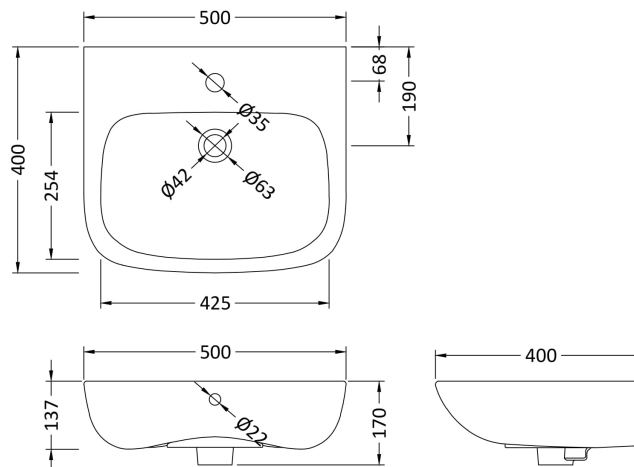

Sales Code: Cpc024

Description: Ambrose 500mm Basin & Semi Pedestal

Packaging Details

Barcode: 5055275867556

Sales Code: NCB522

Description: 500mm Basin 1Th

Product Dimensions

Height (mm):	170
Width (mm):	500
Depth (mm):	400
Nett Weight (kg):	13

Packaging Dimensions

Height (mm):	190
Width (mm):	510
Depth (mm):	420
Gross Weight (kg):	13.2

Packaging Data

Box Colour:	Brown Cardboard Box - Printed
Box Qty:	1
Label Size:	100 x 50
Label Colour:	White Label
Label Qty:	2

Outer Box Dimensions (If Applicable)

Height (mm):	
Width (mm):	
Depth (mm):	
Gross Weight (kg):	
Barcode:	5055369063222

Product Details

Country of Origin:	Turkey
Fitting Instruction:	No
Certification: CE & UKCA:	Yes WRAS: N/A WRAS No: N/A
Product Material:	Vitreous China
Fixing Supplied:	No

Sales Code: NCU807

Description: Semi Pedestal

Product Dimensions

Height (mm):	280
Width (mm):	190
Depth (mm):	280
Nett Weight (kg):	6.4

Packaging Dimensions

Height (mm):	300
Width (mm):	210
Depth (mm):	295
Gross Weight (kg):	6.6