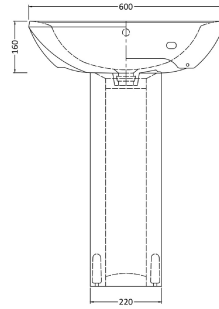

Sales Code: Css002

Description: Asselby 600mm Basin & Pedestal

Packaging Details

Barcode: 5055275814048

Sales Code: NCA205

Description: Asselby 600mm Medium Basin 1Th

Product Dimensions

Height (mm):	198
Width (mm):	600
Depth (mm):	430
Nett Weight (kg):	16.9

Packaging Dimensions

Height (mm):	210
Width (mm):	630
Depth (mm):	480
Gross Weight (kg):	17.1

Packaging Data

Box Colour:	Brown Cardboard Box - Printed
Box Qty:	1
Label Size:	100 x 50
Label Colour:	Not Applicable
Label Qty:	0

Outer Box Dimensions (If Applicable)

Height (mm):	
Width (mm):	
Depth (mm):	
Gross Weight (kg):	
Barcode:	5055369026234

Product Details

Country of Origin:	China
Fitting Instruction:	No
Certification: CE & UKCA:	Yes WRAS: N/A WRAS No: N/A
Product Material:	Vitreous China
Fixing Supplied:	No

Sales Code: NCA203

Description: Asselby Pedestal

Product Dimensions

Height (mm):	660
Width (mm):	220
Depth (mm):	170
Nett Weight (kg):	12.4

Packaging Dimensions

Height (mm):	175
Width (mm):	670
Depth (mm):	225
Gross Weight (kg):	12.6