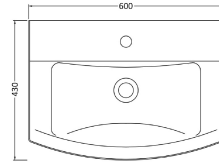

Sales Code: Css002

Description: Asselby 600mm Basin & Pedestal

Packaging Details

Barcode: 5055275814048

Sales Code: NCA205

Description: Asselby 600mm Medium Basin 1Th

Product Dimensions

Height (mm):	198
Width (mm):	600
Depth (mm):	430
Nett Weight (kg):	16.9

Packaging Dimensions

Height (mm):	210
Width (mm):	630
Depth (mm):	480
Gross Weight (kg):	17.1

Packaging Data

Box Colour:	Brown Cardboard Box - Printed
Box Qty:	1
Label Size:	100 x 50
Label Colour:	Not Applicable
Label Qty:	0

Outer Box Dimensions (If Applicable)

Height (mm):	
Width (mm):	
Depth (mm):	
Gross Weight (kg):	
Barcode:	5055369026234

Product Details

Country of Origin:	China
Fitting Instruction:	No
Certification: CE & UKCA:	Yes WRAS: N/A WRAS No: N/A
Product Material:	Vitreous China
Fixing Supplied:	No

Sales Code: NCA203

Description: Asselby Pedestal

Product Dimensions

Height (mm):	660
Width (mm):	220
Depth (mm):	170
Nett Weight (kg):	12.4

Packaging Dimensions

Height (mm):	175
Width (mm):	670
Depth (mm):	225
Gross Weight (kg):	12.6