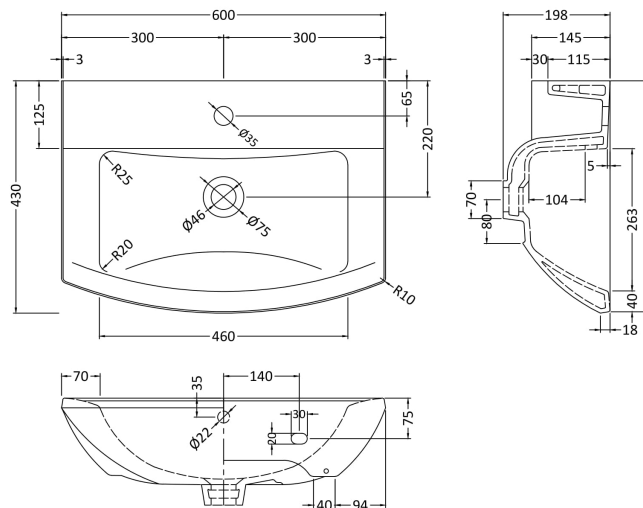

Sales Code: Css002

Description: Asselby 600mm Basin & Pedestal

Packaging Details

Barcode: 5055275814048

Sales Code: NCA205

Description: Asselby 600mm Medium Basin 1Th

Product Dimensions

Height (mm):	198
Width (mm):	600
Depth (mm):	430
Nett Weight (kg):	16.9

Packaging Dimensions

Height (mm):	210
Width (mm):	630
Depth (mm):	480
Gross Weight (kg):	17.1

Packaging Data

Box Colour:	Brown Cardboard Box - Printed
Box Qty:	1
Label Size:	100 x 50
Label Colour:	Not Applicable
Label Qty:	0

Outer Box Dimensions (If Applicable)

Height (mm):	
Width (mm):	
Depth (mm):	
Gross Weight (kg):	
Barcode:	5055369026234

Product Details

Country of Origin:	China
Fitting Instruction:	No
Certification: CE & UKCA:	Yes WRAS: N/A WRAS No: N/A
Product Material:	Vitreous China
Fixing Supplied:	No

Sales Code: NCA203

Description: Asselby Pedestal

Product Dimensions

Height (mm):	660
Width (mm):	220
Depth (mm):	170
Nett Weight (kg):	12.4

Packaging Dimensions

Height (mm):	175
Width (mm):	670
Depth (mm):	225
Gross Weight (kg):	12.6