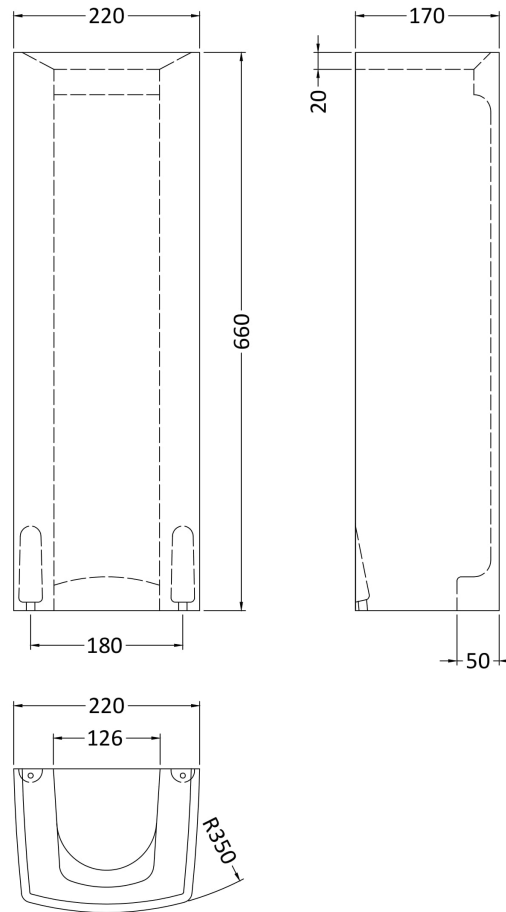

Sales Code: Css002

Description: Asselby 600mm Basin & Pedestal

Packaging Details

Barcode: 5055275814048

Sales Code: NCA205

Description: Asselby 600mm Medium Basin 1Th

Product Dimensions

Height (mm):	198
Width (mm):	600
Depth (mm):	430
Nett Weight (kg):	16.9

Packaging Dimensions

Height (mm):	210
Width (mm):	630
Depth (mm):	480
Gross Weight (kg):	17.1

Packaging Data

Box Colour:	Brown Cardboard Box - Printed
Box Qty:	1
Label Size:	100 x 50
Label Colour:	Not Applicable
Label Qty:	0

Outer Box Dimensions (If Applicable)

Height (mm):	
Width (mm):	
Depth (mm):	
Gross Weight (kg):	
Barcode:	5055369026234

Product Details

Country of Origin:	China
Fitting Instruction:	No
Certification: CE & UKCA:	Yes WRAS: N/A WRAS No: N/A
Product Material:	Vitreous China
Fixing Supplied:	No

Sales Code: NCA203

Description: Asselby Pedestal

Product Dimensions

Height (mm):	660
Width (mm):	220
Depth (mm):	170
Nett Weight (kg):	12.4

Packaging Dimensions

Height (mm):	175
Width (mm):	670
Depth (mm):	225
Gross Weight (kg):	12.6