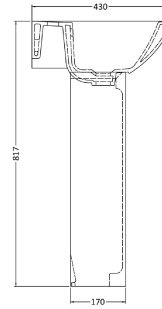

Sales Code: Css002

Description: Asselby 600mm Basin & Pedestal

Packaging Details

Barcode: 5055275814048

Sales Code: NCA205

Description: Asselby 600mm Medium Basin 1Th

Product Dimensions

Height (mm):	198
Width (mm):	600
Depth (mm):	430
Nett Weight (kg):	16.9

Packaging Dimensions

Height (mm):	210
Width (mm):	630
Depth (mm):	480
Gross Weight (kg):	17.1

Packaging Data

Box Colour:	Brown Cardboard Box - Printed
Box Qty:	1
Label Size:	100 x 50
Label Colour:	Not Applicable
Label Qty:	0

Outer Box Dimensions (If Applicable)

Height (mm):	
Width (mm):	
Depth (mm):	
Gross Weight (kg):	
Barcode:	5055369026234

Product Details

Country of Origin:	China
Fitting Instruction:	No
Certification: CE & UKCA:	Yes WRAS: N/A WRAS No: N/A
Product Material:	Vitreous China
Fixing Supplied:	No

Sales Code: NCA203

Description: Asselby Pedestal

Product Dimensions

Height (mm):	660
Width (mm):	220
Depth (mm):	170
Nett Weight (kg):	12.4

Packaging Dimensions

Height (mm):	175
Width (mm):	670
Depth (mm):	225
Gross Weight (kg):	12.6