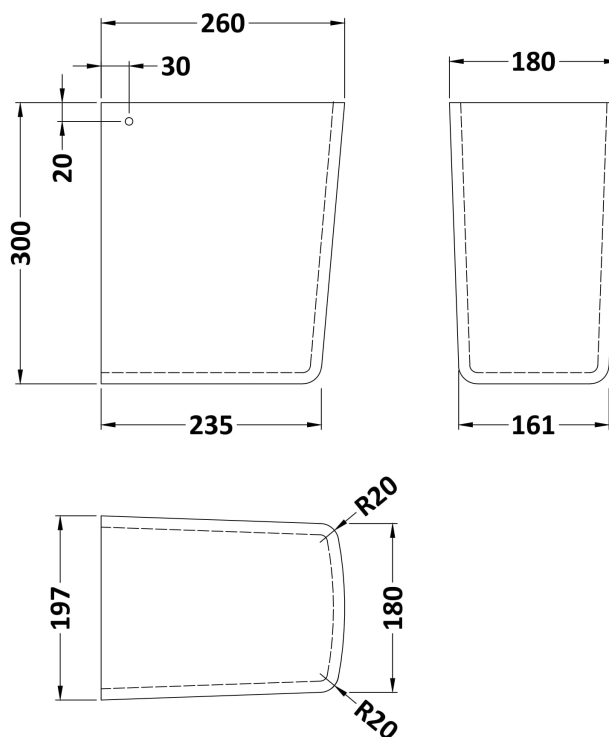

### Product Dimensions

Height (mm):	198
Width (mm):	500
Depth (mm):	375
Nett Weight (kg):	12.8

### Packaging Dimensions

Height (mm):	205
Width (mm):	510
Depth (mm):	390
Gross Weight (kg):	13

### Outer Box Dimensions (If Applicable)

Height (mm):	
Width (mm):	
Depth (mm):	
Gross Weight (kg):	
Barcode:	5055369026227

**Product Dimensions**

Height (mm):	300
Width (mm):	197
Depth (mm):	260
Nett Weight (kg):	7.6

**Packaging Dimensions**

Height (mm):	315
Width (mm):	220
Depth (mm):	275
Gross Weight (kg):	7.8

**Packaging Data**