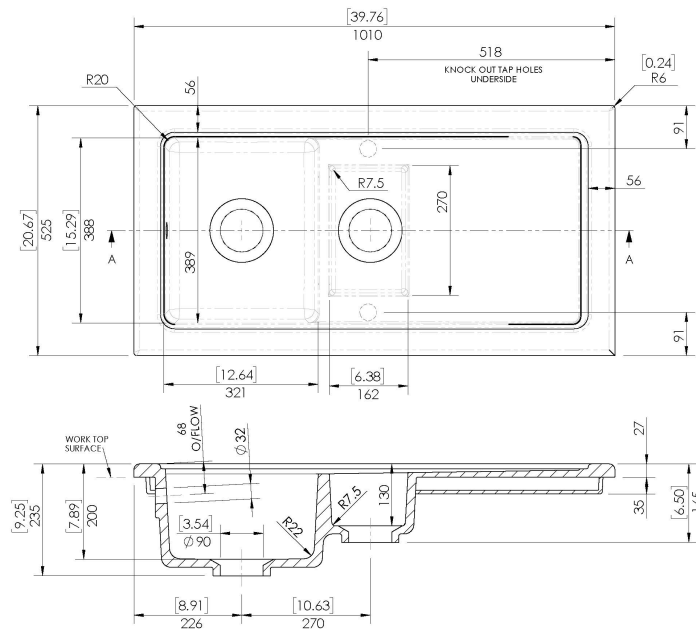

Sales Code: CT115TF1000

Description: Counter Top Sink 1.5 Bowl 1010X525

Product Dimensions

Height (mm):	235
Width (mm):	1010
Depth (mm):	525
Nett Weight (kg):	29.5

Packaging Dimensions

Height (mm):	240
Width (mm):	1100
Depth (mm):	510
Gross Weight (kg):	30

Packaging Data

Box Colour:	Brown Cardboard Box
Box Qty:	1
Label Size:	100 x 50
Label Colour:	White Label
Label Qty:	2

Outer Box Dimensions (If Applicable)

Height (mm):	
Width (mm):	
Depth (mm):	
Gross Weight (kg):	
Barcode:	5056678418406

Product Details

Country of Origin:	Utd.Arab.Emir.	
Fitting Instruction:	No	
Certification: CE & UKCA:	WRAS:	WRAS No:
Product Material:		
Fixing Supplied:		

Pans/Bidets: Trap Style: Includes Seat:

Seats: Seat Type: Material:
Function: Hinge Type:
Hinge Material:

Cisterns: Operating Type: Fittings:
Lever Type:

Basins: Tap Hole: Chain Stay Hole:
Template: Waste Type Req:
Overflow Inc: Overflow Cover:
Inner Bowl Depth (mm): 200