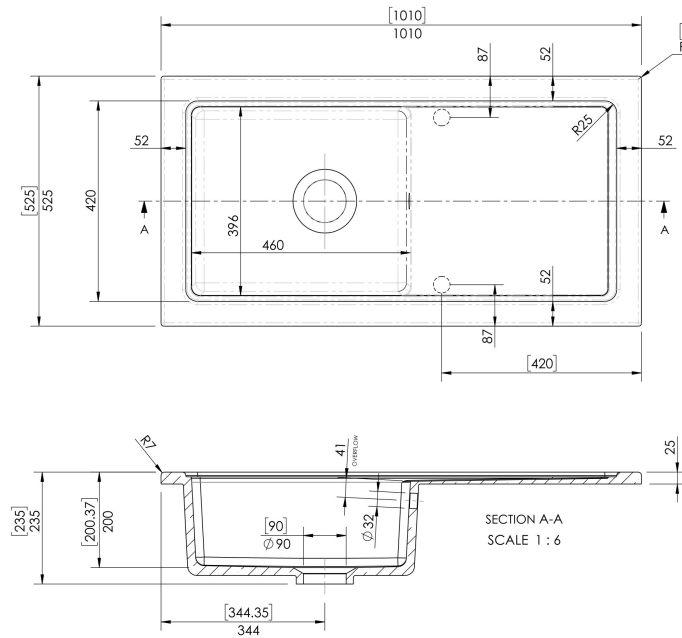

Sales Code: CT11TF1010

Description: Counter Top Sink Single Bowl 1010X525

Product Dimensions

Height (mm):	235
Width (mm):	1010
Depth (mm):	525
Nett Weight (kg):	27.5

Packaging Dimensions

Height (mm):	240
Width (mm):	1100
Depth (mm):	510
Gross Weight (kg):	28

Packaging Data

Box Colour:	Brown Cardboard Box
Box Qty:	1
Label Size:	100 x 50
Label Colour:	White Label
Label Qty:	2

Outer Box Dimensions (If Applicable)

Height (mm):	
Width (mm):	
Depth (mm):	
Gross Weight (kg):	
Barcode:	5056678418390

Product Details

Country of Origin:	Utd.Arab.Emir.
Fitting Instruction:	No
Certification: CE & UKCA:	WRAS: WRAS No:
Product Material:	
Fixing Supplied:	

Pans/Bidets: Trap Style: Includes Seat:

Seats: Seat Type: Material:
Function: Hinge Type:
Hinge Material:

Cisterns: Operating Type: Fittings:
Lever Type:

Basins: Tap Hole: Chain Stay Hole:
Template: Waste Type Req:
Overflow Inc: Overflow Cover:
Inner Bowl Depth (mm): 200