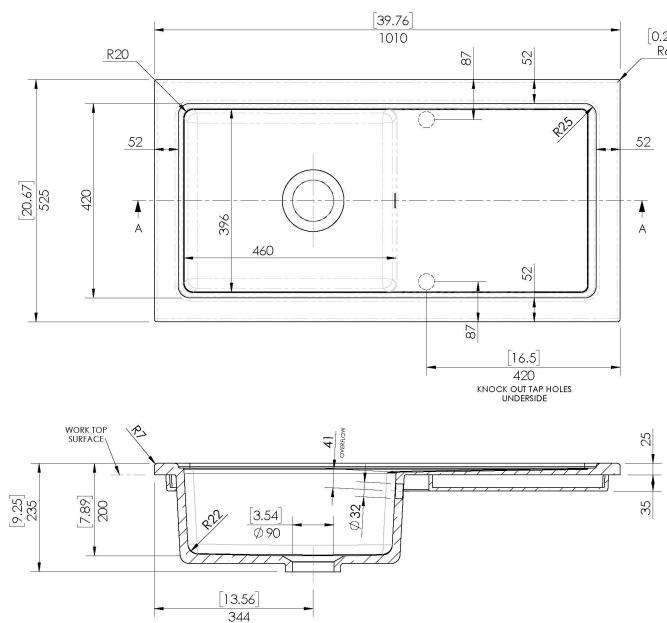

Sales Code: CT11TF1010

Description: Counter Top Sink Single Bowl 1010X525

### Product Dimensions

Height (mm):	235
Width (mm):	1010
Depth (mm):	525
Nett Weight (kg):	27.5

### Packaging Dimensions

Height (mm):	240
Width (mm):	1100
Depth (mm):	510
Gross Weight (kg):	28

### Outer Box Dimensions (If Applicable)

Height (mm):	
Width (mm):	
Depth (mm):	
Gross Weight (kg):	
Barcode:	5056678418390