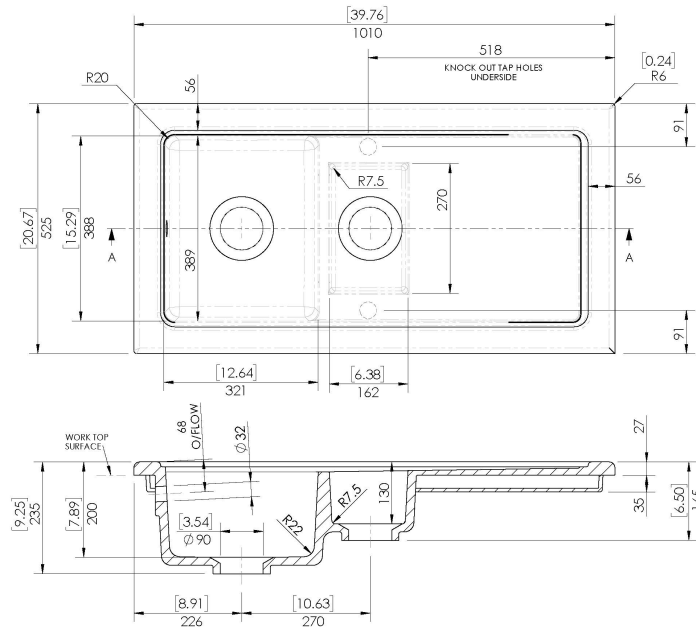

Sales Code: CT415TF1000

Description: Counter Top Sink 1.5 Bowl 1010X525

Product Dimensions

Height (mm):	235
Width (mm):	1010
Depth (mm):	525
Nett Weight (kg):	29.5

Packaging Dimensions

Height (mm):	240
Width (mm):	1100
Depth (mm):	510
Gross Weight (kg):	30

Packaging Data

Box Colour:	Brown Cardboard Box
Box Qty:	1
Label Size:	100 x 50
Label Colour:	White Label
Label Qty:	2

Outer Box Dimensions (If Applicable)

Height (mm):	
Width (mm):	
Depth (mm):	
Gross Weight (kg):	
Barcode:	5056678435113

Product Details

Country of Origin:	Utd.Arab.Emir.	
Fitting Instruction:	No	
Certification: CE & UKCA:	WRAS:	WRAS No:
Product Material:		
Fixing Supplied:		

Pans/Bidets: Trap Style: _____ Includes Seat: _____