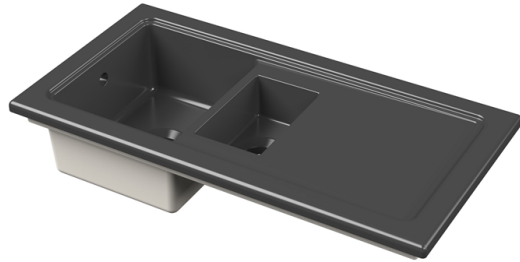

Sales Code: CT415TF1000

Description: Counter Top Sink 1.5 Bowl 1010X525

Product Dimensions

Height (mm):	235
Width (mm):	1010
Depth (mm):	525
Nett Weight (kg):	29.5

Packaging Dimensions

Height (mm):	240
Width (mm):	1100
Depth (mm):	510
Gross Weight (kg):	30

Packaging Data

Box Colour:	Brown Cardboard Box
Box Qty:	1
Label Size:	100 x 50
Label Colour:	White Label
Label Qty:	2

Outer Box Dimensions (If Applicable)

Height (mm):	
Width (mm):	
Depth (mm):	
Gross Weight (kg):	
Barcode:	5056678435113