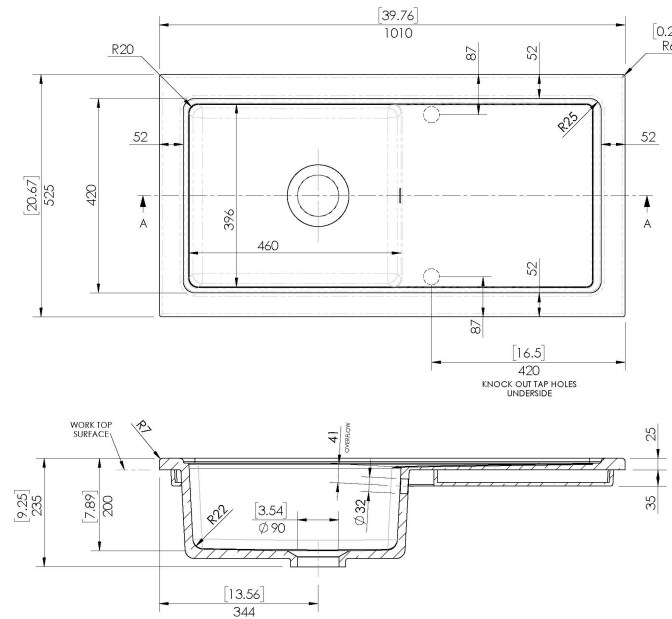

Sales Code: CT41TF1010

Description: Counter Top Sink Single Bowl 1010X525

Product Dimensions

| | |
|-------------------|------|
| Height (mm): | 235 |
| Width (mm): | 1010 |
| Depth (mm): | 525 |
| Nett Weight (kg): | 27.5 |

Packaging Dimensions

| | |
|--------------------|------|
| Height (mm): | 240 |
| Width (mm): | 1100 |
| Depth (mm): | 510 |
| Gross Weight (kg): | 28 |

Packaging Data

| | |
|---------------|---------------------|
| Box Colour: | Brown Cardboard Box |
| Box Qty: | 1 |
| Label Size: | 100 x 50 |
| Label Colour: | White Label |
| Label Qty: | 2 |

Outer Box Dimensions (If Applicable)

| | |
|--------------------|---------------|
| Height (mm): | |
| Width (mm): | |
| Depth (mm): | |
| Gross Weight (kg): | |
| Barcode: | 5056678435106 |

Product Details

Pans/Bidets: Trap Style: Includes Seat:

Seats: Seat Type: Material:
Function: Hinge Type:
Hinge Material:

Cisterns: Operating Type: Fittings:
Lever Type:

Basins: Tap Hole: Chain Stay Hole:
Template: Waste Type Req:
Overflow Inc: Overflow Cover:
Inner Bowl Depth (mm): 200