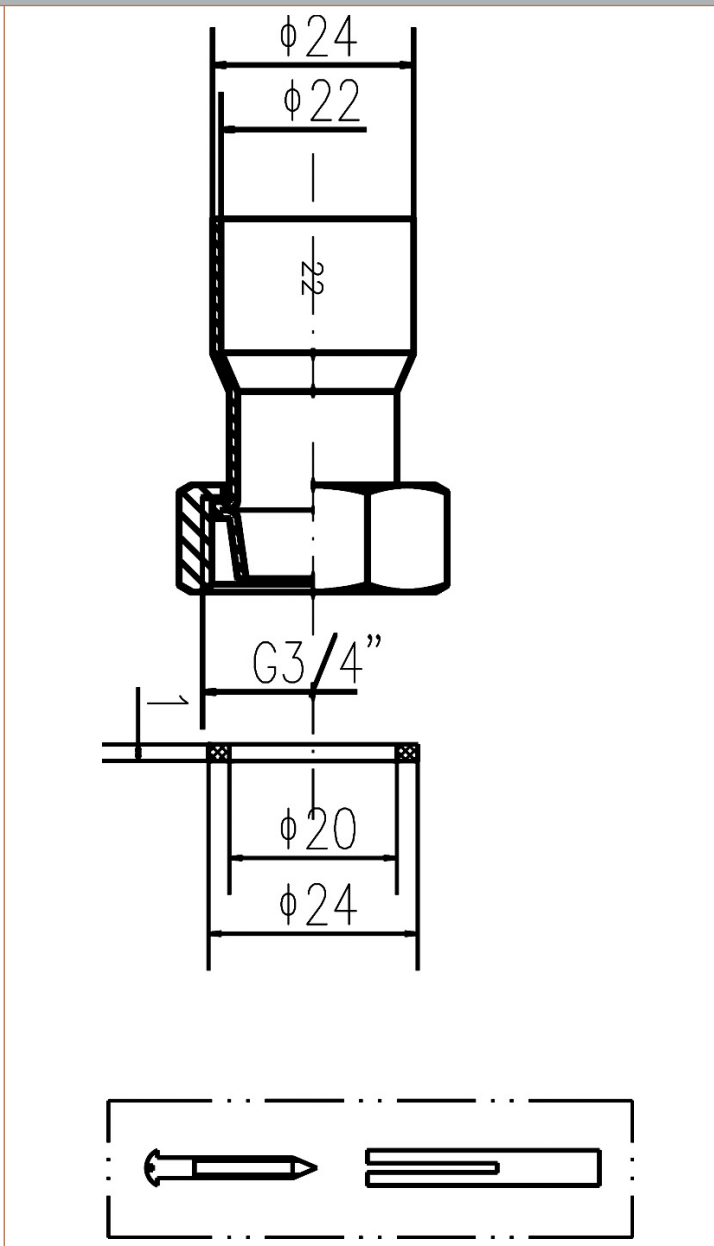

Sales Code: DA314

Description: Bath Legs With Adjustable Shrouds

Product Dimensions	
Length (mm):	
Width (mm):	40
Height (mm):	720
Depth (mm):	70
Nett Weight (kg):	2.07
Packaging Dimensions	
Height (mm):	650
Width (mm):	88
Depth (mm):	48
Gross Weight (kg):	2.34
Packaging Data	
Box Colour:	White Cardboard Box
Box Qty:	1
Label Size:	100 x 50
Label Colour:	White Label
Label Qty:	2
Outer Box Dimensions (If Applicable)	
Height (mm):	
Width (mm):	
Length (mm):	
Depth (mm):	
Gross Weight (kg):	21
Barcode:	5055146105435
Product Details	
Country of Origin:	China
Fitting Instruction:	No
CE & UKCA:	N/A
Product Material:	Brass
Heating Element Wattage:	Not Applicable
Colour/Finish:	Chrome
Product Diameter:	24mm
Connection Size:	3/4"