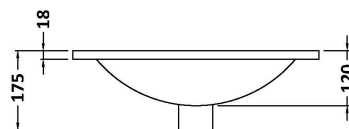

Packaging Dimensions

Height (mm):	830
Width (mm):	520
Depth (mm):	405
Gross Weight (kg):	22

Packaging Data

Box Colour:	Brown Cardboard Box - Printed
Box Qty:	0
Label Size:	0 x 0
Label Colour:	Not Applicable
Label Qty:	0

Outer Box Dimensions (If Applicable)

Height (mm):	
Width (mm):	
Depth (mm):	
Gross Weight (kg):	
Barcode:	5056462655284

Product Details

Country of Origin:	China
Fitting Instruction:	No
CE & UKCA:	
FSC Certified Materials:	Yes
Colour:	Satin White
Construction Method:	Cam & Wood Dowel
Construction Type:	Rigid
Cabinet Finish:	MFC Painted Gloss
Fascia Finish:	Mdf Painted Gloss
Cabinet Thickness (mm):	16
Fascia Thickness (mm):	18
Drawer Included:	No
Drawer Type:	Not Applicable
No of Shelves:	1
Hinge Type:	95 Degree Soft Close
Hinge Included:	Yes, Supplied
Adjustable Legs:	No, Not Required
Fixings Included:	Yes
Handle Style:	Modern
Waste Shroud:	Not Applicable
Handle Included:	Yes, Supplied
Handle Type:	Bar

Sales Code: NVM001

Description: 500mm Minimalist Basin 1Th

Product Dimensions

Height (mm):	170
Width (mm):	500
Depth (mm):	390
Nett Weight (kg):	9

Packaging Dimensions

Height (mm):	400
Width (mm):	520
Depth (mm):	200
Gross Weight (kg):	9

Packaging Data

Box Colour:	Brown Cardboard Box
Box Qty:	1
Label Size:	105 x 50
Label Colour:	White Label
Label Qty:	1

Outer Box Dimensions (If Applicable)

Height (mm):	
Width (mm):	
Depth (mm):	
Gross Weight (kg):	
Barcode:	5055275828670