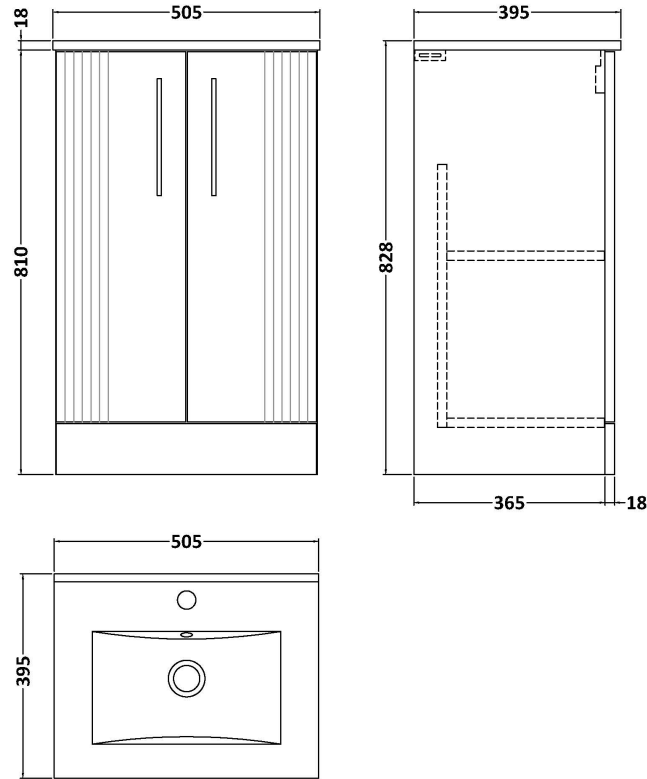

Sales Code: DPF123B

Description: 500 Fs 2-Door Vanity & Basin 2

Packaging Details

Barcode: 5056462674773

Sales Code: FLT123

Description: 500 F/S 2-Door Unit

Product Dimensions

Height (mm):	810
Width (mm):	500
Depth (mm):	383
Nett Weight (kg):	21.5

Packaging Dimensions

Height (mm):	830
Width (mm):	520
Depth (mm):	405
Gross Weight (kg):	22

Packaging Data

Box Colour:	Brown Cardboard Box - Printed
Box Qty:	0
Label Size:	0 x 0
Label Colour:	Not Applicable
Label Qty:	0

Outer Box Dimensions (If Applicable)

Height (mm):	
Width (mm):	
Depth (mm):	
Gross Weight (kg):	
Barcode:	5056462655284

Product Details

Country of Origin:	China
Fitting Instruction:	No
CE & UKCA:	
FSC Certified Materials:	Yes
Colour:	Satin White
Construction Method:	Cam & Wood Dowel
Construction Type:	Rigid
Cabinet Finish:	MFC Painted Gloss
Fascia Finish:	Mdf Painted Gloss
Cabinet Thickness (mm):	16
Fascia Thickness (mm):	18
Drawer Included:	No
Drawer Type:	Not Applicable
No of Shelves:	1
Hinge Type:	95 Degree Soft Close
Hinge Included:	Yes, Supplied
Adjustable Legs:	No, Not Required
Fixings Included:	Yes
Handle Style:	Modern
Waste Shroud:	Not Applicable
Handle Included:	Yes, Supplied
Handle Type:	Bar

Sales Code: NVM001

Description: 500mm Minimalist Basin 1Th

Product Dimensions

Height (mm):	170
Width (mm):	500
Depth (mm):	390
Nett Weight (kg):	9

Packaging Dimensions

Height (mm):	400
Width (mm):	520
Depth (mm):	200
Gross Weight (kg):	9