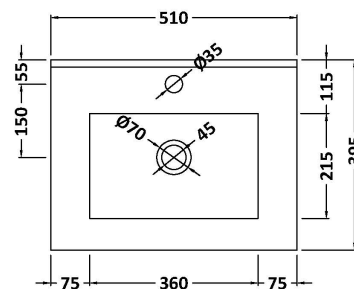

Packaging Dimensions

Height (mm):	830
Width (mm):	520
Depth (mm):	405
Gross Weight (kg):	22

Packaging Data

Box Colour:	Brown Cardboard Box - Printed
Box Qty:	0
Label Size:	0 x 0
Label Colour:	Not Applicable
Label Qty:	0

Outer Box Dimensions (If Applicable)

Height (mm):	
Width (mm):	
Depth (mm):	
Gross Weight (kg):	
Barcode:	5056462655284

Product Details

Country of Origin:	China
Fitting Instruction:	No
CE & UKCA:	
FSC Certified Materials:	Yes
Colour:	Satin White
Construction Method:	Cam & Wood Dowel
Construction Type:	Rigid
Cabinet Finish:	MFC Painted Gloss
Fascia Finish:	Mdf Painted Gloss
Cabinet Thickness (mm):	16
Fascia Thickness (mm):	18
Drawer Included:	No
Drawer Type:	Not Applicable
No of Shelves:	1
Hinge Type:	95 Degree Soft Close
Hinge Included:	Yes, Supplied
Adjustable Legs:	No, Not Required
Fixings Included:	Yes
Handle Style:	Modern
Waste Shroud:	Not Applicable
Handle Included:	Yes, Supplied
Handle Type:	Bar

Sales Code: NVM001

Description: 500mm Minimalist Basin 1Th

Product Dimensions

Height (mm):	170
Width (mm):	500
Depth (mm):	390
Nett Weight (kg):	9

Packaging Dimensions

Height (mm):	400
Width (mm):	520
Depth (mm):	200
Gross Weight (kg):	9

Packaging Data

Box Colour:	Brown Cardboard Box
Box Qty:	1
Label Size:	105 x 50
Label Colour:	White Label
Label Qty:	1

Outer Box Dimensions (If Applicable)

Height (mm):	
Width (mm):	
Depth (mm):	
Gross Weight (kg):	
Barcode:	5055275828670