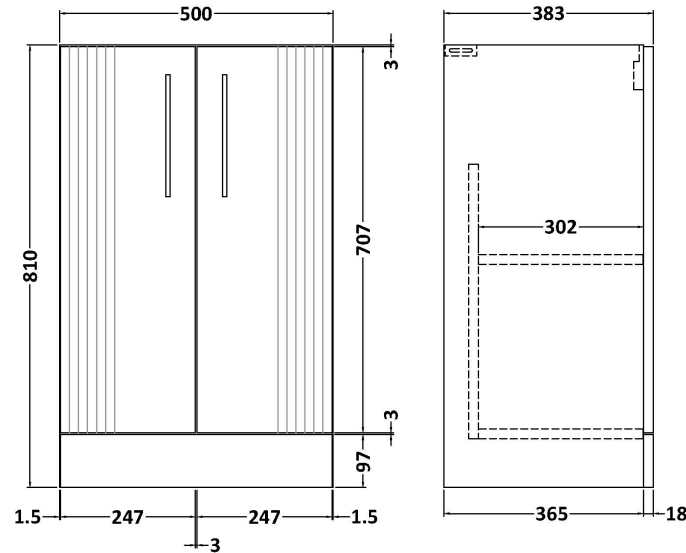

Sales Code: DPF123B

Description: 500 Fs 2-Door Vanity & Basin 2

Packaging Details

Barcode: 5056462674773

Sales Code: FLT123

Description: 500 F/S 2-Door Unit

Product Dimensions

Height (mm):	810
Width (mm):	500
Depth (mm):	383
Nett Weight (kg):	21.5

Packaging Dimensions

Height (mm):	830
Width (mm):	520
Depth (mm):	405
Gross Weight (kg):	22

Packaging Data

Box Colour:	Brown Cardboard Box - Printed
Box Qty:	0
Label Size:	0 x 0
Label Colour:	Not Applicable
Label Qty:	0

Outer Box Dimensions (If Applicable)

Height (mm):	
Width (mm):	
Depth (mm):	
Gross Weight (kg):	
Barcode:	5056462655284

Product Details

Country of Origin:	China
Fitting Instruction:	No
CE & UKCA:	
FSC Certified Materials:	Yes
Colour:	Satin White
Construction Method:	Cam & Wood Dowel
Construction Type:	Rigid
Cabinet Finish:	MFC Painted Gloss
Fascia Finish:	Mdf Painted Gloss
Cabinet Thickness (mm):	16
Fascia Thickness (mm):	18
Drawer Included:	No
Drawer Type:	Not Applicable
No of Shelves:	1
Hinge Type:	95 Degree Soft Close
Hinge Included:	Yes, Supplied
Adjustable Legs:	No, Not Required
Fixings Included:	Yes
Handle Style:	Modern
Waste Shroud:	Not Applicable
Handle Included:	Yes, Supplied
Handle Type:	Bar

Sales Code: NVM001

Description: 500mm Minimalist Basin 1Th

Product Dimensions

Height (mm):	170
Width (mm):	500
Depth (mm):	390
Nett Weight (kg):	9

Packaging Dimensions

Height (mm):	400
Width (mm):	520
Depth (mm):	200
Gross Weight (kg):	9