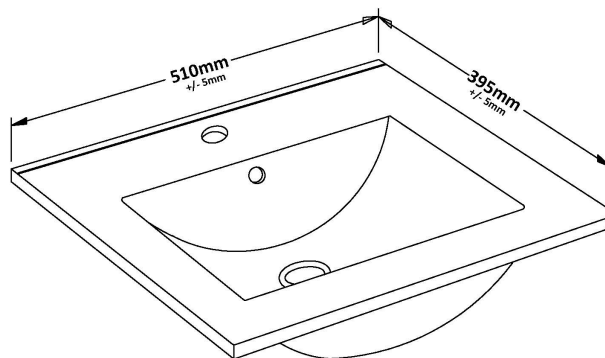

Packaging Dimensions

Height (mm):	830
Width (mm):	520
Depth (mm):	405
Gross Weight (kg):	22

Packaging Data

Box Colour:	Brown Cardboard Box - Printed
Box Qty:	0
Label Size:	0 x 0
Label Colour:	Not Applicable
Label Qty:	0

Outer Box Dimensions (If Applicable)

Height (mm):	
Width (mm):	
Depth (mm):	
Gross Weight (kg):	
Barcode:	5056462655284

Product Details

Country of Origin:	China
Fitting Instruction:	No
CE & UKCA:	
FSC Certified Materials:	Yes
Colour:	Satin White
Construction Method:	Cam & Wood Dowel
Construction Type:	Rigid
Cabinet Finish:	MFC Painted Gloss
Fascia Finish:	Mdf Painted Gloss
Cabinet Thickness (mm):	16
Fascia Thickness (mm):	18
Drawer Included:	No
Drawer Type:	Not Applicable
No of Shelves:	1
Hinge Type:	95 Degree Soft Close
Hinge Included:	Yes, Supplied
Adjustable Legs:	No, Not Required
Fixings Included:	Yes
Handle Style:	Modern
Waste Shroud:	Not Applicable
Handle Included:	Yes, Supplied
Handle Type:	Bar

Sales Code: NVM001

Description: 500mm Minimalist Basin 1Th

Product Dimensions

Height (mm):	170
Width (mm):	500
Depth (mm):	390
Nett Weight (kg):	9

Packaging Dimensions

Height (mm):	400
Width (mm):	520
Depth (mm):	200
Gross Weight (kg):	9

Packaging Data

Box Colour:	Brown Cardboard Box
Box Qty:	1
Label Size:	105 x 50
Label Colour:	White Label
Label Qty:	1

Outer Box Dimensions (If Applicable)

Height (mm):	
Width (mm):	
Depth (mm):	
Gross Weight (kg):	
Barcode:	5055275828670