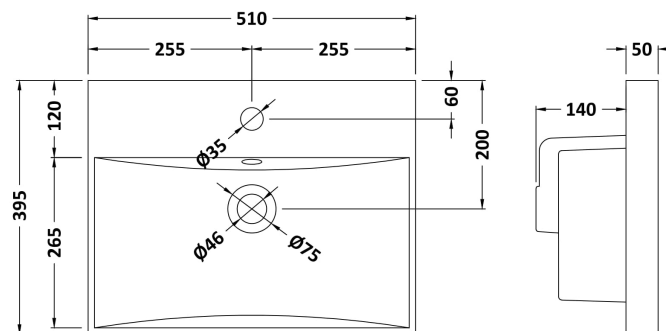

Packaging Dimensions

Height (mm):	830
Width (mm):	520
Depth (mm):	405
Gross Weight (kg):	22

Packaging Data

Box Colour:	Brown Cardboard Box - Printed
Box Qty:	0
Label Size:	0 x 0
Label Colour:	Not Applicable
Label Qty:	0

Outer Box Dimensions (If Applicable)

Height (mm):	
Width (mm):	
Depth (mm):	
Gross Weight (kg):	
Barcode:	5056462655284

Product Details

Country of Origin:	China
Fitting Instruction:	No
CE & UKCA:	
FSC Certified Materials:	Yes
Colour:	Satin White
Construction Method:	Cam & Wood Dowel
Construction Type:	Rigid
Cabinet Finish:	MFC Painted Gloss
Fascia Finish:	Mdf Painted Gloss
Cabinet Thickness (mm):	16
Fascia Thickness (mm):	18
Drawer Included:	No
Drawer Type:	Not Applicable
No of Shelves:	1
Hinge Type:	95 Degree Soft Close
Hinge Included:	Yes, Supplied
Adjustable Legs:	No, Not Required
Fixings Included:	Yes
Handle Style:	Modern
Waste Shroud:	Not Applicable
Handle Included:	Yes, Supplied
Handle Type:	Bar

Sales Code: NVM032

Description: 500 Thin Edged Basin 1Th

Product Dimensions

Height (mm):	170
Width (mm):	510
Depth (mm):	395
Nett Weight (kg):	9.5

Packaging Dimensions

Height (mm):	190
Width (mm):	530
Depth (mm):	415
Gross Weight (kg):	10

Packaging Data

Box Colour:	Brown Cardboard Box - Printed
Box Qty:	1
Label Size:	100 x 50
Label Colour:	White Label
Label Qty:	2

Outer Box Dimensions (If Applicable)

Height (mm):	
Width (mm):	
Depth (mm):	
Gross Weight (kg):	
Barcode:	5056211853411