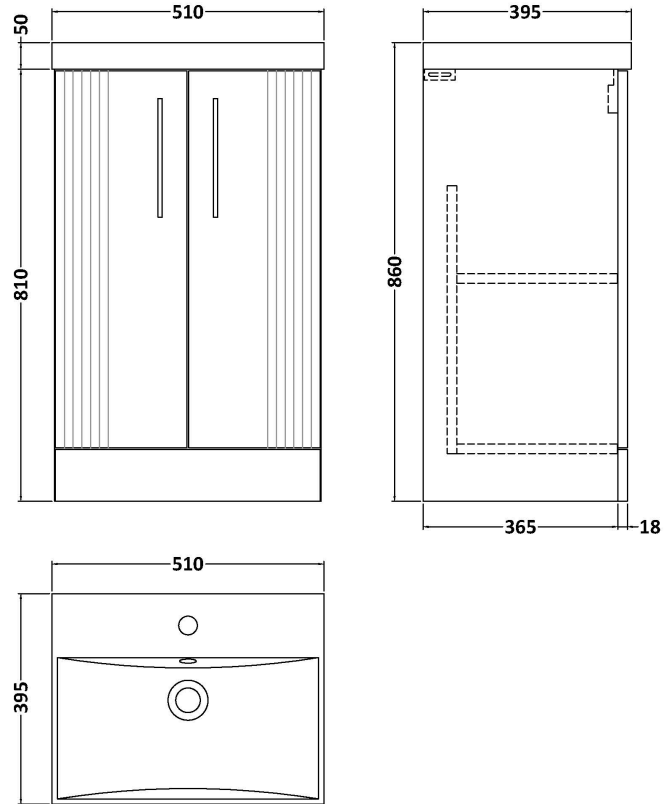

Sales Code: DPF123D

Description: 500 Fs 2-Door Vanity & Basin 3

Packaging Details

Barcode: 5056462674780

Sales Code: FLT123

Description: 500 F/S 2-Door Unit

Product Dimensions

Height (mm):	810
Width (mm):	500
Depth (mm):	383
Nett Weight (kg):	21.5

Packaging Dimensions

Height (mm):	830
Width (mm):	520
Depth (mm):	405
Gross Weight (kg):	22

Packaging Data

Box Colour:	Brown Cardboard Box - Printed
Box Qty:	0
Label Size:	0 x 0
Label Colour:	Not Applicable
Label Qty:	0

Outer Box Dimensions (If Applicable)

Height (mm):	
Width (mm):	
Depth (mm):	
Gross Weight (kg):	
Barcode:	5056462655284

Product Details

Country of Origin:	China
Fitting Instruction:	No
CE & UKCA:	
FSC Certified Materials:	Yes
Colour:	Satin White
Construction Method:	Cam & Wood Dowel
Construction Type:	Rigid
Cabinet Finish:	MFC Painted Gloss
Fascia Finish:	Mdf Painted Gloss
Cabinet Thickness (mm):	16
Fascia Thickness (mm):	18
Drawer Included:	No
Drawer Type:	Not Applicable
No of Shelves:	1
Hinge Type:	95 Degree Soft Close
Hinge Included:	Yes, Supplied
Adjustable Legs:	No, Not Required
Fixings Included:	Yes
Handle Style:	Modern
Waste Shroud:	Not Applicable
Handle Included:	Yes, Supplied
Handle Type:	Bar

Sales Code: NVM032

Description: 500 Thin Edged Basin 1Th

Product Dimensions

Height (mm):	170
Width (mm):	510
Depth (mm):	395
Nett Weight (kg):	9.5

Packaging Dimensions

Height (mm):	190
Width (mm):	530
Depth (mm):	415
Gross Weight (kg):	10