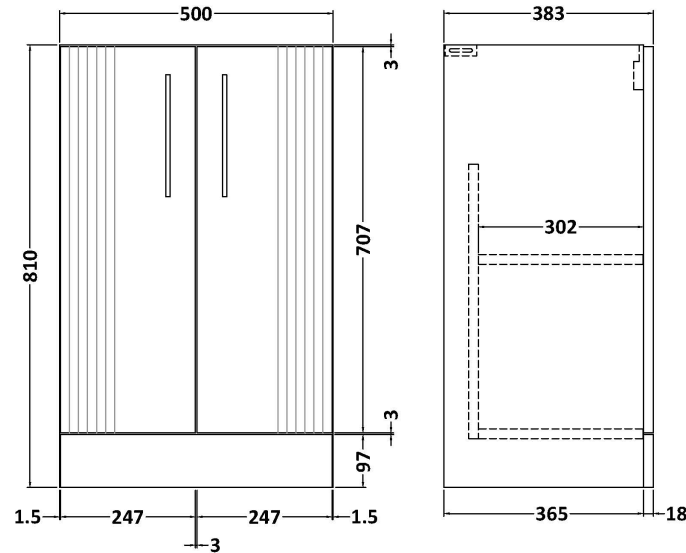

Sales Code: DPF123D

Description: 500 Fs 2-Door Vanity & Basin 3

Packaging Details

Barcode: 5056462674780

Sales Code: FLT123

Description: 500 F/S 2-Door Unit

Product Dimensions

Height (mm):	810
Width (mm):	500
Depth (mm):	383
Nett Weight (kg):	21.5

Packaging Dimensions

Height (mm):	830
Width (mm):	520
Depth (mm):	405
Gross Weight (kg):	22

Packaging Data

Box Colour:	Brown Cardboard Box - Printed
Box Qty:	0
Label Size:	0 x 0
Label Colour:	Not Applicable
Label Qty:	0

Outer Box Dimensions (If Applicable)

Height (mm):	
Width (mm):	
Depth (mm):	
Gross Weight (kg):	
Barcode:	5056462655284

Product Details

Country of Origin:	China
Fitting Instruction:	No
CE & UKCA:	
FSC Certified Materials:	Yes
Colour:	Satin White
Construction Method:	Cam & Wood Dowel
Construction Type:	Rigid
Cabinet Finish:	MFC Painted Gloss
Fascia Finish:	Mdf Painted Gloss
Cabinet Thickness (mm):	16
Fascia Thickness (mm):	18
Drawer Included:	No
Drawer Type:	Not Applicable
No of Shelves:	1
Hinge Type:	95 Degree Soft Close
Hinge Included:	Yes, Supplied
Adjustable Legs:	No, Not Required
Fixings Included:	Yes
Handle Style:	Modern
Waste Shroud:	Not Applicable
Handle Included:	Yes, Supplied
Handle Type:	Bar

Sales Code: NVM032

Description: 500 Thin Edged Basin 1Th

Product Dimensions

Height (mm):	170
Width (mm):	510
Depth (mm):	395
Nett Weight (kg):	9.5

Packaging Dimensions

Height (mm):	190
Width (mm):	530
Depth (mm):	415
Gross Weight (kg):	10