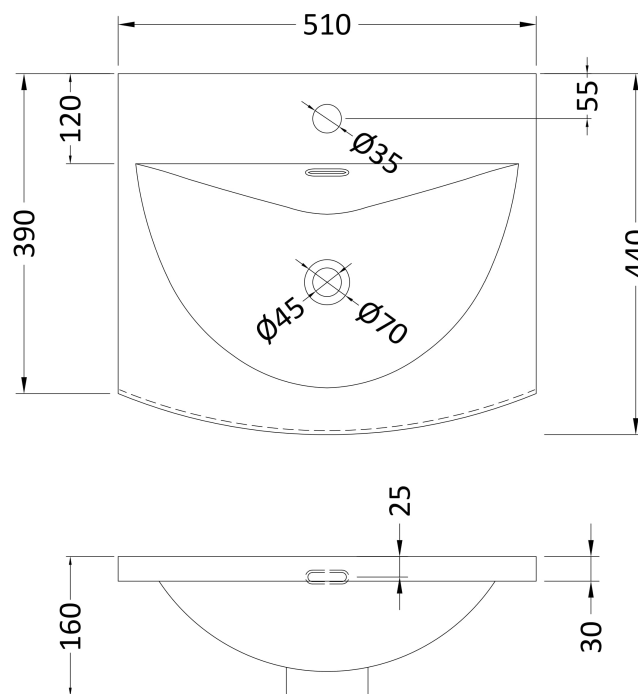

Packaging Dimensions

Height (mm):	830
Width (mm):	520
Depth (mm):	405
Gross Weight (kg):	22

Packaging Data

Box Colour:	Brown Cardboard Box - Printed
Box Qty:	0
Label Size:	0 x 0
Label Colour:	Not Applicable
Label Qty:	0

Outer Box Dimensions (If Applicable)

Height (mm):	
Width (mm):	
Depth (mm):	
Gross Weight (kg):	
Barcode:	5056462655284

Product Details

Country of Origin:	China
Fitting Instruction:	No
CE & UKCA:	
FSC Certified Materials:	Yes
Colour:	Satin White
Construction Method:	Cam & Wood Dowel
Construction Type:	Rigid
Cabinet Finish:	MFC Painted Gloss
Fascia Finish:	Mdf Painted Gloss
Cabinet Thickness (mm):	16
Fascia Thickness (mm):	18
Drawer Included:	No
Drawer Type:	Not Applicable
No of Shelves:	1
Hinge Type:	95 Degree Soft Close
Hinge Included:	Yes, Supplied
Adjustable Legs:	No, Not Required
Fixings Included:	Yes
Handle Style:	Modern
Waste Shroud:	Not Applicable
Handle Included:	Yes, Supplied
Handle Type:	Bar

Sales Code: NVM042

Description: 500 Curved Basin 1Th

Product Dimensions

Height (mm):	160
Width (mm):	510
Depth (mm):	440
Nett Weight (kg):	9

Packaging Dimensions

Height (mm):	190
Width (mm):	530
Depth (mm):	415
Gross Weight (kg):	9.5

Packaging Data

Box Colour:	Brown Cardboard Box - Printed
Box Qty:	1
Label Size:	100 x 50
Label Colour:	White Label
Label Qty:	2

Outer Box Dimensions (If Applicable)

Height (mm):	
Width (mm):	
Depth (mm):	
Gross Weight (kg):	
Barcode:	5056462620985