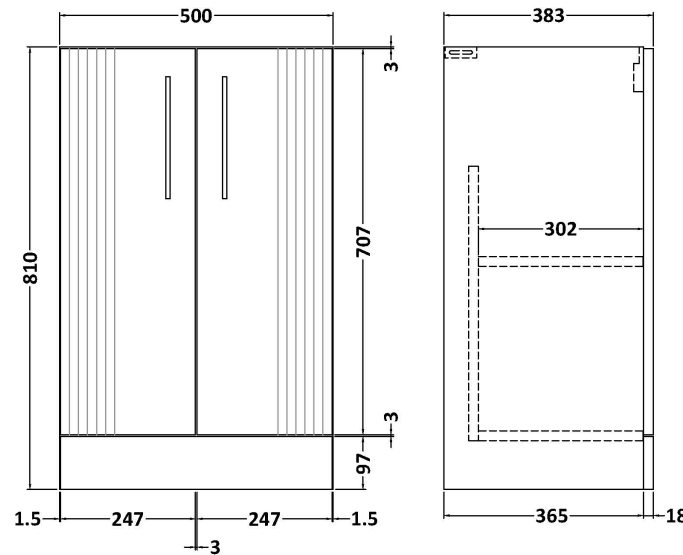

Sales Code: DPF123G

Description: 500 Fs 2-Door Vanity & Basin 4

Packaging Details

Barcode: 5056462681511

Sales Code: FLT123

Description: 500 F/S 2-Door Unit

Product Dimensions

Height (mm):	810
Width (mm):	500
Depth (mm):	383
Nett Weight (kg):	21.5

Packaging Dimensions

Height (mm):	830
Width (mm):	520
Depth (mm):	405
Gross Weight (kg):	22

Packaging Data

Box Colour:	Brown Cardboard Box - Printed
Box Qty:	0
Label Size:	0 x 0
Label Colour:	Not Applicable
Label Qty:	0

Outer Box Dimensions (If Applicable)

Height (mm):	
Width (mm):	
Depth (mm):	
Gross Weight (kg):	
Barcode:	5056462655284

Product Details

Country of Origin:	China
Fitting Instruction:	No
CE & UKCA:	
FSC Certified Materials:	Yes
Colour:	Satin White
Construction Method:	Cam & Wood Dowel
Construction Type:	Rigid
Cabinet Finish:	MFC Painted Gloss
Fascia Finish:	Mdf Painted Gloss
Cabinet Thickness (mm):	16
Fascia Thickness (mm):	18
Drawer Included:	No
Drawer Type:	Not Applicable
No of Shelves:	1
Hinge Type:	95 Degree Soft Close
Hinge Included:	Yes, Supplied
Adjustable Legs:	No, Not Required
Fixings Included:	Yes
Handle Style:	Modern
Waste Shroud:	Not Applicable
Handle Included:	Yes, Supplied
Handle Type:	Bar

Sales Code: NVM042

Description: 500 Curved Basin 1Th

Product Dimensions

Height (mm):	160
Width (mm):	510
Depth (mm):	440
Nett Weight (kg):	9

Packaging Dimensions

Height (mm):	190
Width (mm):	530
Depth (mm):	415
Gross Weight (kg):	9.5