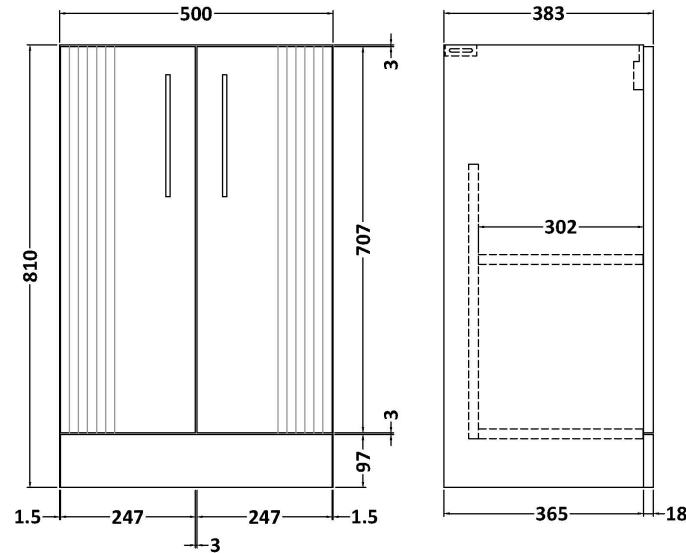

Sales Code: DPF123G

Description: 500 Fs 2-Door Vanity & Basin 4

Packaging Details

Barcode: 5056462681511

Sales Code: FLT123

Description: 500 F/S 2-Door Unit

Product Dimensions

Height (mm):	810
Width (mm):	500
Depth (mm):	383
Nett Weight (kg):	21.5

Packaging Dimensions

Height (mm):	830
Width (mm):	520
Depth (mm):	405
Gross Weight (kg):	22

Packaging Data

Box Colour:	Brown Cardboard Box - Printed
Box Qty:	0
Label Size:	0 x 0
Label Colour:	Not Applicable
Label Qty:	0

Outer Box Dimensions (If Applicable)

Height (mm):	
Width (mm):	
Depth (mm):	
Gross Weight (kg):	
Barcode:	5056462655284

Product Details

Country of Origin:	China
Fitting Instruction:	No
CE & UKCA:	
FSC Certified Materials:	Yes
Colour:	Satin White
Construction Method:	Cam & Wood Dowel
Construction Type:	Rigid
Cabinet Finish:	MFC Painted Gloss
Fascia Finish:	Mdf Painted Gloss
Cabinet Thickness (mm):	16
Fascia Thickness (mm):	18
Drawer Included:	No
Drawer Type:	Not Applicable
No of Shelves:	1
Hinge Type:	95 Degree Soft Close
Hinge Included:	Yes, Supplied
Adjustable Legs:	No, Not Required
Fixings Included:	Yes
Handle Style:	Modern
Waste Shroud:	Not Applicable
Handle Included:	Yes, Supplied
Handle Type:	Bar

Sales Code: NVM042

Description: 500 Curved Basin 1Th

Product Dimensions

Height (mm):	160
Width (mm):	510
Depth (mm):	440
Nett Weight (kg):	9

Packaging Dimensions

Height (mm):	190
Width (mm):	530
Depth (mm):	415
Gross Weight (kg):	9.5