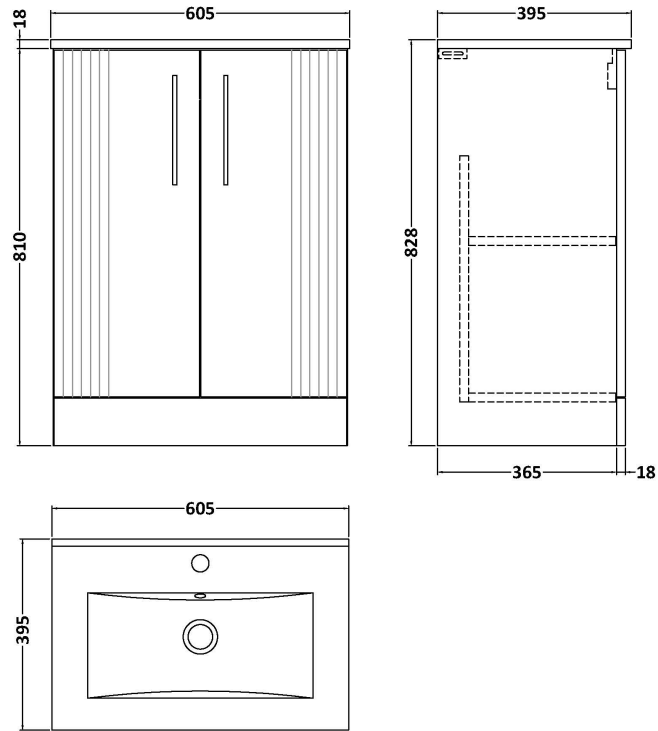

Sales Code: DPF125B

Description: 600 F/S 2-Door Vanity & Basin 2

Packaging Details

Barcode: 5056462675220

Sales Code: FLT125

Description: 600 F/S 2-Door Basin Unit

Product Dimensions

Height (mm):	810
Width (mm):	600
Depth (mm):	383
Nett Weight (kg):	26.2

Packaging Dimensions

Height (mm):	830
Width (mm):	620
Depth (mm):	405
Gross Weight (kg):	26.7

Packaging Data

Box Colour:	Brown Cardboard Box - Printed
Box Qty:	0
Label Size:	0 x 0
Label Colour:	Not Applicable
Label Qty:	0

Outer Box Dimensions (If Applicable)

Height (mm):	
Width (mm):	
Depth (mm):	
Gross Weight (kg):	
Barcode:	5056462655406

Product Details

Country of Origin:	China
Fitting Instruction:	No
CE & UKCA:	
FSC Certified Materials:	Yes
Colour:	Satin White
Construction Method:	Cam & Wood Dowel
Construction Type:	Rigid
Cabinet Finish:	MFC Painted Gloss
Fascia Finish:	Mdf Painted Gloss
Cabinet Thickness (mm):	16
Fascia Thickness (mm):	18
Drawer Included:	No
Drawer Type:	Not Applicable
No of Shelves:	1
Hinge Type:	95 Degree Soft Close
Hinge Included:	Yes, Supplied
Adjustable Legs:	No, Not Required
Fixings Included:	Yes
Handle Style:	Modern
Waste Shroud:	Not Applicable
Handle Included:	Yes, Supplied
Handle Type:	Bar

Sales Code: NVM003

Description: Minimalist Basin 600mm

Product Dimensions

Height (mm):	170
Width (mm):	600
Depth (mm):	390
Nett Weight (kg):	10.76

Packaging Dimensions

Height (mm):	200
Width (mm):	400
Depth (mm):	620
Gross Weight (kg):	10.76