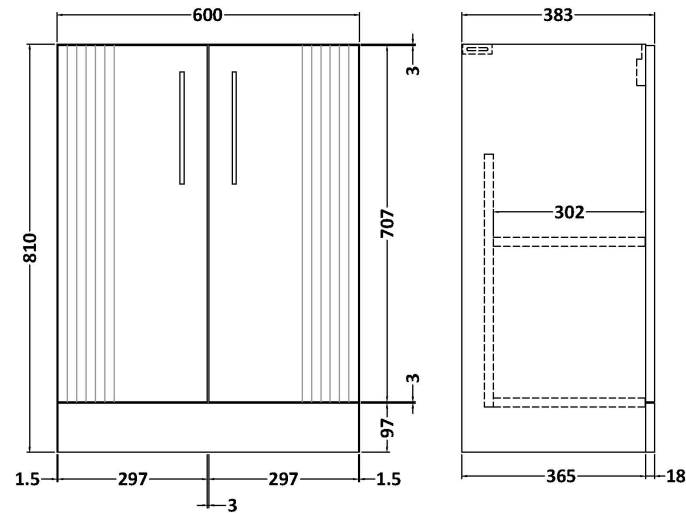

Sales Code: DPF125B

Description: 600 F/S 2-Door Vanity & Basin 2

Packaging Details

Barcode: 5056462675220

Sales Code: FLT125

Description: 600 F/S 2-Door Basin Unit

Product Dimensions

Height (mm):	810
Width (mm):	600
Depth (mm):	383
Nett Weight (kg):	26.2

Packaging Dimensions

Height (mm):	830
Width (mm):	620
Depth (mm):	405
Gross Weight (kg):	26.7

Packaging Data

Box Colour:	Brown Cardboard Box - Printed
Box Qty:	0
Label Size:	0 x 0
Label Colour:	Not Applicable
Label Qty:	0

Outer Box Dimensions (If Applicable)

Height (mm):	
Width (mm):	
Depth (mm):	
Gross Weight (kg):	
Barcode:	5056462655406

Product Details

Country of Origin:	China
Fitting Instruction:	No
CE & UKCA:	
FSC Certified Materials:	Yes
Colour:	Satin White
Construction Method:	Cam & Wood Dowel
Construction Type:	Rigid
Cabinet Finish:	MFC Painted Gloss
Fascia Finish:	Mdf Painted Gloss
Cabinet Thickness (mm):	16
Fascia Thickness (mm):	18
Drawer Included:	No
Drawer Type:	Not Applicable
No of Shelves:	1
Hinge Type:	95 Degree Soft Close
Hinge Included:	Yes, Supplied
Adjustable Legs:	No, Not Required
Fixings Included:	Yes
Handle Style:	Modern
Waste Shroud:	Not Applicable
Handle Included:	Yes, Supplied
Handle Type:	Bar

Sales Code: NVM003

Description: Minimalist Basin 600mm

Product Dimensions

Height (mm):	170
Width (mm):	600
Depth (mm):	390
Nett Weight (kg):	10.76

Packaging Dimensions

Height (mm):	200
Width (mm):	400
Depth (mm):	620
Gross Weight (kg):	10.76