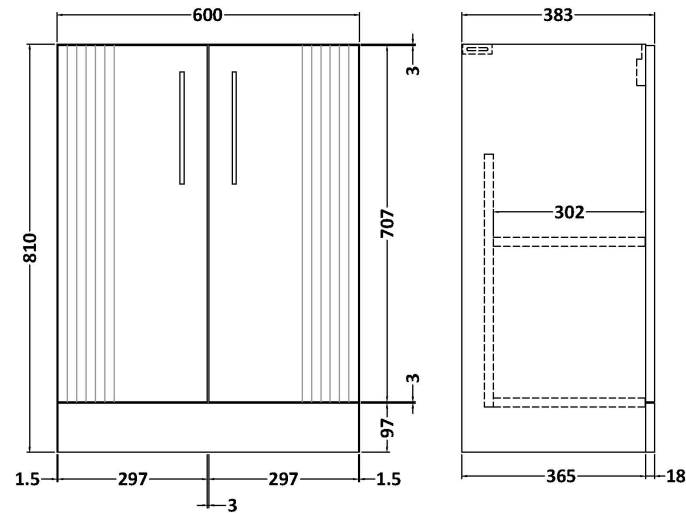

Sales Code: DPF125G

Description: 600 F/S 2-Door Vanity & Basin 4

Packaging Details

Barcode: 5056462681665

Sales Code: FLT125

Description: 600 F/S 2-Door Basin Unit

Product Dimensions

Height (mm):	810
Width (mm):	600
Depth (mm):	383
Nett Weight (kg):	26.2

Packaging Dimensions

Height (mm):	830
Width (mm):	620
Depth (mm):	405
Gross Weight (kg):	26.7

Packaging Data

Box Colour:	Brown Cardboard Box - Printed
Box Qty:	0
Label Size:	0 x 0
Label Colour:	Not Applicable
Label Qty:	0

Outer Box Dimensions (If Applicable)

Height (mm):	
Width (mm):	
Depth (mm):	
Gross Weight (kg):	
Barcode:	5056462655406

Product Details

Country of Origin:	China
Fitting Instruction:	No
CE & UKCA:	
FSC Certified Materials:	Yes
Colour:	Satin White
Construction Method:	Cam & Wood Dowel
Construction Type:	Rigid
Cabinet Finish:	MFC Painted Gloss
Fascia Finish:	Mdf Painted Gloss
Cabinet Thickness (mm):	16
Fascia Thickness (mm):	18
Drawer Included:	No
Drawer Type:	Not Applicable
No of Shelves:	1
Hinge Type:	95 Degree Soft Close
Hinge Included:	Yes, Supplied
Adjustable Legs:	No, Not Required
Fixings Included:	Yes
Handle Style:	Modern
Waste Shroud:	Not Applicable
Handle Included:	Yes, Supplied
Handle Type:	Bar

Sales Code: NVM043

Description: 600 Curved Basin 1Th

Product Dimensions

Height (mm):	160
Width (mm):	610
Depth (mm):	440
Nett Weight (kg):	11

Packaging Dimensions

Height (mm):	190
Width (mm):	630
Depth (mm):	415
Gross Weight (kg):	11.5