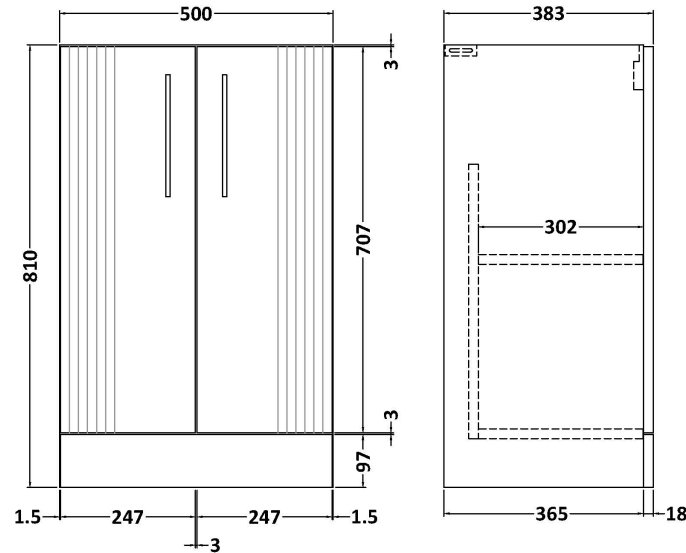

Sales Code: DPF1423B

Description: 500 Fs 2-Door Vanity & Basin 2

Packaging Details

Barcode: 5056462674865

Sales Code: FLT1423

Description: 500 F/S 2-Door Unit

Product Dimensions

Height (mm):	810
Width (mm):	500
Depth (mm):	383
Nett Weight (kg):	21.5

Packaging Dimensions

Height (mm):	830
Width (mm):	520
Depth (mm):	405
Gross Weight (kg):	22

Packaging Data

Box Colour:	Brown Cardboard Box - Printed
Box Qty:	0
Label Size:	0 x 0
Label Colour:	Not Applicable
Label Qty:	0

Sales Code: NVM001

Description: 500mm Minimalist Basin 1Th

Product Dimensions

Height (mm):	170
Width (mm):	500
Depth (mm):	390
Nett Weight (kg):	9

Packaging Dimensions

Height (mm):	400
Width (mm):	520
Depth (mm):	200
Gross Weight (kg):	9

Packaging Data

Box Colour:	Brown Cardboard Box
Box Qty:	1
Label Size:	105 x 50
Label Colour:	White Label
Label Qty:	1

Outer Box Dimensions (If Applicable)

Height (mm):	
Width (mm):	
Depth (mm):	
Gross Weight (kg):	
Barcode:	5055275828670