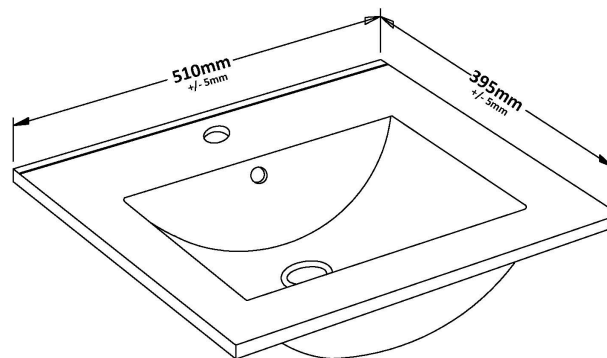

Packaging Dimensions

Height (mm):	830
Width (mm):	520
Depth (mm):	405
Gross Weight (kg):	22

Packaging Data

Box Colour:	Brown Cardboard Box - Printed
Box Qty:	0
Label Size:	0 x 0
Label Colour:	Not Applicable
Label Qty:	0

Outer Box Dimensions (If Applicable)

Height (mm):	
Width (mm):	
Depth (mm):	
Gross Weight (kg):	
Barcode:	5056462661100

Product Details

Country of Origin:	China
Fitting Instruction:	No
CE & UKCA:	
FSC Certified Materials:	Yes
Colour:	Satin Soft Black
Construction Method:	Cam & Wood Dowel
Construction Type:	Rigid
Cabinet Finish:	MFC Painted Gloss
Fascia Finish:	Mdf Painted Gloss
Cabinet Thickness (mm):	16
Fascia Thickness (mm):	18
Drawer Included:	No
Drawer Type:	Not Applicable
No of Shelves:	1
Hinge Type:	95 Degree Soft Close
Hinge Included:	Yes, Supplied
Adjustable Legs:	No, Not Required
Fixings Included:	Yes
Handle Style:	Modern
Waste Shroud:	Not Applicable
Handle Included:	Yes, Supplied
Handle Type:	Bar

Sales Code: NVM001

Description: 500mm Minimalist Basin 1Th

Product Dimensions

Height (mm):	170
Width (mm):	500
Depth (mm):	390
Nett Weight (kg):	9

Packaging Dimensions

Height (mm):	400
Width (mm):	520
Depth (mm):	200
Gross Weight (kg):	9

Packaging Data

Box Colour:	Brown Cardboard Box
Box Qty:	1
Label Size:	105 x 50
Label Colour:	White Label
Label Qty:	1

Outer Box Dimensions (If Applicable)

Height (mm):	
Width (mm):	
Depth (mm):	
Gross Weight (kg):	
Barcode:	5055275828670