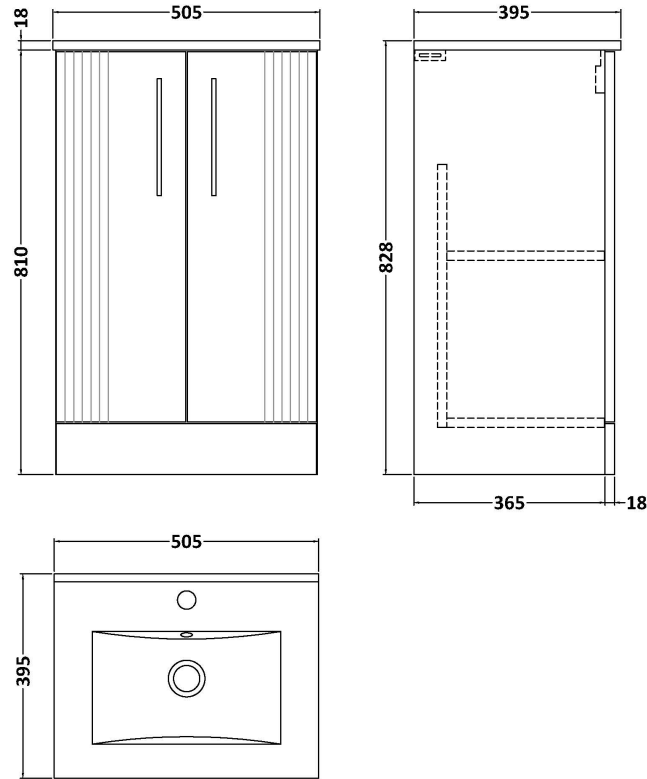

Sales Code: DPF1423B

Description: 500 Fs 2-Door Vanity & Basin 2

Packaging Details

Barcode: 5056462674865

Sales Code: FLT1423

Description: 500 F/S 2-Door Unit

Product Dimensions

Height (mm):	810
Width (mm):	500
Depth (mm):	383
Nett Weight (kg):	21.5

Packaging Dimensions

Height (mm):	830
Width (mm):	520
Depth (mm):	405
Gross Weight (kg):	22

Packaging Data

Box Colour:	Brown Cardboard Box - Printed
Box Qty:	0
Label Size:	0 x 0
Label Colour:	Not Applicable
Label Qty:	0

Outer Box Dimensions (If Applicable)

Height (mm):	
Width (mm):	
Depth (mm):	
Gross Weight (kg):	
Barcode:	5056462661100

Product Details

Country of Origin:	China
Fitting Instruction:	No
CE & UKCA:	
FSC Certified Materials:	Yes
Colour:	Satin Soft Black
Construction Method:	Cam & Wood Dowel
Construction Type:	Rigid
Cabinet Finish:	MFC Painted Gloss
Fascia Finish:	Mdf Painted Gloss
Cabinet Thickness (mm):	16
Fascia Thickness (mm):	18
Drawer Included:	No
Drawer Type:	Not Applicable
No of Shelves:	1
Hinge Type:	95 Degree Soft Close
Hinge Included:	Yes, Supplied
Adjustable Legs:	No, Not Required
Fixings Included:	Yes
Handle Style:	Modern
Waste Shroud:	Not Applicable
Handle Included:	Yes, Supplied
Handle Type:	Bar

Sales Code: NVM001

Description: 500mm Minimalist Basin 1Th

Product Dimensions

Height (mm):	170
Width (mm):	500
Depth (mm):	390
Nett Weight (kg):	9

Packaging Dimensions

Height (mm):	400
Width (mm):	520
Depth (mm):	200
Gross Weight (kg):	9