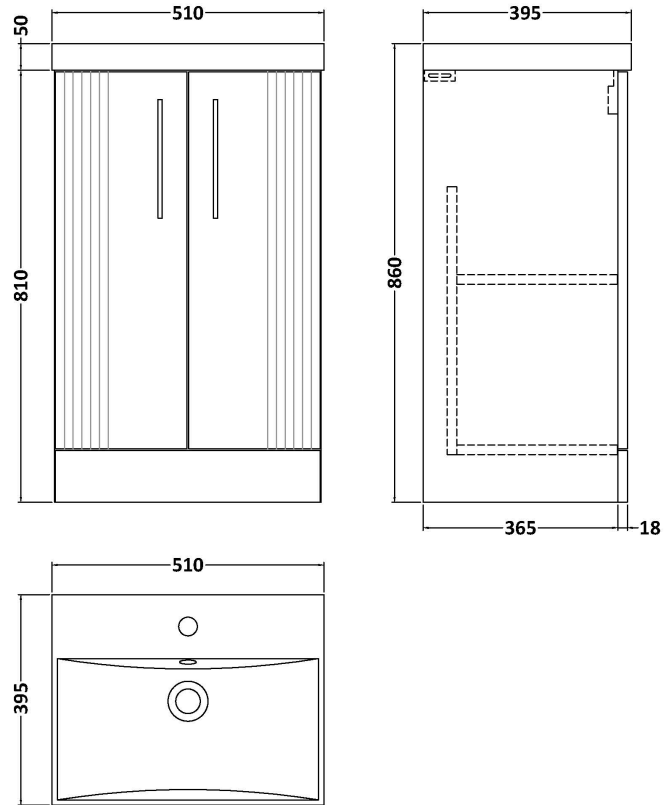

Sales Code: DPF1423D

Description: 500 Fs 2-Door Vanity & Basin 3

Packaging Details

Barcode: 5056462674872