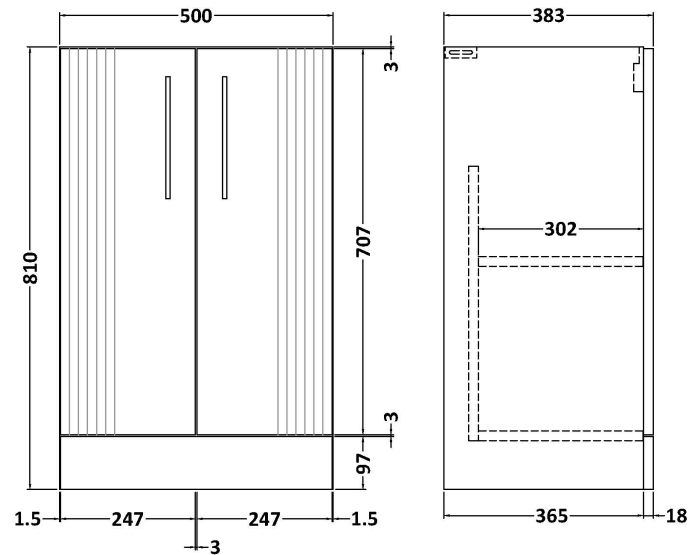

### Product Dimensions

Height (mm):	810
Width (mm):	500
Depth (mm):	383
Nett Weight (kg):	21.5

### Packaging Dimensions

Height (mm):	830
Width (mm):	520
Depth (mm):	405
Gross Weight (kg):	22

### Product Dimensions

Height (mm):	170
Width (mm):	510
Depth (mm):	395
Nett Weight (kg):	9.5

### Packaging Dimensions

Height (mm):	190
Width (mm):	530
Depth (mm):	415
Gross Weight (kg):	10