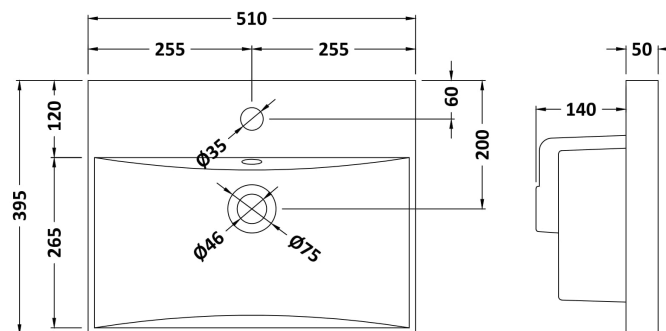

### Product Dimensions

Height (mm):	810
Width (mm):	500
Depth (mm):	383
Nett Weight (kg):	21.5

### Packaging Dimensions

Height (mm):	830
Width (mm):	520
Depth (mm):	405
Gross Weight (kg):	22

### Outer Box Dimensions (If Applicable)

Height (mm):	
Width (mm):	
Depth (mm):	
Gross Weight (kg):	
Barcode:	5056462661100

### Product Dimensions

Height (mm):	170
Width (mm):	510
Depth (mm):	395
Nett Weight (kg):	9.5