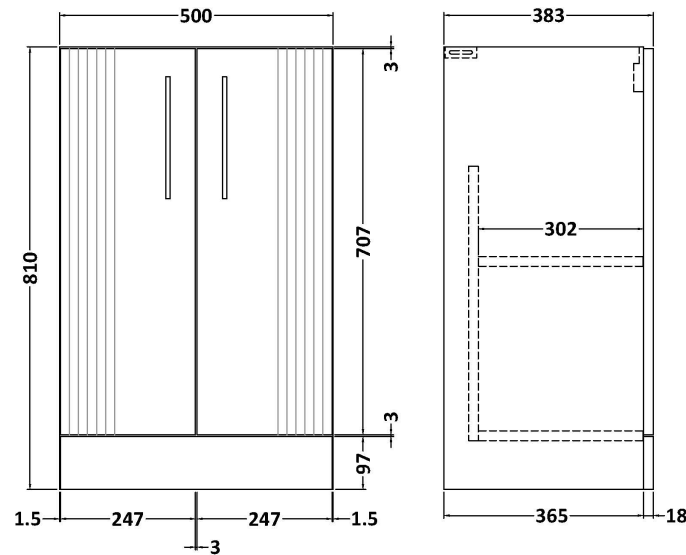

Sales Code: DPF1423G

Description: 500 Fs 2-Door Vanity & Basin 4

Packaging Details

Barcode: 5056462681542

Sales Code: FLT1423

Description: 500 F/S 2-Door Unit

Product Dimensions

Height (mm):	810
Width (mm):	500
Depth (mm):	383
Nett Weight (kg):	21.5

Packaging Dimensions

Height (mm):	830
Width (mm):	520
Depth (mm):	405
Gross Weight (kg):	22

Packaging Data

Box Colour:	Brown Cardboard Box - Printed
Box Qty:	0
Label Size:	0 x 0
Label Colour:	Not Applicable
Label Qty:	0

Outer Box Dimensions (If Applicable)

Height (mm):	
Width (mm):	
Depth (mm):	
Gross Weight (kg):	
Barcode:	5056462661100

Product Details

Country of Origin:	China
Fitting Instruction:	No
CE & UKCA:	
FSC Certified Materials:	Yes
Colour:	Satin Soft Black
Construction Method:	Cam & Wood Dowel
Construction Type:	Rigid
Cabinet Finish:	MFC Painted Gloss
Fascia Finish:	Mdf Painted Gloss
Cabinet Thickness (mm):	16
Fascia Thickness (mm):	18
Drawer Included:	No
Drawer Type:	Not Applicable
No of Shelves:	1
Hinge Type:	95 Degree Soft Close
Hinge Included:	Yes, Supplied
Adjustable Legs:	No, Not Required
Fixings Included:	Yes
Handle Style:	Modern
Waste Shroud:	Not Applicable
Handle Included:	Yes, Supplied
Handle Type:	Bar

Sales Code: NVM042

Description: 500 Curved Basin 1Th

Product Dimensions

Height (mm):	160
Width (mm):	510
Depth (mm):	440
Nett Weight (kg):	9

Packaging Dimensions

Height (mm):	190
Width (mm):	530
Depth (mm):	415
Gross Weight (kg):	9.5