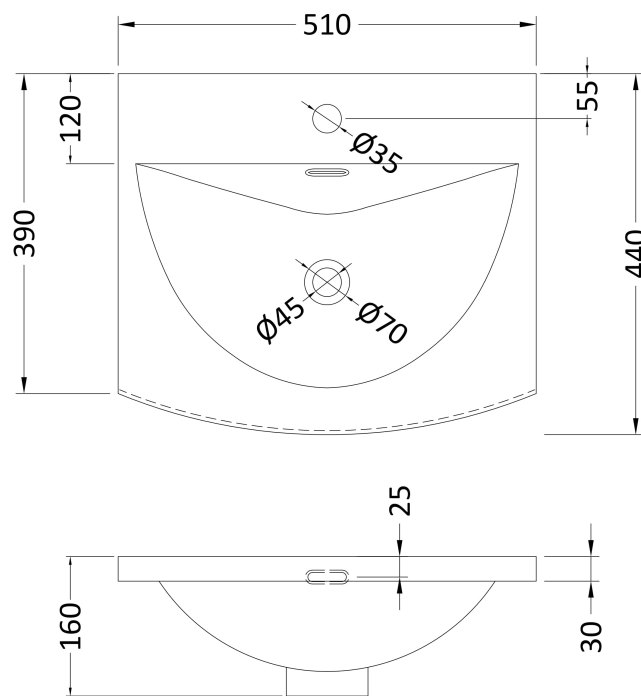

Sales Code: DPF1423G

Description: 500 Fs 2-Door Vanity & Basin 4

Packaging Details

Barcode: 5056462681542

Sales Code: FLT1423

Description: 500 F/S 2-Door Unit

Product Dimensions

Height (mm):	810
Width (mm):	500
Depth (mm):	383
Nett Weight (kg):	21.5

Packaging Dimensions

Height (mm):	830
Width (mm):	520
Depth (mm):	405
Gross Weight (kg):	22

Packaging Data

Box Colour:	Brown Cardboard Box - Printed
Box Qty:	0
Label Size:	0 x 0
Label Colour:	Not Applicable
Label Qty:	0

Sales Code: NVM042

Description: 500 Curved Basin 1Th

Product Dimensions

Height (mm):	160
Width (mm):	510
Depth (mm):	440
Nett Weight (kg):	9

Packaging Dimensions

Height (mm):	190
Width (mm):	530
Depth (mm):	415
Gross Weight (kg):	9.5

Packaging Data

Box Colour:	Brown Cardboard Box - Printed
Box Qty:	1
Label Size:	100 x 50
Label Colour:	White Label
Label Qty:	2

Outer Box Dimensions (If Applicable)

Height (mm):	
Width (mm):	
Depth (mm):	
Gross Weight (kg):	
Barcode:	5056462620985