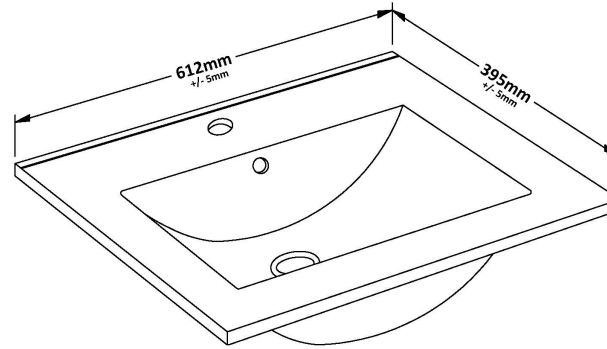

Packaging Dimensions

Height (mm):	830
Width (mm):	620
Depth (mm):	405
Gross Weight (kg):	26.7

Packaging Data

Box Colour:	Brown Cardboard Box - Printed
Box Qty:	0
Label Size:	0 x 0
Label Colour:	Not Applicable
Label Qty:	0

Outer Box Dimensions (If Applicable)

Height (mm):	
Width (mm):	
Depth (mm):	
Gross Weight (kg):	
Barcode:	5056462661131

Product Details

Country of Origin:	China
Fitting Instruction:	No
CE & UKCA:	
FSC Certified Materials:	Yes
Colour:	Satin Soft Black
Construction Method:	Cam & Wood Dowel
Construction Type:	Rigid
Cabinet Finish:	MFC Painted Gloss
Fascia Finish:	Mdf Painted Gloss
Cabinet Thickness (mm):	16
Fascia Thickness (mm):	18
Drawer Included:	No
Drawer Type:	Not Applicable
No of Shelves:	1
Hinge Type:	95 Degree Soft Close
Hinge Included:	Yes, Supplied
Adjustable Legs:	No, Not Required
Fixings Included:	Yes
Handle Style:	Modern
Waste Shroud:	Not Applicable
Handle Included:	Yes, Supplied
Handle Type:	Bar

Sales Code: NVM003

Description: Minimalist Basin 600mm

Product Dimensions

Height (mm):	170
Width (mm):	600
Depth (mm):	390
Nett Weight (kg):	10.76

Packaging Dimensions

Height (mm):	200
Width (mm):	400
Depth (mm):	620
Gross Weight (kg):	10.76

Packaging Data

Box Colour:	Brown Cardboard Box - Printed
Box Qty:	1
Label Size:	100 x 50
Label Colour:	White Label
Label Qty:	2

Outer Box Dimensions (If Applicable)

Height (mm):	
Width (mm):	
Depth (mm):	
Gross Weight (kg):	
Barcode:	5055146194668