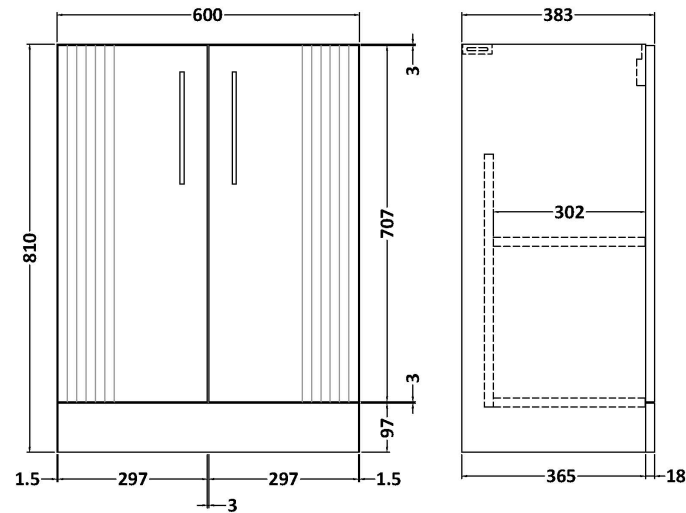

Sales Code: DPF1425B

Description: 600 F/S 2-Door Vanity & Basin 2

Packaging Details

Barcode: 5056462675312

Sales Code: FLT1425

Description: 600 F/S 2-Door Basin Unit

Product Dimensions

Height (mm):	810
Width (mm):	600
Depth (mm):	383
Nett Weight (kg):	26.2

Packaging Dimensions

Height (mm):	830
Width (mm):	620
Depth (mm):	405
Gross Weight (kg):	26.7

Packaging Data

Box Colour:	Brown Cardboard Box - Printed
Box Qty:	0
Label Size:	0 x 0
Label Colour:	Not Applicable
Label Qty:	0

Outer Box Dimensions (If Applicable)

Height (mm):	
Width (mm):	
Depth (mm):	
Gross Weight (kg):	
Barcode:	5056462661131

Product Details

Country of Origin:	China
Fitting Instruction:	No
CE & UKCA:	
FSC Certified Materials:	Yes
Colour:	Satin Soft Black
Construction Method:	Cam & Wood Dowel
Construction Type:	Rigid
Cabinet Finish:	MFC Painted Gloss
Fascia Finish:	Mdf Painted Gloss
Cabinet Thickness (mm):	16
Fascia Thickness (mm):	18
Drawer Included:	No
Drawer Type:	Not Applicable
No of Shelves:	1
Hinge Type:	95 Degree Soft Close
Hinge Included:	Yes, Supplied
Adjustable Legs:	No, Not Required
Fixings Included:	Yes
Handle Style:	Modern
Waste Shroud:	Not Applicable
Handle Included:	Yes, Supplied
Handle Type:	Bar

Sales Code: NVM003

Description: Minimalist Basin 600mm

Product Dimensions

Height (mm):	170
Width (mm):	600
Depth (mm):	390
Nett Weight (kg):	10.76

Packaging Dimensions

Height (mm):	200
Width (mm):	400
Depth (mm):	620
Gross Weight (kg):	10.76