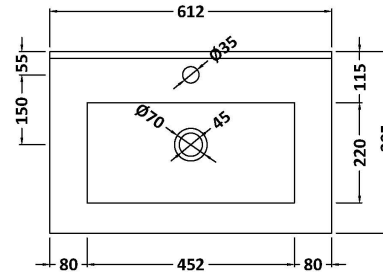

Packaging Dimensions

Height (mm):	830
Width (mm):	620
Depth (mm):	405
Gross Weight (kg):	26.7

Packaging Data

Box Colour:	Brown Cardboard Box - Printed
Box Qty:	0
Label Size:	0 x 0
Label Colour:	Not Applicable
Label Qty:	0

Outer Box Dimensions (If Applicable)

Height (mm):	
Width (mm):	
Depth (mm):	
Gross Weight (kg):	
Barcode:	5056462661131

Product Details

Country of Origin:	China
Fitting Instruction:	No
CE & UKCA:	
FSC Certified Materials:	Yes
Colour:	Satin Soft Black
Construction Method:	Cam & Wood Dowel
Construction Type:	Rigid
Cabinet Finish:	MFC Painted Gloss
Fascia Finish:	Mdf Painted Gloss
Cabinet Thickness (mm):	16
Fascia Thickness (mm):	18
Drawer Included:	No
Drawer Type:	Not Applicable
No of Shelves:	1
Hinge Type:	95 Degree Soft Close
Hinge Included:	Yes, Supplied
Adjustable Legs:	No, Not Required
Fixings Included:	Yes
Handle Style:	Modern
Waste Shroud:	Not Applicable
Handle Included:	Yes, Supplied
Handle Type:	Bar

Sales Code: NVM003

Description: Minimalist Basin 600mm

Product Dimensions

Height (mm):	170
Width (mm):	600
Depth (mm):	390
Nett Weight (kg):	10.76

Packaging Dimensions

Height (mm):	200
Width (mm):	400
Depth (mm):	620
Gross Weight (kg):	10.76

Packaging Data

Box Colour:	Brown Cardboard Box - Printed
Box Qty:	1
Label Size:	100 x 50
Label Colour:	White Label
Label Qty:	2

Outer Box Dimensions (If Applicable)

Height (mm):	
Width (mm):	
Depth (mm):	
Gross Weight (kg):	
Barcode:	5055146194668