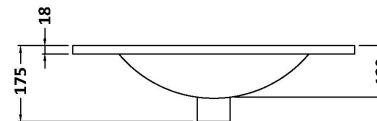

Packaging Dimensions

Height (mm):	830
Width (mm):	620
Depth (mm):	405
Gross Weight (kg):	26.7

Packaging Data

Box Colour:	Brown Cardboard Box - Printed
Box Qty:	0
Label Size:	0 x 0
Label Colour:	Not Applicable
Label Qty:	0

Outer Box Dimensions (If Applicable)

Height (mm):	
Width (mm):	
Depth (mm):	
Gross Weight (kg):	
Barcode:	5056462661131

Product Details

Country of Origin:	China
Fitting Instruction:	No
CE & UKCA:	
FSC Certified Materials:	Yes
Colour:	Satin Soft Black
Construction Method:	Cam & Wood Dowel
Construction Type:	Rigid
Cabinet Finish:	MFC Painted Gloss
Fascia Finish:	Mdf Painted Gloss
Cabinet Thickness (mm):	16
Fascia Thickness (mm):	18
Drawer Included:	No
Drawer Type:	Not Applicable
No of Shelves:	1
Hinge Type:	95 Degree Soft Close
Hinge Included:	Yes, Supplied
Adjustable Legs:	No, Not Required
Fixings Included:	Yes
Handle Style:	Modern
Waste Shroud:	Not Applicable
Handle Included:	Yes, Supplied
Handle Type:	Bar

Sales Code: NVM003

Description: Minimalist Basin 600mm

Product Dimensions

Height (mm):	170
Width (mm):	600
Depth (mm):	390
Nett Weight (kg):	10.76

Packaging Dimensions

Height (mm):	200
Width (mm):	400
Depth (mm):	620
Gross Weight (kg):	10.76

Packaging Data

Box Colour:	Brown Cardboard Box - Printed
Box Qty:	1
Label Size:	100 x 50
Label Colour:	White Label
Label Qty:	2

Outer Box Dimensions (If Applicable)

Height (mm):	
Width (mm):	
Depth (mm):	
Gross Weight (kg):	
Barcode:	5055146194668