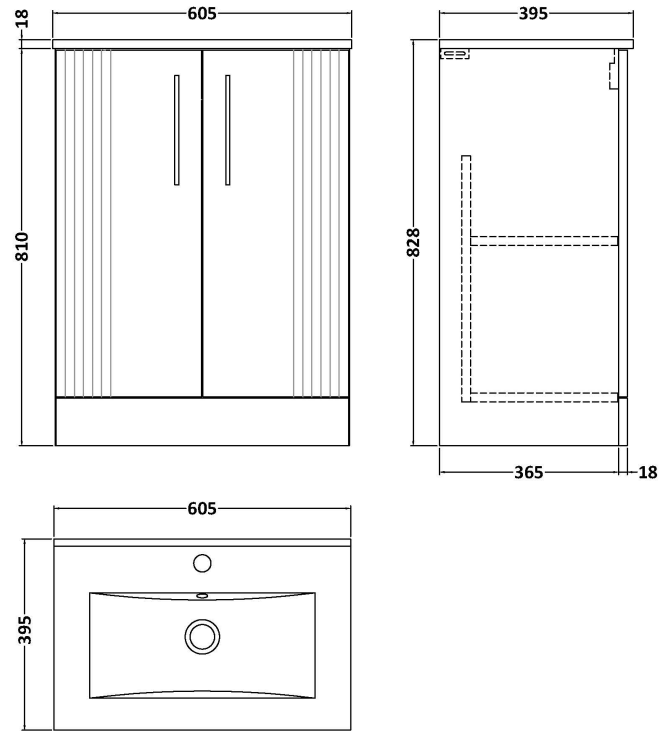

Sales Code: DPF1425B

Description: 600 F/S 2-Door Vanity & Basin 2

Packaging Details

Barcode: 5056462675312

Sales Code: FLT1425

Description: 600 F/S 2-Door Basin Unit

Product Dimensions

Height (mm):	810
Width (mm):	600
Depth (mm):	383
Nett Weight (kg):	26.2

Packaging Dimensions

Height (mm):	830
Width (mm):	620
Depth (mm):	405
Gross Weight (kg):	26.7

Packaging Data

Box Colour:	Brown Cardboard Box - Printed
Box Qty:	0
Label Size:	0 x 0
Label Colour:	Not Applicable
Label Qty:	0

Outer Box Dimensions (If Applicable)

Height (mm):	
Width (mm):	
Depth (mm):	
Gross Weight (kg):	
Barcode:	5056462661131

Product Details

Country of Origin:	China
Fitting Instruction:	No
CE & UKCA:	
FSC Certified Materials:	Yes
Colour:	Satin Soft Black
Construction Method:	Cam & Wood Dowel
Construction Type:	Rigid
Cabinet Finish:	MFC Painted Gloss
Fascia Finish:	Mdf Painted Gloss
Cabinet Thickness (mm):	16
Fascia Thickness (mm):	18
Drawer Included:	No
Drawer Type:	Not Applicable
No of Shelves:	1
Hinge Type:	95 Degree Soft Close
Hinge Included:	Yes, Supplied
Adjustable Legs:	No, Not Required
Fixings Included:	Yes
Handle Style:	Modern
Waste Shroud:	Not Applicable
Handle Included:	Yes, Supplied
Handle Type:	Bar

Sales Code: NVM003

Description: Minimalist Basin 600mm

Product Dimensions

Height (mm):	170
Width (mm):	600
Depth (mm):	390
Nett Weight (kg):	10.76

Packaging Dimensions

Height (mm):	200
Width (mm):	400
Depth (mm):	620
Gross Weight (kg):	10.76